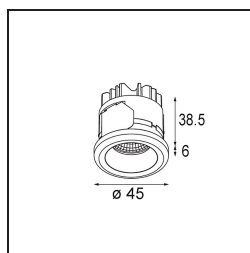

Date
Customer
Project
Type

Medard Recessed 42 1x IP55 LED 1800-3000K WD Flood DE White Structure

Specifications

Material	11550509
Light Source Type	LED
LED Type	BRIDGELUX WARMDIM 6W
LED technology	LED COB
CRI	Min. 95
Colour Temperature	1800-3000K (Warm Dim)
Lifetime	L80B10 @50,000 Hours
Lamp Included	Yes
Number of Light Sources	1
CIE flux code	99 100 100 100 68
Binning (SDCM)	3
Light Direction	Down
Optic	Reflector
Measured beam angle (°)	41.7
Input Voltage	Constant Current Driver Required
Electrical Class	III
IP Rating	55
Glow wire rating (°C)	960
Indoor/Outdoor	Indoor
Application	Ceiling, Wall
Mounting	Recessed
Cut-out size (mm)	ø40
Mounting depth (mm)	65.0
Adjustability	Not Applicable
Distance to Lighted Object (m)	0,1
Primary Colour & Primary Finish	White, Structure
Gross weight (g)	106.0
Drive current (mA)	350
Min. forward voltage (Vf)	15,5
Max. forward voltage (Vf)	18,5
Connected load (W)	6,0
Luminous flux per lamp (lm)	342
Efficacy (lm/W)	57
Glare rating	18