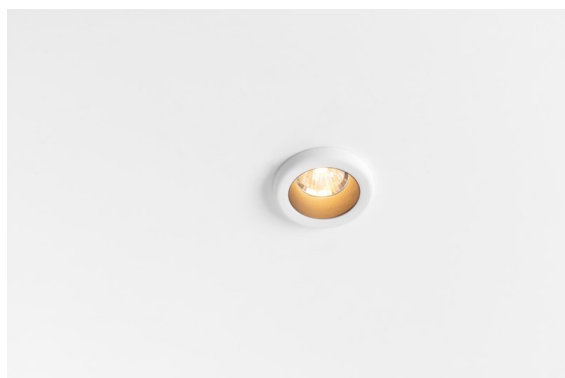

Date
Customer
Project
Type

Medard Recessed 42 1x IP55 LED 1800-3000K WD Flood DE White Structure

Specifications

Material	11550509
Light Source Type	LED
LED Type	BRIDGELUX WARMDIM 6W
LED technology	LED COB
CRI	Min. 95
Colour Temperature	1800-3000K (Warm Dim)
Lifetime	L80B10 @50,000 Hours
Lamp Included	Yes
Number of Light Sources	1
CIE flux code	99 100 100 100 68
Binning (SDCM)	3
Light Direction	Down
Optic	Reflector
Measured beam angle (°)	41.7
Input Voltage	Constant Current Driver Required
Electrical Class	III
IP Rating	55
Glow wire rating (°C)	960
Indoor/Outdoor	Indoor
Application	Ceiling, Wall
Mounting	Recessed
Cut-out size (mm)	ø40
Mounting depth (mm)	65.0
Adjustability	Not Applicable
Distance to Lighted Object (m)	0,1
Primary Colour & Primary Finish	White, Structure
Gross weight (g)	106.0
Drive current (mA)	350
Min. forward voltage (Vf)	15,5
Max. forward voltage (Vf)	18,5
Connected load (W)	6,0
Luminous flux per lamp (lm)	342
Efficacy (lm/W)	57
Glare rating	18

The quirky long legs of the praying mantis inspired the Dutch Basten Leijh Design Studio for the creation of Medard, its initial design being a stylish table lamp. Now a large, versatile family of accent lights, and a lot of flexibility, Medard opens into a multitude of elegant applications.

Remark

- 4000K on request
-

TM30 & CRI diagram

Light distribution & beam diagram

Installation Accessories

10889530 Installation Housing 123x100x80

12293130 Plaster Kit 100x120-40 1x

Choose a required accessory