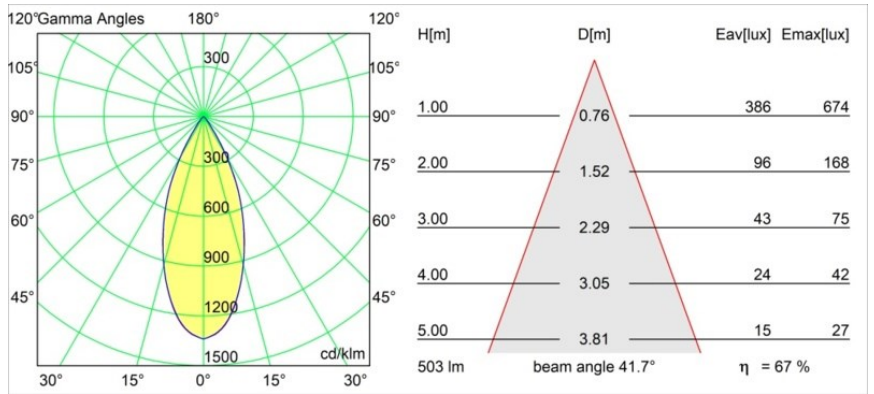

Light distribution & beam diagram