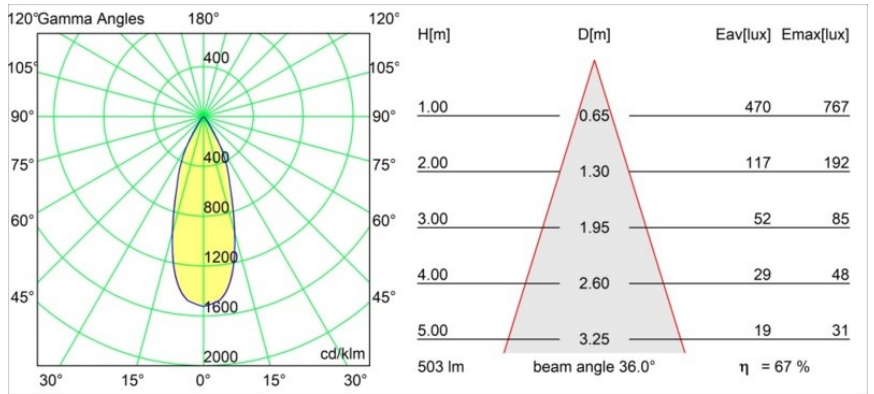

Light distribution & beam diagram