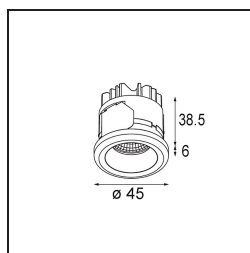

Date
Customer
Project
Type

Medard Recessed 42 1x IP55 LED 1800-3000K WD Medium DE Black Structure

The quirky long legs of the praying mantis inspired the Dutch Basten Leijh Design Studio for the creation of Medard, its initial design being a stylish table lamp. Now a large, versatile family of accent lights, and a lot of flexibility, Medard opens into a multitude of elegant applications.

Specifications

Material	11550432
Light Source Type	LED
LED Type	BRIDGELUX WARMDIM 6W
LED technology	LED COB
CRI	Min. 95
Colour Temperature	1800-3000K (Warm Dim)
Lifetime	L80B10 @50,000 Hours
Lamp Included	Yes
Number of Light Sources	1
CIE flux code	99 100 100 100 68
Binning (SDCM)	3
Light Direction	Down
Optic	Reflector
Measured beam angle (°)	36.0
Input Voltage	Constant Current Driver Required
Electrical Class	III
IP Rating	55
Glow wire rating (°C)	960
Indoor/Outdoor	Indoor
Application	Ceiling, Wall
Mounting	Recessed
Cut-out size (mm)	ø40
Mounting depth (mm)	65.0
Adjustability	Not Applicable
Distance to Lighted Object (m)	0,1
Primary Colour & Primary Finish	Black, Structure
Gross weight (g)	106.0
Drive current (mA)	350
Min. forward voltage (Vf)	15,5
Max. forward voltage (Vf)	18,5
Connected load (W)	6,0
Luminous flux per lamp (lm)	341
Efficacy (lm/W)	56
Glare rating	17