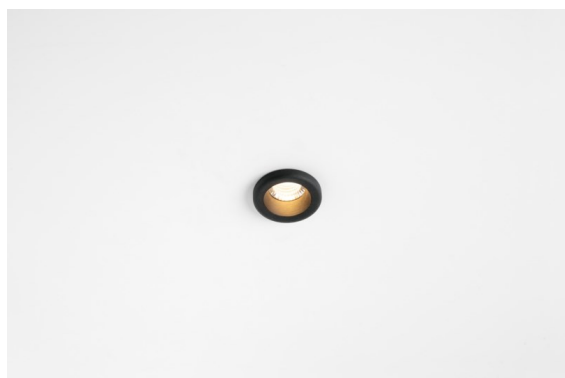

Date
Customer
Project
Type

Medard Recessed 42 1x IP55 LED 1800-3000K WD Medium DE Black Structure

The quirky long legs of the praying mantis inspired the Dutch Basten Leijh Design Studio for the creation of Medard, its initial design being a stylish table lamp. Now a large, versatile family of accent lights, and a lot of flexibility, Medard opens into a multitude of elegant applications.

Specifications

Material	11550432
Light Source Type	LED
LED Type	BRIDGELUX WARMDIM 6W
LED technology	LED COB
CRI	Min. 95
Colour Temperature	1800-3000K (Warm Dim)
Lifetime	L80B10 @50,000 Hours
Lamp Included	Yes
Number of Light Sources	1
CIE flux code	99 100 100 100 68
Binning (SDCM)	3
Light Direction	Down
Optic	Reflector
Measured beam angle (°)	36.0
Input Voltage	Constant Current Driver Required
Electrical Class	III
IP Rating	55
Glow wire rating (°C)	960
Indoor/Outdoor	Indoor
Application	Ceiling, Wall
Mounting	Recessed
Cut-out size (mm)	ø40
Mounting depth (mm)	65.0
Adjustability	Not Applicable
Distance to Lighted Object (m)	0,1
Primary Colour & Primary Finish	Black, Structure
Gross weight (g)	106.0
Drive current (mA)	350
Min. forward voltage (Vf)	15,5
Max. forward voltage (Vf)	18,5
Connected load (W)	6,0
Luminous flux per lamp (lm)	341
Efficacy (lm/W)	56
Glare rating	17

Remark

- 4000K on request
-

TM30 & CRI diagram

Light distribution & beam diagram

Diagrams

Installation Accessories

10889530 Installation Housing 123x100x80

12293130 Plaster Kit 100x120-40 1x