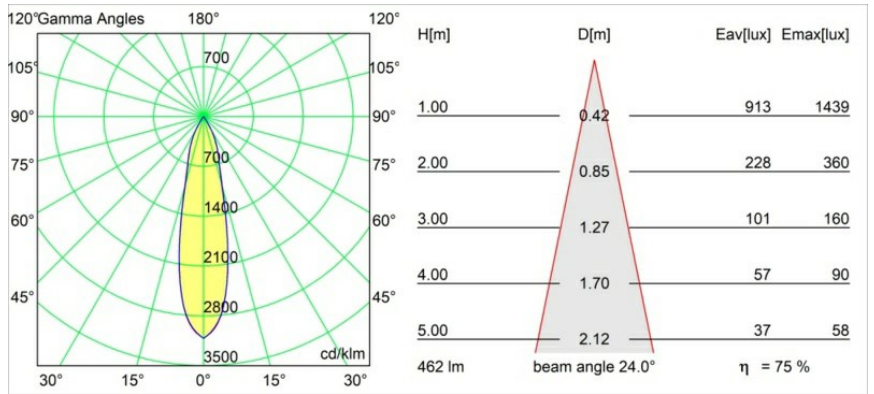

Light distribution & beam diagram