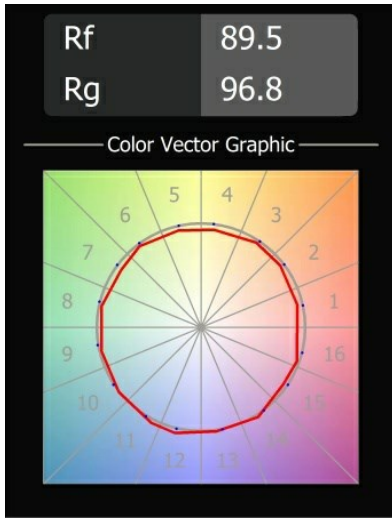

TM30 & CRI diagram