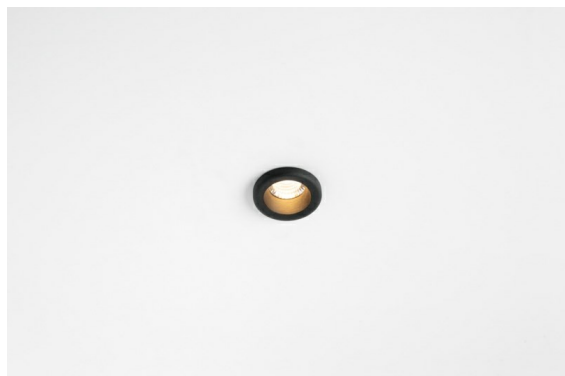

Date
Customer
Project
Type

Medard Recessed 42 1x IP55 LED 2700K Medium DE Black Structure

The quirky long legs of the praying mantis inspired the Dutch Basten Leijh Design Studio for the creation of Medard, its initial design being a stylish table lamp. Now a large, versatile family of accent lights, and a lot of flexibility, Medard opens into a multitude of elegant applications.

Specifications

Material	11550032
Light Source Type	LED
LED Type	CREE 1304
LED technology	LED COB
CRI	Min. 90
Colour Temperature	2700K
Lifetime	L80B20 @50,000 Hours
Lamp Included	Yes
Number of Light Sources	1
CIE flux code	100 100 100 100 76
Binning (SDCM)	2
Light Direction	Down
Optic	Reflector
Measured beam angle (°)	24.0
Input Voltage	Constant Current Driver Required
Electrical Class	III
IP Rating	55
Glow wire rating (°C)	960
Indoor/Outdoor	Indoor
Application	Ceiling, Wall
Mounting	Recessed
Cut-out size (mm)	ø40
Mounting depth (mm)	65.0
Adjustability	Not Applicable
Distance to Lighted Object (m)	0,1
Primary Colour & Primary Finish	Black, Structure
Gross weight (g)	106.0
Drive current (mA)	350 500
Min. forward voltage (Vf)	7,5 7,8
Max. forward voltage (Vf)	9,5 9,8
Connected load (W)	3,0 4,4
Delivered lumens (lm)	259 349
Efficacy (lm/W)	86 81
Glare rating	11 12
Remark	• 4000K on request