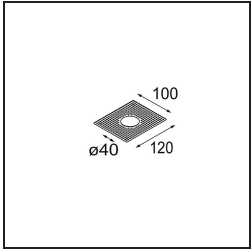

Specifications

Material	11550032
Light Source Type	LED
LED Type	CREE 1304
LED technology	LED COB
CRI	Min. 90
Colour Temperature	2700K
Lifetime	L80B20 @50,000 Hours
Lamp Included	Yes
Number of Light Sources	1
CIE flux code	100 100 100 100 76
Binning (SDCM)	2
Light Direction	Down
Optic	Reflector
Measured beam angle (°)	24.0
Input Voltage	Constant Current Driver Required
Electrical Class	III
IP Rating	55
Glow wire rating (°C)	960
Indoor/Outdoor	Indoor
Application	Ceiling, Wall
Mounting	Recessed
Cut-out size (mm)	ø40
Mounting depth (mm)	65.0
Adjustability	Not Applicable
Distance to Lighted Object (m)	0,1
Primary Colour & Primary Finish	Black, Structure
Gross weight (g)	106.0
Drive current (mA)	350 500
Min. forward voltage (Vf)	7,5 7,8
Max. forward voltage (Vf)	9,5 9,8
Connected load (W)	3,0 4,4
Delivered lumens (lm)	259 349
Efficacy (lm/W)	86 81
Glare rating	11 12
Remark	• 4000K on request

TM30 & CRI diagram

Light distribution & beam diagram

Diagrams

Installation Accessories

10889530 Installation Housing 123x100x80

12293130 Plaster Kit 100x120-40 1x

Choose a required accessory