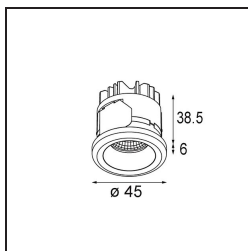

Specifications

Material	11550032
Light Source Type	LED
LED Type	CREE 1304
LED technology	LED COB
CRI	Min. 90
Colour Temperature	2700K
Lifetime	L80B20 @50,000 Hours
Lamp Included	Yes
Number of Light Sources	1
CIE flux code	100 100 100 100 76
Binning (SDCM)	2
Light Direction	Down
Optic	Reflector
Measured beam angle (°)	24.0
Input Voltage	Constant Current Driver Required
Electrical Class	III
IP Rating	55
Glow wire rating (°C)	960
Indoor/Outdoor	Indoor
Application	Ceiling, Wall
Mounting	Recessed
Cut-out size (mm)	ø40
Mounting depth (mm)	65.0
Adjustability	Not Applicable
Distance to Lighted Object (m)	0,1
Primary Colour & Primary Finish	Black, Structure
Gross weight (g)	106.0
Drive current (mA)	350 500
Min. forward voltage (Vf)	7,5 7,8
Max. forward voltage (Vf)	9,5 9,8
Connected load (W)	3,0 4,4
Delivered lumens (lm)	259 349
Efficacy (lm/W)	86 81
Glare rating	11 12
Remark	• 4000K on request