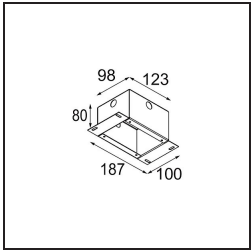

Specifications

Material	11550032
Light Source Type	LED
LED Type	CREE 1304
LED technology	LED COB
CRI	Min. 90
Colour Temperature	2700K
Lifetime	L80B20 @50,000 Hours
Lamp Included	Yes
Number of Light Sources	1
CIE flux code	100 100 100 100 76
Binning (SDCM)	2
Light Direction	Down
Optic	Reflector
Measured beam angle (°)	24.0
Input Voltage	Constant Current Driver Required
Electrical Class	III
IP Rating	55
Glow wire rating (°C)	960
Indoor/Outdoor	Indoor
Application	Ceiling, Wall
Mounting	Recessed
Cut-out size (mm)	ø40
Mounting depth (mm)	65.0
Adjustability	Not Applicable
Distance to Lighted Object (m)	0,1
Primary Colour & Primary Finish	Black, Structure
Gross weight (g)	106.0
Drive current (mA)	350 500
Min. forward voltage (Vf)	7,5 7,8
Max. forward voltage (Vf)	9,5 9,8
Connected load (W)	3,0 4,4
Delivered lumens (lm)	259 349
Efficacy (lm/W)	86 81
Glare rating	11 12
Remark	• 4000K on request

TM30 & CRI diagram

Light distribution & beam diagram

Diagrams

Installation Accessories

10889530 Installation Housing 123x100x80

12293130 Plaster Kit 100x120-40 1x

Choose a required accessory