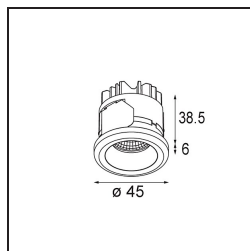

| |
|----------|
| Date |
| Customer |
| Project |
| Type |

Medard Recessed 42 1x IP55 LED 2700K Medium DE White Structure

Specifications

| | |
|---------------------------------|----------------------------------|
| Material | 11550009 |
| Light Source Type | LED |
| LED Type | CREE 1304 |
| LED technology | LED COB |
| CRI | Min. 90 |
| Colour Temperature | 2700K |
| Lifetime | L90B10 @50,000 Hours |
| Lamp Included | Yes |
| Number of Light Sources | 1 |
| CIE flux code | 100 100 100 100 76 |
| Binning (SDCM) | 2 |
| Light Direction | Down |
| Optic | Reflector |
| Measured beam angle (°) | 24.0 |
| Input Voltage | Constant Current Driver Required |
| Electrical Class | III |
| IP Rating | 55 |
| Glow wire rating (°C) | 960 |
| Indoor/Outdoor | Indoor |
| Application | Ceiling, Wall |
| Mounting | Recessed |
| Cut-out size (mm) | ø40 |
| Mounting depth (mm) | 65.0 |
| Adjustability | Not Applicable |
| Distance to Lighted Object (m) | 0,1 |
| Primary Colour & Primary Finish | White, Structure |
| Gross weight (g) | 106.0 |
| Drive current (mA) | 350 500 |
| Min. forward voltage (Vf) | 7,5 7,8 |
| Max. forward voltage (Vf) | 9,5 9,8 |
| Connected load (W) | 3,0 4,4 |
| Luminous flux per lamp (lm) | 259 349 |
| Efficacy (lm/W) | 86 81 |
| Glare rating | 11 12 |