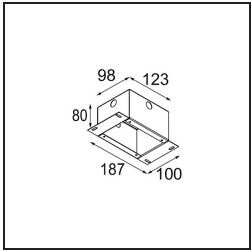

### Specifications

Material	11550009
Light Source Type	LED
LED Type	CREE 1304
LED technology	LED COB
CRI	Min. 90
Colour Temperature	2700K
Lifetime	L80B20 @50,000 Hours
Lamp Included	Yes
Number of Light Sources	1
CIE flux code	100 100 100 100 76
Binning (SDCM)	2
Light Direction	Down
Optic	Reflector
Measured beam angle (°)	24.0
Input Voltage	Constant Current Driver Required
Electrical Class	III
IP Rating	55
Glow wire rating (°C)	960
Indoor/Outdoor	Indoor
Application	Ceiling, Wall
Mounting	Recessed
Cut-out size (mm)	ø40
Mounting depth (mm)	65.0
Adjustability	Not Applicable
Distance to Lighted Object (m)	0,1
Primary Colour & Primary Finish	White, Structure
Gross weight (g)	106.0
Drive current (mA)	350      500
Min. forward voltage (Vf)	7,5      7,8
Max. forward voltage (Vf)	9,5      9,8
Connected load (W)	3,0      4,4
Delivered lumens (lm)	259      349
Efficacy (lm/W)	86      81
Glare rating	11      12
Remark	• 4000K on request

**TM30 & CRI diagram**

**Light distribution & beam diagram**

**Installation Accessories**

**10889530** Installation Housing 123x100x80

**12293130** Plaster Kit 100x120-40 1x

Choose a required accessory