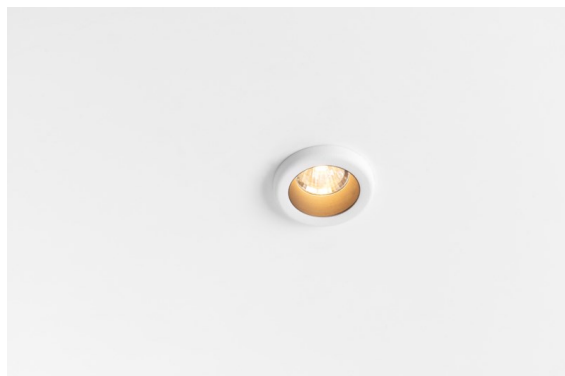

| |
|----------|
| Date |
| Customer |
| Project |
| Type |

Medard Recessed 42 1x IP55 LED 2700K Medium DE White Structure

Specifications

| | |
|---------------------------------|----------------------------------|
| Material | 11550009 |
| Light Source Type | LED |
| LED Type | CREE 1304 |
| LED technology | LED COB |
| CRI | Min. 90 |
| Colour Temperature | 2700K |
| Lifetime | L90B10 @50,000 Hours |
| Lamp Included | Yes |
| Number of Light Sources | 1 |
| CIE flux code | 100 100 100 100 76 |
| Binning (SDCM) | 2 |
| Light Direction | Down |
| Optic | Reflector |
| Measured beam angle (°) | 24.0 |
| Input Voltage | Constant Current Driver Required |
| Electrical Class | III |
| IP Rating | 55 |
| Glow wire rating (°C) | 960 |
| Indoor/Outdoor | Indoor |
| Application | Ceiling, Wall |
| Mounting | Recessed |
| Cut-out size (mm) | ø40 |
| Mounting depth (mm) | 65.0 |
| Adjustability | Not Applicable |
| Distance to Lighted Object (m) | 0,1 |
| Primary Colour & Primary Finish | White, Structure |
| Gross weight (g) | 106.0 |
| Drive current (mA) | 350 500 |
| Min. forward voltage (Vf) | 7,5 7,8 |
| Max. forward voltage (Vf) | 9,5 9,8 |
| Connected load (W) | 3,0 4,4 |
| Luminous flux per lamp (lm) | 259 349 |
| Efficacy (lm/W) | 86 81 |
| Glare rating | 11 12 |

The quirky long legs of the praying mantis inspired the Dutch Basten Leijh Design Studio for the creation of Medard, its initial design being a stylish table lamp. Now a large, versatile family of accent lights, and a lot of flexibility, Medard opens into a multitude of elegant applications.

Remark

- 4000K on request
-

TM30 & CRI diagram

Light distribution & beam diagram

Diagrams

Installation Accessories

10889530 Installation Housing 123x100x80

12293130 Plaster Kit 100x120-40 1x