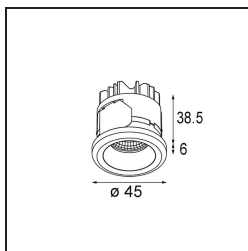

### Specifications

Material	11550009
Light Source Type	LED
LED Type	CREE 1304
LED technology	LED COB
CRI	Min. 90
Colour Temperature	2700K
Lifetime	L80B20 @50,000 Hours
Lamp Included	Yes
Number of Light Sources	1
CIE flux code	100 100 100 100 76
Binning (SDCM)	2
Light Direction	Down
Optic	Reflector
Measured beam angle (°)	24.0
Input Voltage	Constant Current Driver Required
Electrical Class	III
IP Rating	55
Glow wire rating (°C)	960
Indoor/Outdoor	Indoor
Application	Ceiling, Wall
Mounting	Recessed
Cut-out size (mm)	ø40
Mounting depth (mm)	65.0
Adjustability	Not Applicable
Distance to Lighted Object (m)	0,1
Primary Colour & Primary Finish	White, Structure
Gross weight (g)	106.0
Drive current (mA)	350      500
Min. forward voltage (Vf)	7,5      7,8
Max. forward voltage (Vf)	9,5      9,8
Connected load (W)	3,0      4,4
Delivered lumens (lm)	259      349
Efficacy (lm/W)	86      81
Glare rating	11      12
Remark	• 4000K on request