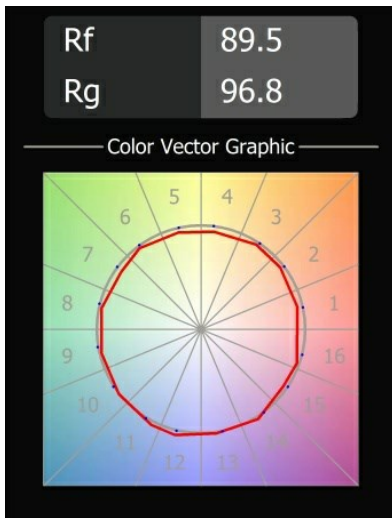

TM30 & CRI diagram