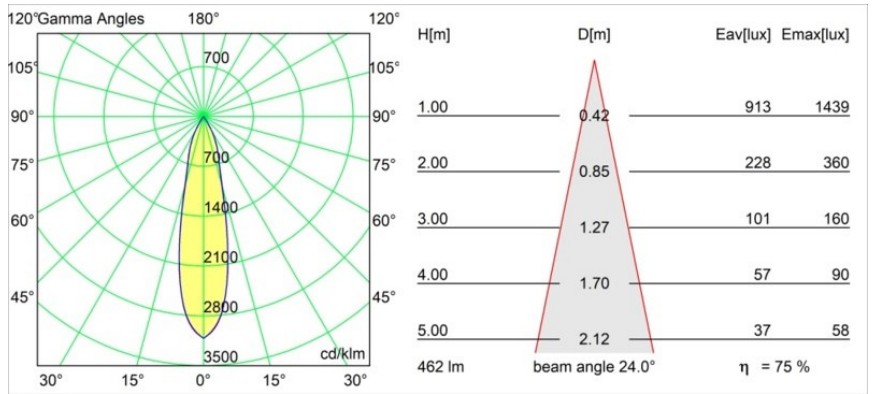

Light distribution & beam diagram