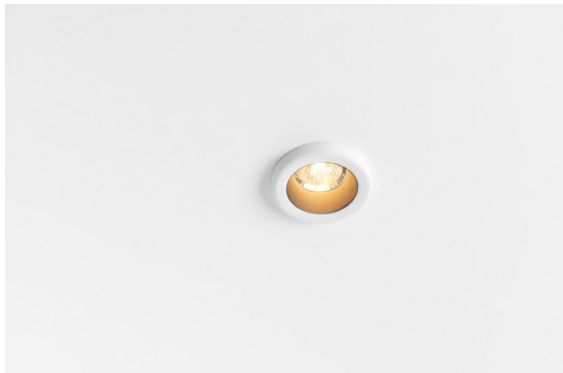

---

*Medard Recessed 42 1x IP55 LED 2700K Medium DE White Structure*

The quirky long legs of the praying mantis inspired the Dutch Basten Leijh Design Studio for the creation of Medard, its initial design being a stylish table lamp. Now a large, versatile family of accent lights, and a lot of flexibility, Medard opens into a multitude of elegant applications.

### Specifications

Material	11550009
Light Source Type	LED
LED Type	CREE 1304
LED technology	LED COB
CRI	Min. 90
Colour Temperature	2700K
Lifetime	L80B20 @50,000 Hours
Lamp Included	Yes
Number of Light Sources	1
CIE flux code	100 100 100 100 76
Binning (SDCM)	2
Light Direction	Down
Optic	Reflector
Measured beam angle (°)	24.0
Input Voltage	Constant Current Driver Required
Electrical Class	III
IP Rating	55
Glow wire rating (°C)	960
Indoor/Outdoor	Indoor
Application	Ceiling, Wall
Mounting	Recessed
Cut-out size (mm)	ø40
Mounting depth (mm)	65.0
Adjustability	Not Applicable
Distance to Lighted Object (m)	0,1
Primary Colour & Primary Finish	White, Structure
Gross weight (g)	106.0
Drive current (mA)	350      500
Min. forward voltage (Vf)	7,5      7,8
Max. forward voltage (Vf)	9,5      9,8
Connected load (W)	3,0      4,4
Delivered lumens (lm)	259      349
Efficacy (lm/W)	86      81
Glare rating	11      12
Remark	• 4000K on request