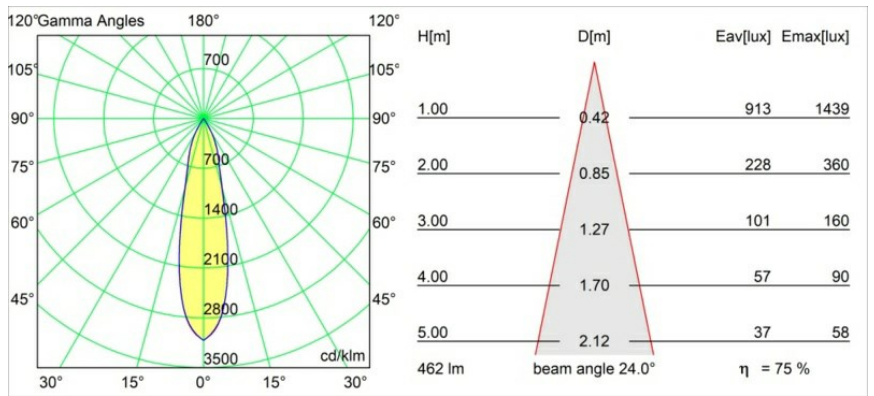

Light distribution & beam diagram