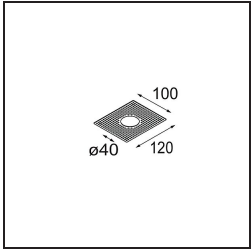

### Specifications

Material	11550009
Light Source Type	LED
LED Type	CREE 1304
LED technology	LED COB
CRI	Min. 90
Colour Temperature	2700K
Lifetime	L80B20 @50,000 Hours
Lamp Included	Yes
Number of Light Sources	1
CIE flux code	100 100 100 100 76
Binning (SDCM)	2
Light Direction	Down
Optic	Reflector
Measured beam angle (°)	24.0
Input Voltage	Constant Current Driver Required
Electrical Class	III
IP Rating	55
Glow wire rating (°C)	960
Indoor/Outdoor	Indoor
Application	Ceiling, Wall
Mounting	Recessed
Cut-out size (mm)	ø40
Mounting depth (mm)	65.0
Adjustability	Not Applicable
Distance to Lighted Object (m)	0,1
Primary Colour & Primary Finish	White, Structure
Gross weight (g)	106.0
Drive current (mA)	350      500
Min. forward voltage (Vf)	7,5      7,8
Max. forward voltage (Vf)	9,5      9,8
Connected load (W)	3,0      4,4
Delivered lumens (lm)	259      349
Efficacy (lm/W)	86      81
Glare rating	11      12
Remark	• 4000K on request

**TM30 & CRI diagram**

**Light distribution & beam diagram**

**Installation Accessories**

**10889530** Installation Housing 123x100x80

**12293130** Plaster Kit 100x120-40 1x

Choose a required accessory