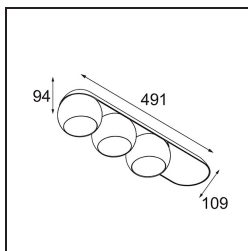

Date
Customer
Project
Type

Marbul Surface Adjustable 109 3x LED 3000K 1-10V/Push-Dim DI Black Structure

Specifications

Material	11502432
Light Source Type	LED
LED Type	CREE 1507
LED technology	LED COB
CRI	Min. 90
Colour Temperature	3000K
Lifetime	L80B20 @50,000 Hours
Lamp Included	Yes
Number of Light Sources	3
CIE flux code	100 100 100 100 88
Binning (SDCM)	2
Light Direction	Down
Optic	Reflector
Input Voltage	230V
Luminaire power (W)	15.0
Electrical Class	I
IP Rating	20
Glow wire rating (°C)	960
Dimming Protocol	1-10V, Push-Dim
Indoor/Outdoor	Indoor
Application	Ceiling, Wall
Mounting	Surface
Adjustability	H 360° V 45°
Distance to Lighted Object (m)	0,1
Primary Colour & Primary Finish	Black, Structure
Gross weight (g)	3347.0
Luminous flux per lamp (lm)	544
Efficacy (lm/W)	108
Glare rating	18