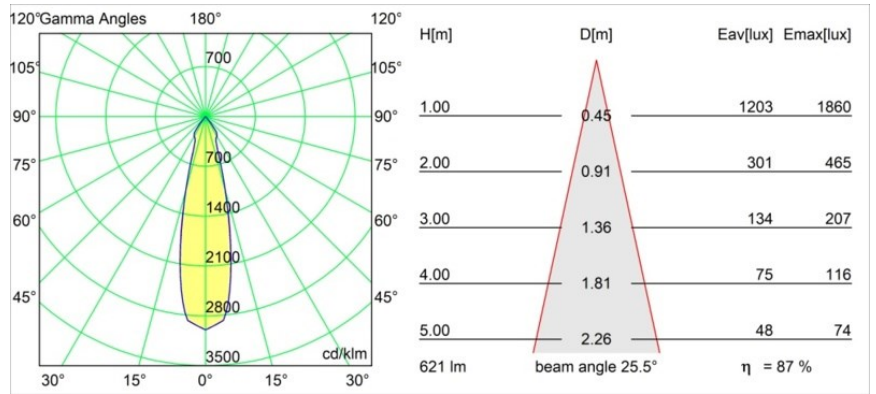

Light distribution & beam diagram