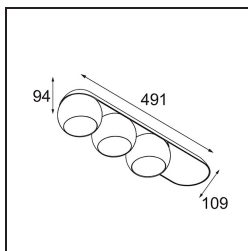

Date
Customer
Project
Type

*Marbul Surface Adjustable 109 3x LED 3000K 1-10V/Push-Dim DI White Structure*

**Specifications**

Material	11502409
Light Source Type	LED
LED Type	CREE 1507
LED technology	LED COB
CRI	Min. 90
Colour Temperature	3000K
Lifetime	L80B20 @50,000 Hours
Lamp Included	Yes
Number of Light Sources	3
CIE flux code	100 100 100 100 88
Binning (SDCM)	2
Light Direction	Down
Optic	Reflector
Input Voltage	230V
Luminaire power (W)	15.0
Electrical Class	I
IP Rating	20
Glow wire rating (°C)	960
Dimming Protocol	1-10V, Push-Dim
Indoor/Outdoor	Indoor
Application	Ceiling, Wall
Mounting	Surface
Adjustability	H 360° V 45°
Distance to Lighted Object (m)	0,1
Primary Colour & Primary Finish	White, Structure
Gross weight (g)	3347.0
Luminous flux per lamp (lm)	544
Efficacy (lm/W)	108
Glare rating	17