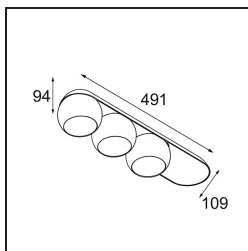

Date
Customer
Project
Type

*Marbul Surface Adjustable 109 3x LED 3000K Trailing Edge DI Black Structure*

**Specifications**

Material	11502332
Light Source Type	LED
LED Type	CREE 1507
LED technology	LED COB
CRI	Min. 90
Colour Temperature	3000K
Lifetime	L80B20 @50,000 Hours
Lamp Included	Yes
Number of Light Sources	3
CIE flux code	100 100 100 100 88
Binning (SDCM)	2
Light Direction	Down
Optic	Reflector
Input Voltage	230V
Luminaire power (W)	15.0
Electrical Class	I
IP Rating	20
Glow wire rating (°C)	960
Dimming Protocol	Trailing Edge
Indoor/Outdoor	Indoor
Application	Ceiling, Wall
Mounting	Surface
Adjustability	H 360° V 45°
Distance to Lighted Object (m)	0,1
Primary Colour & Primary Finish	Black, Structure
Gross weight (g)	3347.0
Luminous flux per lamp (lm)	544
Efficacy (lm/W)	108
Glare rating	15