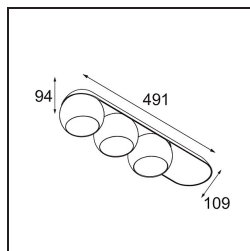

Date
Customer
Project
Type

Marbul Surface Adjustable 109 3x LED 3000K Trailing Edge DI White Structure

Specifications

Material	11502309
Light Source Type	LED
LED Type	CREE 1507
LED technology	LED COB
CRI	Min. 90
Colour Temperature	3000K
Lifetime	L80B20 @50,000 Hours
Lamp Included	Yes
Number of Light Sources	3
CIE flux code	100 100 100 100 88
Binning (SDCM)	2
Light Direction	Down
Optic	Reflector
Input Voltage	230V
Luminaire power (W)	15.0
Electrical Class	I
IP Rating	20
Glow wire rating (°C)	960
Dimming Protocol	Trailing Edge
Indoor/Outdoor	Indoor
Application	Ceiling, Wall
Mounting	Surface
Adjustability	H 360° V 45°
Distance to Lighted Object (m)	0,1
Primary Colour & Primary Finish	White, Structure
Gross weight (g)	3347.0
Luminous flux per lamp (lm)	544
Efficacy (lm/W)	108
Glare rating	14