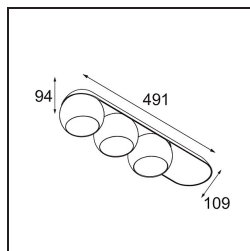

Date
Customer
Project
Type

Marbul Surface Adjustable 109 3x LED 2700K DALI DI White Structure

Specifications

Material	11502209
Light Source Type	LED
LED Type	CREE 1507
LED technology	LED COB
CRI	Min. 90
Colour Temperature	2700K
Lifetime	L80B20 @50,000 Hours
Lamp Included	Yes
Number of Light Sources	3
CIE flux code	100 100 100 100 88
Binning (SDCM)	2
Light Direction	Down
Optic	Reflector
Input Voltage	230V
Luminaire power (W)	15.0
Electrical Class	I
IP Rating	20
Glow wire rating (°C)	960
Dimming Protocol	DALI
DALI Standard	DALI-2
Indoor/Outdoor	Indoor
Application	Ceiling, Wall
Mounting	Surface
Adjustability	H 360° V 45°
Distance to Lighted Object (m)	0,1
Primary Colour & Primary Finish	White, Structure
Gross weight (g)	3347.0
Luminous flux per lamp (lm)	481
Efficacy (lm/W)	96
Glare rating	13