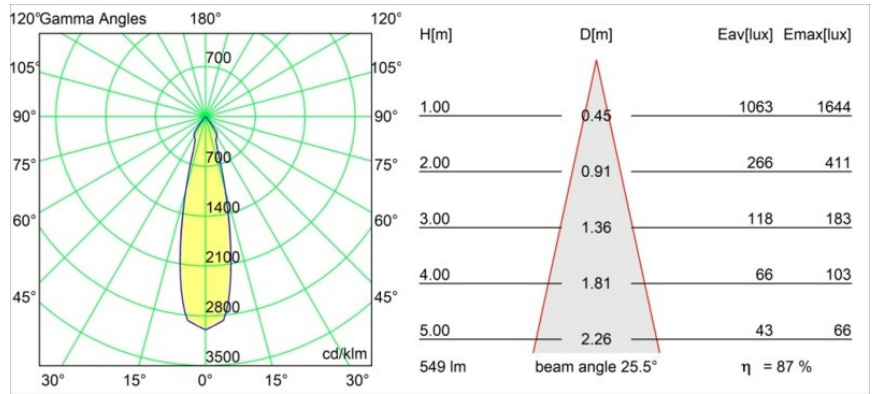

Light distribution & beam diagram