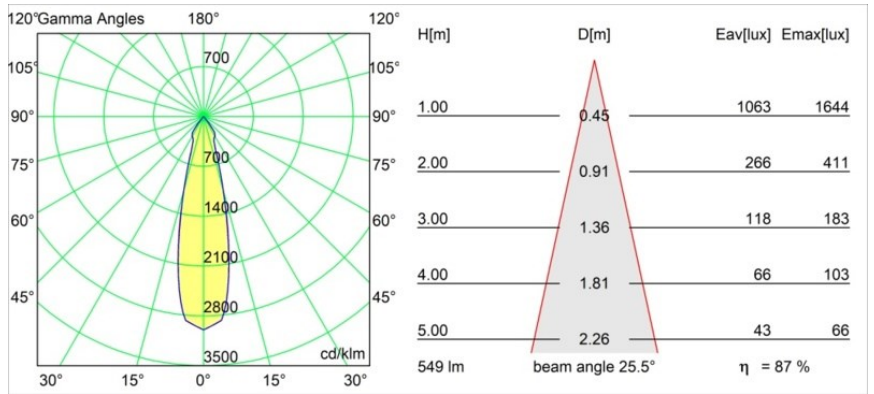

Light distribution & beam diagram