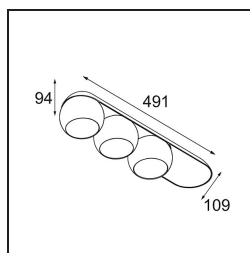

Date
Customer
Project
Type

FFD\_Marbul Surface Adjustable 109 3x LED 2700K 1-10V/Push-Dim DI Donkey Grey Structure

### Specifications

Material	11502176
Light Source Type	LED
LED Type	CREE 1507
LED technology	LED COB
CRI	Min. 90
Colour Temperature	2700K
Lifetime	L80B20 @50,000 Hours
Lamp Included	Yes
Number of Light Sources	3
CIE flux code	100 100 100 100 88
Binning (SDCM)	2
Light Direction	Down
Optic	Reflector
Input Voltage	230V
Luminaire power (W)	15.0
Electrical Class	I
IP Rating	20
Glow wire rating (°C)	960
Dimming Protocol	1-10V, Push-Dim
Indoor/Outdoor	Indoor
Application	Ceiling, Wall
Mounting	Surface
Adjustability	H 360° V 45°
Distance to Lighted Object (m)	0,1
Primary Colour & Primary Finish	Donkey Grey, Structure
Gross weight (g)	3347.0
Luminous flux per lamp (lm)	481
Efficacy (lm/W)	96
Glare rating	13
Remark	<ul style="list-style-type: none"> <li>• 4000K on request</li> <li>• Magnetic reflector not included</li> <li>• 4000K on request</li> <li>• This is not a complete product. Magnetic reflector required.</li> <li>• This is not a complete product. Magnetic reflector required.</li> </ul>