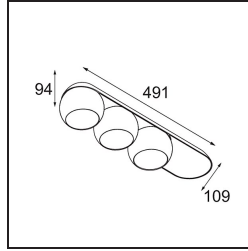

Date
Customer
Project
Type

*Marbul Surface Adjustable 109 3x LED 2700K Trailing Edge DI Black Structure*

**Specifications**

Material	11502032
Light Source Type	LED
LED Type	CREE 1507
LED technology	LED COB
CRI	Min. 90
Colour Temperature	2700K
Lifetime	L80B20 @50,000 Hours
Lamp Included	Yes
Number of Light Sources	3
CIE flux code	100 100 100 100 88
Binning (SDCM)	2
Light Direction	Down
Optic	Reflector
Input Voltage	230V
Luminaire power (W)	15.0
Electrical Class	I
IP Rating	20
Glow wire rating (°C)	960
Dimming Protocol	Trailing Edge
Indoor/Outdoor	Indoor
Application	Ceiling, Wall
Mounting	Surface
Adjustability	H 360° V 45°
Distance to Lighted Object (m)	0,1
Primary Colour & Primary Finish	Black, Structure
Gross weight (g)	3347.0
Luminous flux per lamp (lm)	481
Efficacy (lm/W)	96
Glare rating	13