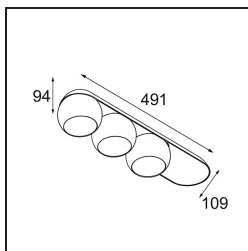

Date
Customer
Project
Type

Marbul Surface Adjustable 109 3x LED 2700K Trailing Edge DI White Structure

Specifications

Material	11502009
Light Source Type	LED
LED Type	CREE 1507
LED technology	LED COB
CRI	Min. 90
Colour Temperature	2700K
Lifetime	L80B20 @50,000 Hours
Lamp Included	Yes
Number of Light Sources	3
CIE flux code	100 100 100 100 88
Binning (SDCM)	2
Light Direction	Down
Optic	Reflector
Input Voltage	230V
Luminaire power (W)	15.0
Electrical Class	I
IP Rating	20
Glow wire rating (°C)	960
Dimming Protocol	Trailing Edge
Indoor/Outdoor	Indoor
Application	Ceiling, Wall
Mounting	Surface
Adjustability	H 360° V 45°
Distance to Lighted Object (m)	0,1
Primary Colour & Primary Finish	White, Structure
Gross weight (g)	3347.0
Luminous flux per lamp (lm)	481
Efficacy (lm/W)	96
Glare rating	13