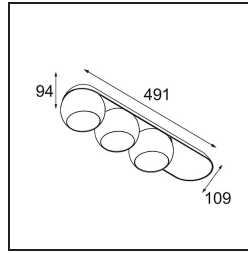

Date
Customer
Project
Type

Marbul Surface Adjustable 109 3x LED 2700K Trailing Edge DI White Structure

Specifications

Material	11502009
Light Source Type	LED
LED Type	CREE 1507
LED technology	LED COB
CRI	Min. 90
Colour Temperature	2700K
Lifetime	L80B20 @50,000 Hours
Lamp Included	Yes
Number of Light Sources	3
CIE flux code	100 100 100 100 88
Binning (SDCM)	2
Light Direction	Down
Optic	Reflector
Input Voltage	230V
Luminaire power (W)	15.0
Electrical Class	I
IP Rating	20
Glow wire rating (°C)	960
Dimming Protocol	Trailing Edge
Indoor/Outdoor	Indoor
Application	Ceiling, Wall
Mounting	Surface
Adjustability	H 360° V 45°
Distance to Lighted Object (m)	0,1
Primary Colour & Primary Finish	White, Structure
Gross weight (g)	3347.0
Luminous flux per lamp (lm)	481
Efficacy (lm/W)	96
Glare rating	13