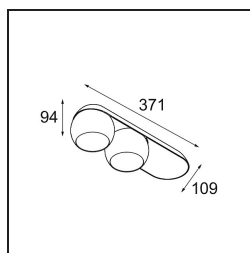

Date
Customer
Project
Type

*Marbul Surface Adjustable 109 2x LED 3000K DALI DI White Structure*

**Specifications**

Material	11501509
Light Source Type	LED
LED Type	CREE 1507
LED technology	LED COB
CRI	Min. 90
Colour Temperature	3000K
Lifetime	L80B20 @50,000 Hours
Lamp Included	Yes
Number of Light Sources	2
CIE flux code	100 100 100 100 88
Binning (SDCM)	2
Light Direction	Down
Optic	Reflector
Input Voltage	230V
Luminaire power (W)	15.0
Electrical Class	I
IP Rating	20
Glow wire rating (°C)	960
Dimming Protocol	DALI
DALI Standard	DALI-2
Indoor/Outdoor	Indoor
Application	Ceiling, Wall
Mounting	Surface
Adjustability	H 360° V 45°
Distance to Lighted Object (m)	0,1
Primary Colour & Primary Finish	White, Structure
Gross weight (g)	2197.0
Luminous flux per lamp (lm)	718
Efficacy (lm/W)	94
Glare rating	15