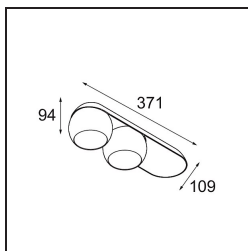

Date
Customer
Project
Type

Marbul Surface Adjustable 109 2x LED 3000K 1-10V/Push-Dim DI White Structure

Specifications

Material	11501409
Light Source Type	LED
LED Type	CREE 1507
LED technology	LED COB
CRI	Min. 90
Colour Temperature	3000K
Lifetime	L80B20 @50,000 Hours
Lamp Included	Yes
Number of Light Sources	2
CIE flux code	100 100 100 100 88
Binning (SDCM)	2
Light Direction	Down
Optic	Reflector
Input Voltage	230V
Luminaire power (W)	15.0
Electrical Class	I
IP Rating	20
Glow wire rating (°C)	960
Dimming Protocol	1-10V, Push-Dim
Indoor/Outdoor	Indoor
Application	Ceiling, Wall
Mounting	Surface
Adjustability	H 360° V 45°
Distance to Lighted Object (m)	0,1
Primary Colour & Primary Finish	White, Structure
Gross weight (g)	2197.0
Luminous flux per lamp (lm)	718
Efficacy (lm/W)	94
Glare rating	15