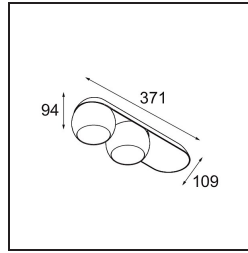

Date
Customer
Project
Type

Marbul Surface Adjustable 109 2x LED 2700K DALI DI Black Structure

Specifications

Material	11501232
Light Source Type	LED
LED Type	CREE 1507
LED technology	LED COB
CRI	Min. 90
Colour Temperature	2700K
Lifetime	L80B20 @50,000 Hours
Lamp Included	Yes
Number of Light Sources	2
CIE flux code	100 100 100 100 88
Binning (SDCM)	2
Light Direction	Down
Optic	Reflector
Input Voltage	230V
Luminaire power (W)	15.0
Electrical Class	I
IP Rating	20
Glow wire rating (°C)	960
Dimming Protocol	DALI
DALI Standard	DALI-2
Indoor/Outdoor	Indoor
Application	Ceiling, Wall
Mounting	Surface
Adjustability	H 360° V 45°
Distance to Lighted Object (m)	0,1
Primary Colour & Primary Finish	Black, Structure
Gross weight (g)	2197.0
Luminous flux per lamp (lm)	634
Efficacy (lm/W)	84
Glare rating	14