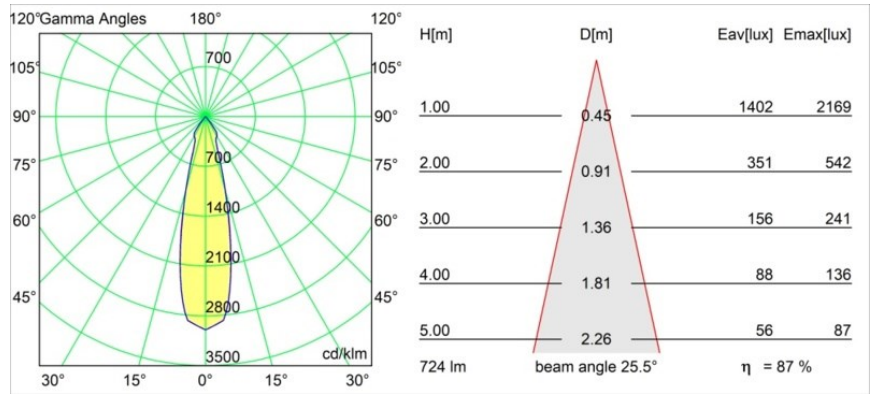

Light distribution & beam diagram