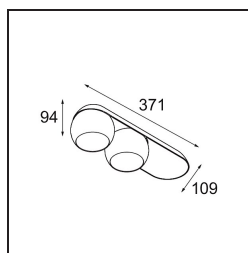

Date
Customer
Project
Type

Marbul Surface Adjustable 109 2x LED 2700K DALI DI White Structure

Specifications

Material	11501209
Light Source Type	LED
LED Type	CREE 1507
LED technology	LED COB
CRI	Min. 90
Colour Temperature	2700K
Lifetime	L80B20 @50,000 Hours
Lamp Included	Yes
Number of Light Sources	2
CIE flux code	100 100 100 100 88
Binning (SDCM)	2
Light Direction	Down
Optic	Reflector
Input Voltage	230V
Luminaire power (W)	15.0
Electrical Class	I
IP Rating	20
Glow wire rating (°C)	960
Dimming Protocol	DALI
DALI Standard	DALI-2
Indoor/Outdoor	Indoor
Application	Ceiling, Wall
Mounting	Surface
Adjustability	H 360° V 45°
Distance to Lighted Object (m)	0,1
Primary Colour & Primary Finish	White, Structure
Gross weight (g)	2197.0
Luminous flux per lamp (lm)	634
Efficacy (lm/W)	84
Glare rating	14