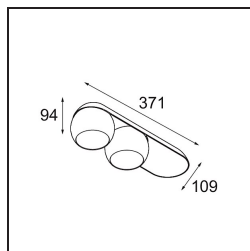

Date
Customer
Project
Type

*Marbul Surface Adjustable 109 2x LED 2700K 1-10V/Push-Dim DI White Structure*

**Specifications**

Material	11501109
Light Source Type	LED
LED Type	CREE 1507
LED technology	LED COB
CRI	Min. 90
Colour Temperature	2700K
Lifetime	L80B20 @50,000 Hours
Lamp Included	Yes
Number of Light Sources	2
CIE flux code	100 100 100 100 88
Binning (SDCM)	2
Light Direction	Down
Optic	Reflector
Input Voltage	230V
Luminaire power (W)	15.0
Electrical Class	I
IP Rating	20
Glow wire rating (°C)	960
Dimming Protocol	1-10V, Push-Dim
Indoor/Outdoor	Indoor
Application	Ceiling, Wall
Mounting	Surface
Adjustability	H 360° V 45°
Distance to Lighted Object (m)	0,1
Primary Colour & Primary Finish	White, Structure
Gross weight (g)	2197.0
Luminous flux per lamp (lm)	634
Efficacy (lm/W)	84
Glare rating	14