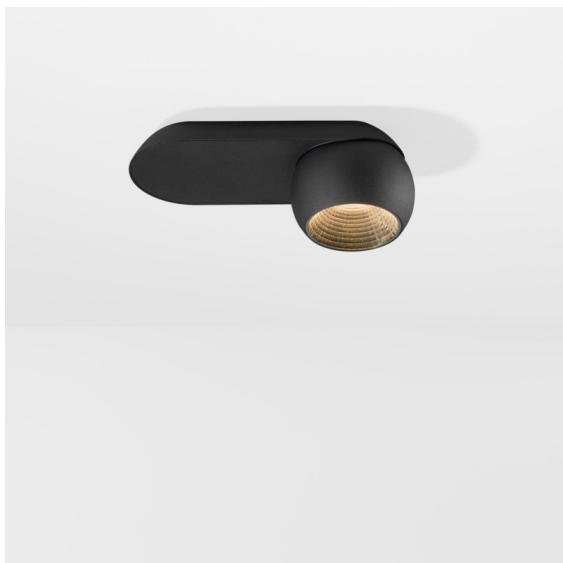

Date
Customer
Project
Type

Marbul Surface Adjustable 109 1x LED 3000K DALI DI Black Structure

Specifications

Material	11500532
Light Source Type	LED
LED Type	CREE 1507
LED technology	LED COB
CRI	Min. 90
Colour Temperature	3000K
Lifetime	L80B20 @50,000 Hours
Lamp Included	Yes
Number of Light Sources	1
CIE flux code	100 100 100 100 88
Binning (SDCM)	2
Light Direction	Down
Optic	Reflector
Input Voltage	230V
Luminaire power (W)	8.5
Electrical Class	I
IP Rating	20
Glow wire rating (°C)	960
Dimming Protocol	DALI
DALI Standard	DALI-2
Indoor/Outdoor	Indoor
Application	Ceiling, Wall
Mounting	Surface
Adjustability	H 360° V 45°
Distance to Lighted Object (m)	0,1
Primary Colour & Primary Finish	Black, Structure
Gross weight (g)	1340.0
Luminous flux per lamp (lm)	718
Efficacy (lm/W)	84
Glare rating	15

Marbul is a timeless, spherical accent luminaire. Its pure geometrical shape makes it easily fit in every interior. Why designers love it so? The attention to detail and the simplicity of the shape present a minimalistic, elegant and versatile design for those looking to experiment with organic lighting.