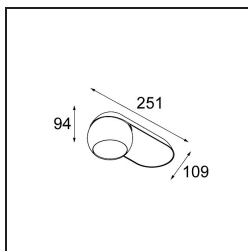

Date
Customer
Project
Type

Marbul Surface Adjustable 109 1x LED 3000K DALI DI Black Structure

Specifications

Material	11500532
Light Source Type	LED
LED Type	CREE 1507
LED technology	LED COB
CRI	Min. 90
Colour Temperature	3000K
Lifetime	L80B20 @50,000 Hours
Lamp Included	Yes
Number of Light Sources	1
CIE flux code	100 100 100 100 88
Binning (SDCM)	2
Light Direction	Down
Optic	Reflector
Input Voltage	230V
Luminaire power (W)	8.5
Electrical Class	I
IP Rating	20
Glow wire rating (°C)	960
Dimming Protocol	DALI
DALI Standard	DALI-2
Indoor/Outdoor	Indoor
Application	Ceiling, Wall
Mounting	Surface
Adjustability	H 360° V 45°
Distance to Lighted Object (m)	0,1
Primary Colour & Primary Finish	Black, Structure
Gross weight (g)	1340.0
Luminous flux per lamp (lm)	718
Efficacy (lm/W)	84
Glare rating	15