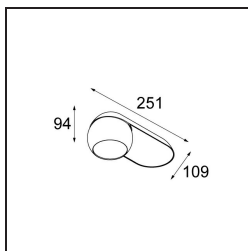

**Specifications**

Material	11500376
Light Source Type	LED
LED Type	CREE 1507
LED technology	LED COB
CRI	Min. 90
Colour Temperature	3000K
Lifetime	L80B20 @50,000 Hours
Lamp Included	Yes
Number of Light Sources	1
CIE flux code	100 100 100 100 88
Binning (SDCM)	2
Light Direction	Down
Optic	Reflector
Input Voltage	230V
Luminaire power (W)	8.5
Electrical Class	I
IP Rating	20
Glow wire rating (°C)	960
Dimming Protocol	Trailing Edge
Indoor/Outdoor	Indoor
Application	Ceiling, Wall
Mounting	Surface
Adjustability	H 360° V 45°
Distance to Lighted Object (m)	0,1
Primary Colour & Primary Finish	Donkey Grey, Structure
Gross weight (g)	1340.0
Delivered lumens (lm)	718
Efficacy (lm/W)	84
Glare rating	15
Remark	<ul style="list-style-type: none"> <li>• 4000K on request</li> <li>• Magnetic reflector not included</li> <li>• 4000K on request</li> <li>• This is not a complete product. Magnetic reflector required.</li> <li>• This is not a complete product. Magnetic reflector required.</li> </ul>