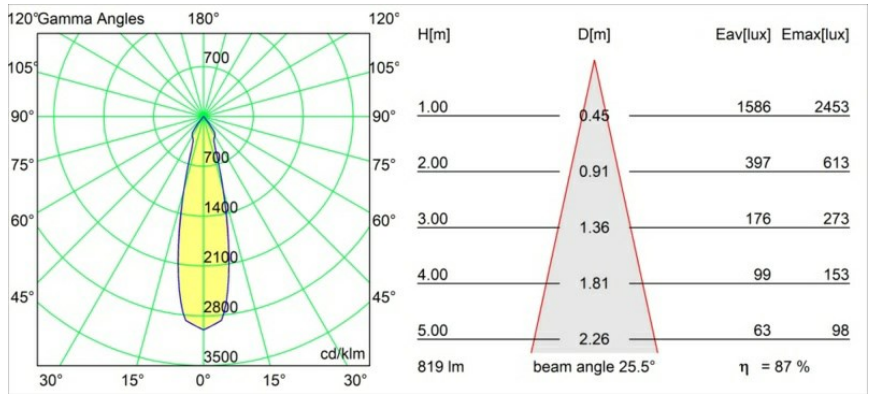

**Specifications**

Material	11500376
Light Source Type	LED
LED Type	CREE 1507
LED technology	LED COB
CRI	Min. 90
Colour Temperature	3000K
Lifetime	L80B20 @50,000 Hours
Lamp Included	Yes
Number of Light Sources	1
CIE flux code	100 100 100 100 88
Binning (SDCM)	2
Light Direction	Down
Optic	Reflector
Input Voltage	230V
Luminaire power (W)	8.5
Electrical Class	I
IP Rating	20
Glow wire rating (°C)	960
Dimming Protocol	Trailing Edge
Indoor/Outdoor	Indoor
Application	Ceiling, Wall
Mounting	Surface
Adjustability	H 360° V 45°
Distance to Lighted Object (m)	0,1
Primary Colour & Primary Finish	Donkey Grey, Structure
Gross weight (g)	1340.0
Delivered lumens (lm)	718
Efficacy (lm/W)	84
Glare rating	15
Remark	<ul style="list-style-type: none"> <li>• 4000K on request</li> <li>• Magnetic reflector not included</li> <li>• 4000K on request</li> <li>• This is not a complete product. Magnetic reflector required.</li> <li>• This is not a complete product. Magnetic reflector required.</li> </ul>

**TM30 & CRI diagram**

**Light distribution & beam diagram**