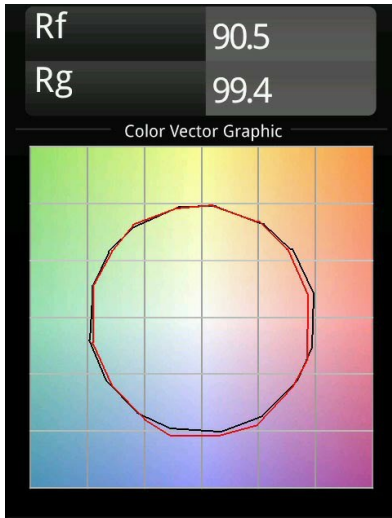

**Specifications**

Material	11500376
Light Source Type	LED
LED Type	CREE 1507
LED technology	LED COB
CRI	Min. 90
Colour Temperature	3000K
Lifetime	L80B20 @50,000 Hours
Lamp Included	Yes
Number of Light Sources	1
CIE flux code	100 100 100 100 88
Binning (SDCM)	2
Light Direction	Down
Optic	Reflector
Input Voltage	230V
Luminaire power (W)	8.5
Electrical Class	I
IP Rating	20
Glow wire rating (°C)	960
Dimming Protocol	Trailing Edge
Indoor/Outdoor	Indoor
Application	Ceiling, Wall
Mounting	Surface
Adjustability	H 360° V 45°
Distance to Lighted Object (m)	0,1
Primary Colour & Primary Finish	Donkey Grey, Structure
Gross weight (g)	1340.0
Delivered lumens (lm)	718
Efficacy (lm/W)	84
Glare rating	15
Remark	<ul style="list-style-type: none"> <li>• 4000K on request</li> <li>• Magnetic reflector not included</li> <li>• 4000K on request</li> <li>• This is not a complete product. Magnetic reflector required.</li> <li>• This is not a complete product. Magnetic reflector required.</li> </ul>

**TM30 & CRI diagram**

**Light distribution & beam diagram**