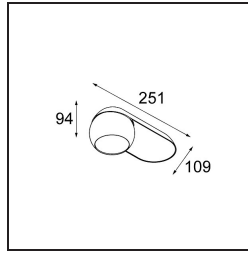

Date
Customer
Project
Type

Marbul Surface Adjustable 109 lx LED 2700K DALI DI White Structure

Specifications

Material	11500209
Light Source Type	LED
LED Type	CREE 1507
LED technology	LED COB
CRI	Min. 90
Colour Temperature	2700K
Lifetime	L80B20 @50,000 Hours
Lamp Included	Yes
Number of Light Sources	1
CIE flux code	100 100 100 100 88
Binning (SDCM)	2
Light Direction	Down
Optic	Reflector
Input Voltage	230V
Luminaire power (W)	8.5
Electrical Class	I
IP Rating	20
Glow wire rating (°C)	960
Dimming Protocol	DALI
DALI Standard	DALI-2
Indoor/Outdoor	Indoor
Application	Ceiling, Wall
Mounting	Surface
Adjustability	H 360° V 45°
Distance to Lighted Object (m)	0,1
Primary Colour & Primary Finish	White, Structure
Gross weight (g)	1340.0
Luminous flux per lamp (lm)	634
Efficacy (lm/W)	74
Glare rating	14