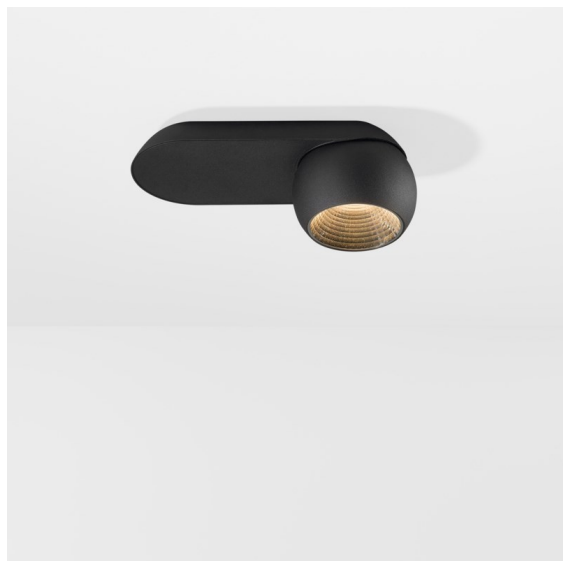

Date
Customer
Project
Type

Marbul Surface Adjustable 109 1x LED 2700K 1-10V/Push-Dim DI Black Structure

Specifications

Material	11500132
Light Source Type	LED
LED Type	CREE 1507
LED technology	LED COB
CRI	Min. 90
Colour Temperature	2700K
Lifetime	L80B20 @50,000 Hours
Lamp Included	Yes
Number of Light Sources	1
CIE flux code	100 100 100 100 88
Binning (SDCM)	2
Light Direction	Down
Optic	Reflector
Input Voltage	230V
Luminaire power (W)	8.5
Electrical Class	I
IP Rating	20
Glow wire rating (°C)	960
Dimming Protocol	1-10V, Push-Dim
Indoor/Outdoor	Indoor
Application	Ceiling, Wall
Mounting	Surface
Adjustability	H 360° V 45°
Distance to Lighted Object (m)	0,1
Primary Colour & Primary Finish	Black, Structure
Gross weight (g)	1340.0
Luminous flux per lamp (lm)	634
Efficacy (lm/W)	74
Glare rating	14

Marbul is a timeless, spherical accent luminaire. Its pure geometrical shape makes it easily fit in every interior. Why designers love it so? The attention to detail and the simplicity of the shape present a minimalistic, elegant and versatile design for those looking to experiment with organic lighting.