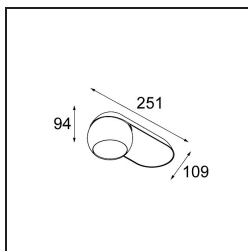

Date
Customer
Project
Type

Marbul Surface Adjustable 109 1x LED 2700K 1-10V/Push-Dim DI White Structure

Specifications

Material	11500109
Light Source Type	LED
LED Type	CREE 1507
LED technology	LED COB
CRI	Min. 90
Colour Temperature	2700K
Lifetime	L80B20 @50,000 Hours
Lamp Included	Yes
Number of Light Sources	1
CIE flux code	100 100 100 100 88
Binning (SDCM)	2
Light Direction	Down
Optic	Reflector
Input Voltage	230V
Luminaire power (W)	8.5
Electrical Class	I
IP Rating	20
Glow wire rating (°C)	960
Dimming Protocol	1-10V, Push-Dim
Indoor/Outdoor	Indoor
Application	Ceiling, Wall
Mounting	Surface
Adjustability	H 360° V 45°
Distance to Lighted Object (m)	0,1
Primary Colour & Primary Finish	White, Structure
Gross weight (g)	1340.0
Luminous flux per lamp (lm)	634
Efficacy (lm/W)	74
Glare rating	14