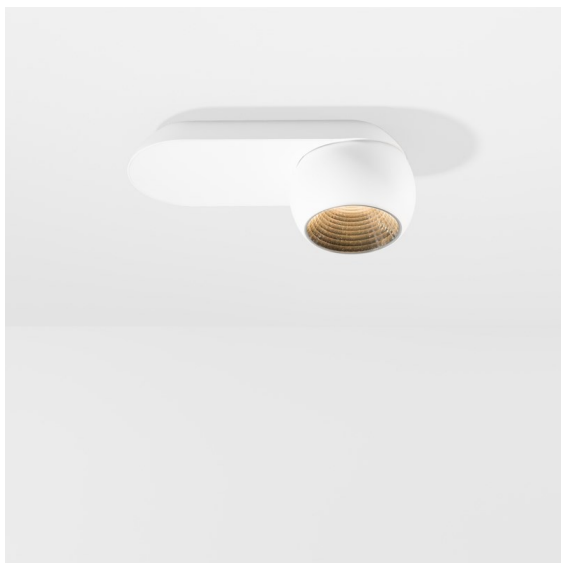

Date
Customer
Project
Type

Marbul Surface Adjustable 109 1x LED 2700K 1-10V/Push-Dim DI White Structure

Specifications

Material	11500109
Light Source Type	LED
LED Type	CREE 1507
LED technology	LED COB
CRI	Min. 90
Colour Temperature	2700K
Lifetime	L80B20 @50,000 Hours
Lamp Included	Yes
Number of Light Sources	1
CIE flux code	100 100 100 100 88
Binning (SDCM)	2
Light Direction	Down
Optic	Reflector
Input Voltage	230V
Luminaire power (W)	8.5
Electrical Class	I
IP Rating	20
Glow wire rating (°C)	960
Dimming Protocol	1-10V, Push-Dim
Indoor/Outdoor	Indoor
Application	Ceiling, Wall
Mounting	Surface
Adjustability	H 360° V 45°
Distance to Lighted Object (m)	0,1
Primary Colour & Primary Finish	White, Structure
Gross weight (g)	1340.0
Luminous flux per lamp (lm)	634
Efficacy (lm/W)	74
Glare rating	14

Marbul is a timeless, spherical accent luminaire. Its pure geometrical shape makes it easily fit in every interior. Why designers love it so? The attention to detail and the simplicity of the shape present a minimalistic, elegant and versatile design for those looking to experiment with organic lighting.