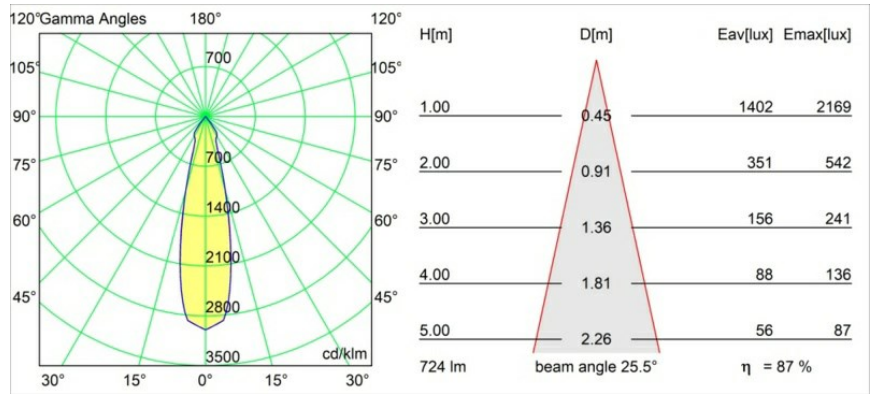

Light distribution & beam diagram