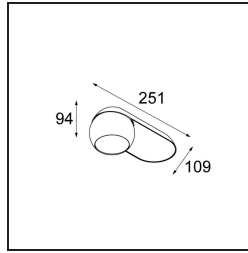

| |
|----------|
| Date |
| Customer |
| Project |
| Type |

Marbul Surface Adjustable 109 1x LED 2700K Trailing Edge DI White Structure

Specifications

| | |
|---------------------------------|---|
| Material | 11500009 |
| Light Source Type | LED |
| LED Type | CREE 1507 |
| LED technology | LED COB |
| CRI | Min. 90 |
| Colour Temperature | 2700K |
| Lifetime | L80B20 @50,000 Hours |
| Lamp Included | Yes |
| Number of Light Sources | 1 |
| CIE flux code | 100 100 100 100 88 |
| Binning (SDCM) | 2 |
| Light Direction | Down |
| Optic | Reflector |
| Input Voltage | 230V |
| Luminaire power (W) | 8.5 |
| Electrical Class | I |
| IP Rating | 20 |
| Glow wire rating (°C) | 960 |
| Dimming Protocol | Trailing Edge |
| Indoor/Outdoor | Indoor |
| Application | Ceiling, Wall |
| Mounting | Surface |
| Adjustability | H 360° V 45° |
| Distance to Lighted Object (m) | 0,1 |
| Primary Colour & Primary Finish | White, Structure |
| Gross weight (g) | 1340.0 |
| Delivered lumens (lm) | 634 |
| Efficacy (lm/W) | 74 |
| Glare rating | 14 |
| Remark | <ul style="list-style-type: none"> • 4000K on request • Magnetic reflector not included • 4000K on request • This is not a complete product. Magnetic reflector required. • This is not a complete product. Magnetic reflector required. |

TM30 & CRI diagram

Light distribution & beam diagram

Optical Accessories

- **10216830** Reflector 82 Super Spot Aluminium Anodised
- **10216930** Reflector 82 Super Spot Champagne Anodised
- **10217030** Reflector 82 Super Spot Gold Anodised
- **10217130** Reflector 82 Medium Aluminium Anodised
- **10217230** Reflector 82 Medium Champagne Anodised
- **10217330** Reflector 82 Medium Gold Anodised
- **10217430** Reflector 82 Flood Aluminium Anodised
- **10217530** Reflector 82 Flood Champagne Anodised
- **10217630** Reflector 82 Flood Gold Anodised
- Choose a required accessory