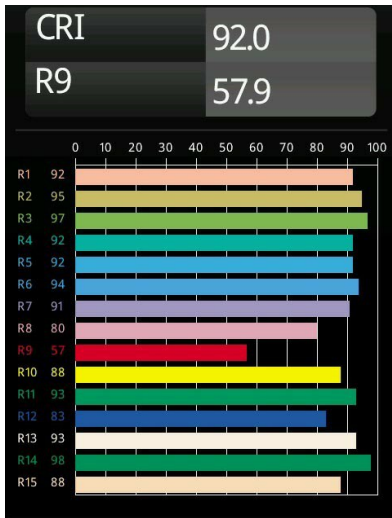

| |
|----------|
| Date |
| Customer |
| Project |
| Type |

Marbul Surface Adjustable 109 1x LED 2700K Trailing Edge DI White Structure

Specifications

| | |
|---------------------------------|---|
| Material | 11500009 |
| Light Source Type | LED |
| LED Type | CREE 1507 |
| LED technology | LED COB |
| CRI | Min. 90 |
| Colour Temperature | 2700K |
| Lifetime | L80B20 @50,000 Hours |
| Lamp Included | Yes |
| Number of Light Sources | 1 |
| CIE flux code | 100 100 100 100 88 |
| Binning (SDCM) | 2 |
| Light Direction | Down |
| Optic | Reflector |
| Input Voltage | 230V |
| Luminaire power (W) | 8.5 |
| Electrical Class | I |
| IP Rating | 20 |
| Glow wire rating (°C) | 960 |
| Dimming Protocol | Trailing Edge |
| Indoor/Outdoor | Indoor |
| Application | Ceiling, Wall |
| Mounting | Surface |
| Adjustability | H 360° V 45° |
| Distance to Lighted Object (m) | 0,1 |
| Primary Colour & Primary Finish | White, Structure |
| Gross weight (g) | 1340.0 |
| Delivered lumens (lm) | 634 |
| Efficacy (lm/W) | 74 |
| Glare rating | 14 |
| Remark | <ul style="list-style-type: none"> • 4000K on request • Magnetic reflector not included • 4000K on request • This is not a complete product. Magnetic reflector required. • This is not a complete product. Magnetic reflector required. |

TM30 & CRI diagram

Light distribution & beam diagram

Optical Accessories

- **10216830** Reflector 82 Super Spot Aluminium Anodised
- **10216930** Reflector 82 Super Spot Champagne Anodised
- **10217030** Reflector 82 Super Spot Gold Anodised
- **10217130** Reflector 82 Medium Aluminium Anodised
- **10217230** Reflector 82 Medium Champagne Anodised
- **10217330** Reflector 82 Medium Gold Anodised
- **10217430** Reflector 82 Flood Aluminium Anodised
- **10217530** Reflector 82 Flood Champagne Anodised
- **10217630** Reflector 82 Flood Gold Anodised
- Choose a required accessory