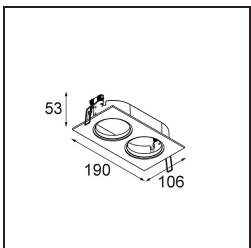

14042132 K-Set 72 2x Black Structure

14042109 K-Set 72 2x White Structure

Installation Accessories