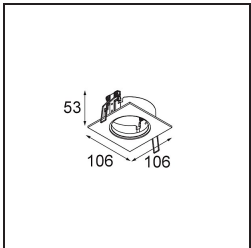

### Specifications

Material	11490532
Light Source Type	LED
LED Type	BRIDGELUX WARMDIM 6W
LED technology	LED COB
CRI	Min. 95
Colour Temperature	1800-3000K (Warm Dim)
Lifetime	L80B10 @50,000 Hours
Lamp Included	Yes
Number of Light Sources	1
CIE flux code	98 100 100 100 74
Binning (SDCM)	3
Light Direction	Down
Optic	Reflector
Measured beam angle (°)	43.4
Input Voltage	Constant Current Driver Required
Electrical Class	III
IP Rating	20
Glow wire rating (°C)	960
Indoor/Outdoor	Indoor
Application	Ceiling, Wall
Mounting	Recessed
Cut-out size (mm)	ø65
Mounting depth (mm)	55.0
Adjustability	H 360° V 60°
Distance to Lighted Object (m)	0,1
Primary Colour & Primary Finish	Black, Structure
Gross weight (g)	252.0
Drive current (mA)	350
Min. forward voltage (Vf)	15,5
Max. forward voltage (Vf)	18,5
Connected load (W)	6,0
Luminous flux per lamp (lm)	371
Efficacy (lm/W)	61
Glare rating	20

**TM30 & CRI diagram**

**Light distribution & beam diagram**

**Optical Accessories**

**14192032** Snoot 26 Black Matt

**14191032** Honeycomb 26 Black Matt

**14193032** Crossblade 26 Black Matt

**Decorative Accessories**