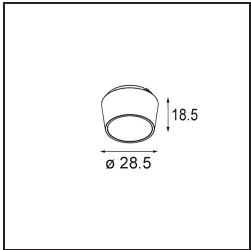

### Specifications

Material	11490532
Light Source Type	LED
LED Type	BRIDGELUX WARMDIM 6W
LED technology	LED COB
CRI	Min. 95
Colour Temperature	1800-3000K (Warm Dim)
Lifetime	L80B10 @50,000 Hours
Lamp Included	Yes
Number of Light Sources	1
CIE flux code	98 100 100 100 74
Binning (SDCM)	3
Light Direction	Down
Optic	Reflector
Measured beam angle (°)	43.4
Input Voltage	Constant Current Driver Required
Electrical Class	III
IP Rating	20
Glow wire rating (°C)	960
Indoor/Outdoor	Indoor
Application	Ceiling, Wall
Mounting	Recessed
Cut-out size (mm)	ø65
Mounting depth (mm)	55.0
Adjustability	H 360° V 60°
Distance to Lighted Object (m)	0,1
Primary Colour & Primary Finish	Black, Structure
Gross weight (g)	252.0
Drive current (mA)	350
Min. forward voltage (Vf)	15,5
Max. forward voltage (Vf)	18,5
Connected load (W)	6,0
Luminous flux per lamp (lm)	371
Efficacy (lm/W)	61
Glare rating	20

**TM30 & CRI diagram**

**Light distribution & beam diagram**

**Optical Accessories**

**14192032** Snoot 26 Black Matt

**14191032** Honeycomb 26 Black Matt

**14193032** Crossblade 26 Black Matt

**Decorative Accessories**