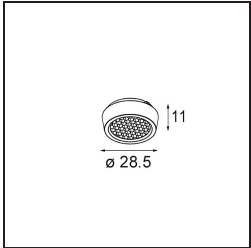

### Specifications

Material	11490532
Light Source Type	LED
LED Type	BRIDGELUX WARMDIM 6W
LED technology	LED COB
CRI	Min. 95
Colour Temperature	1800-3000K (Warm Dim)
Lifetime	L80B10 @50,000 Hours
Lamp Included	Yes
Number of Light Sources	1
CIE flux code	98 100 100 100 74
Binning (SDCM)	3
Light Direction	Down
Optic	Reflector
Measured beam angle (°)	43.4
Input Voltage	Constant Current Driver Required
Electrical Class	III
IP Rating	20
Glow wire rating (°C)	960
Indoor/Outdoor	Indoor
Application	Ceiling, Wall
Mounting	Recessed
Cut-out size (mm)	ø65
Mounting depth (mm)	55.0
Adjustability	H 360° V 60°
Distance to Lighted Object (m)	0,1
Primary Colour & Primary Finish	Black, Structure
Gross weight (g)	252.0
Drive current (mA)	350
Min. forward voltage (Vf)	15,5
Max. forward voltage (Vf)	18,5
Connected load (W)	6,0
Luminous flux per lamp (lm)	371
Efficacy (lm/W)	61
Glare rating	20

**TM30 & CRI diagram**

**Light distribution & beam diagram**

**Optical Accessories**

**14192032** Snoot 26 Black Matt

**14191032** Honeycomb 26 Black Matt

**14193032** Crossblade 26 Black Matt

**Decorative Accessories**