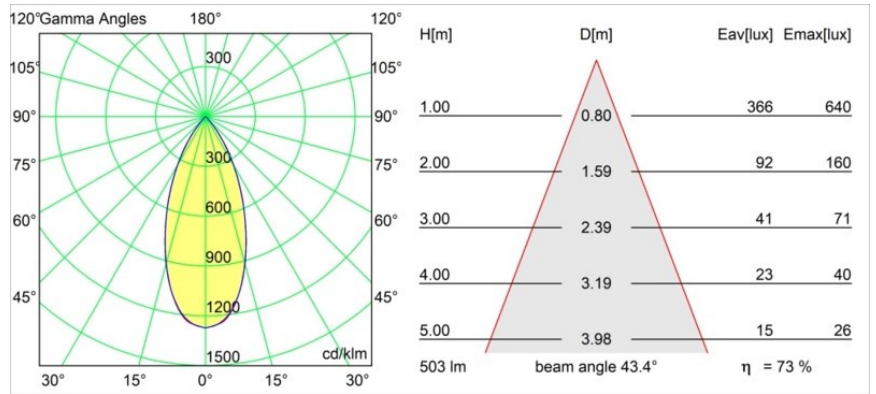

Light distribution & beam diagram