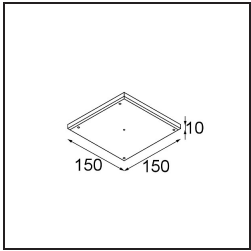

14042032 K-Set 72 1x Black Structure

14042132 K-Set 72 2x Black Structure

14042109 K-Set 72 2x White Structure

Accessori Installazione

11624030 Installation Housing 140x250x100x210

12292630 Gypsum Fibreboard 150x150