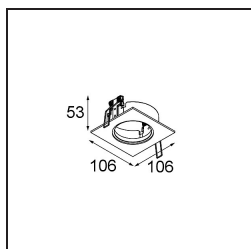

TM30 & CRI diagram

Light distribution & beam diagram

Accessorio Ottico

14192032 Snoot 26 Black Matt

14191032 Honeycomb 26 Black Matt

14193032 Crossblade 26 Black Matt

Accessori Decorativi

14042009 K-Set 72 1x White Structure