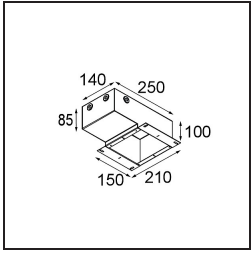

11624030 Installation Housing 140x250x100x210