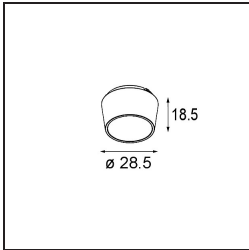

Date
Customer
Project
Type

Pupil Recessed Adjustable 72 1x LED 1800-3000K WD Flood DE White Structure

Specifications

Material	11490509
Light Source Type	LED
LED Type	BRIDGELUX WARMDIM 6W
LED technology	LED COB
CRI	Min. 95
Colour Temperature	1800-3000K (Warm Dim)
Lifetime	L80B10 @50,000 Hours
Lamp Included	Yes
Number of Light Sources	1
CIE flux code	96 99 100 100 76
Binning (SDCM)	3
Light Direction	Down
Optic	Reflector
Measured beam angle (°)	43.9
Input Voltage	Constant Current Driver Required
Electrical Class	III
IP Rating	20
Glow wire rating (°C)	960
Indoor/Outdoor	Indoor
Application	Ceiling, Wall
Mounting	Recessed
Cut-out size (mm)	ø65
Mounting depth (mm)	55.0
Adjustability	H 360° V 60°
Distance to Lighted Object (m)	0,1
Primary Colour & Primary Finish	White, Structure
Gross weight (g)	252.0
Drive current (mA)	350
Min. forward voltage (Vf)	15,5
Max. forward voltage (Vf)	18,5
Connected load (W)	6,0
Luminous flux per lamp (lm)	385
Efficacy (lm/W)	64
Glare rating	21

TM30 & CRI diagram

Light distribution & beam diagram

Optical Accessories

14192032 Snoot 26 Black Matt

14191032 Honeycomb 26 Black Matt

14193032 Crossblade 26 Black Matt

Decorative Accessories

14042009 K-Set 72 1x White Structure