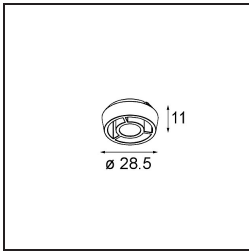

Date
Customer
Project
Type

Pupil Recessed Adjustable 72 1x LED 1800-3000K WD Flood DE White Structure

Specifications

Material	11490509
Light Source Type	LED
LED Type	BRIDGELUX WARMDIM 6W
LED technology	LED COB
CRI	Min. 95
Colour Temperature	1800-3000K (Warm Dim)
Lifetime	L80B10 @50,000 Hours
Lamp Included	Yes
Number of Light Sources	1
CIE flux code	96 99 100 100 76
Binning (SDCM)	3
Light Direction	Down
Optic	Reflector
Measured beam angle (°)	43.9
Input Voltage	Constant Current Driver Required
Electrical Class	III
IP Rating	20
Glow wire rating (°C)	960
Indoor/Outdoor	Indoor
Application	Ceiling, Wall
Mounting	Recessed
Cut-out size (mm)	ø65
Mounting depth (mm)	55.0
Adjustability	H 360° V 60°
Distance to Lighted Object (m)	0,1
Primary Colour & Primary Finish	White, Structure
Gross weight (g)	252.0
Drive current (mA)	350
Min. forward voltage (Vf)	15,5
Max. forward voltage (Vf)	18,5
Connected load (W)	6,0
Luminous flux per lamp (lm)	385
Efficacy (lm/W)	64
Glare rating	21

TM30 & CRI diagram

Light distribution & beam diagram

Optical Accessories

14192032 Snoot 26 Black Matt

14191032 Honeycomb 26 Black Matt

14193032 Crossblade 26 Black Matt

Decorative Accessories

14042009 K-Set 72 1x White Structure