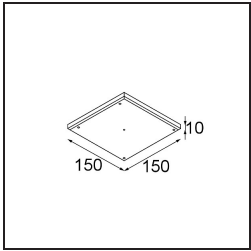

12292630 Gypsum Fibreboard 150x150

Choose a required accessory