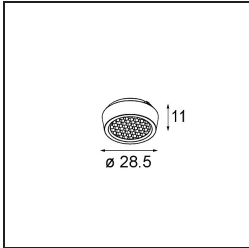

Date
Customer
Project
Type

Pupil Recessed Adjustable 72 1x LED 1800-3000K WD Flood DE White Structure

Specifications

Material	11490509
Light Source Type	LED
LED Type	BRIDGELUX WARMDIM 6W
LED technology	LED COB
CRI	Min. 95
Colour Temperature	1800-3000K (Warm Dim)
Lifetime	L80B10 @50,000 Hours
Lamp Included	Yes
Number of Light Sources	1
CIE flux code	96 99 100 100 76
Binning (SDCM)	3
Light Direction	Down
Optic	Reflector
Measured beam angle (°)	43.9
Input Voltage	Constant Current Driver Required
Electrical Class	III
IP Rating	20
Glow wire rating (°C)	960
Indoor/Outdoor	Indoor
Application	Ceiling, Wall
Mounting	Recessed
Cut-out size (mm)	ø65
Mounting depth (mm)	55.0
Adjustability	H 360° V 60°
Distance to Lighted Object (m)	0,1
Primary Colour & Primary Finish	White, Structure
Gross weight (g)	252.0
Drive current (mA)	350
Min. forward voltage (Vf)	15,5
Max. forward voltage (Vf)	18,5
Connected load (W)	6,0
Luminous flux per lamp (lm)	385
Efficacy (lm/W)	64
Glare rating	21

TM30 & CRI diagram

Light distribution & beam diagram

Optical Accessories

14192032 Snoot 26 Black Matt

14191032 Honeycomb 26 Black Matt

14193032 Crossblade 26 Black Matt

Decorative Accessories

14042009 K-Set 72 1x White Structure