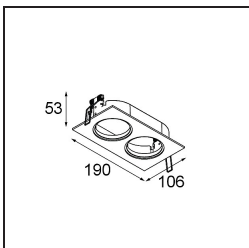

14042132 K-Set 72 2x Black Structure

14042109 K-Set 72 2x White Structure

Installation Accessories