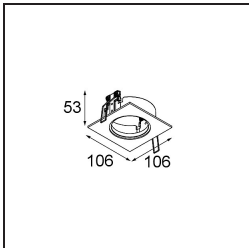

Date
Customer
Project
Type

Pupil Recessed Adjustable 72 1x LED 1800-3000K WD Flood DE White Structure

Specifications

Material	11490509
Light Source Type	LED
LED Type	BRIDGELUX WARMDIM 6W
LED technology	LED COB
CRI	Min. 95
Colour Temperature	1800-3000K (Warm Dim)
Lifetime	L80B10 @50,000 Hours
Lamp Included	Yes
Number of Light Sources	1
CIE flux code	96 99 100 100 76
Binning (SDCM)	3
Light Direction	Down
Optic	Reflector
Measured beam angle (°)	43.9
Input Voltage	Constant Current Driver Required
Electrical Class	III
IP Rating	20
Glow wire rating (°C)	960
Indoor/Outdoor	Indoor
Application	Ceiling, Wall
Mounting	Recessed
Cut-out size (mm)	ø65
Mounting depth (mm)	55.0
Adjustability	H 360° V 60°
Distance to Lighted Object (m)	0,1
Primary Colour & Primary Finish	White, Structure
Gross weight (g)	252.0
Drive current (mA)	350
Min. forward voltage (Vf)	15,5
Max. forward voltage (Vf)	18,5
Connected load (W)	6,0
Luminous flux per lamp (lm)	385
Efficacy (lm/W)	64
Glare rating	21

TM30 & CRI diagram

Light distribution & beam diagram

Optical Accessories

14192032 Snoot 26 Black Matt

14191032 Honeycomb 26 Black Matt

14193032 Crossblade 26 Black Matt

Decorative Accessories

14042009 K-Set 72 1x White Structure