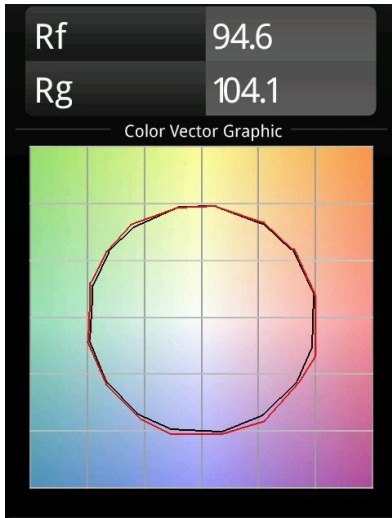

TM30 & CRI diagram