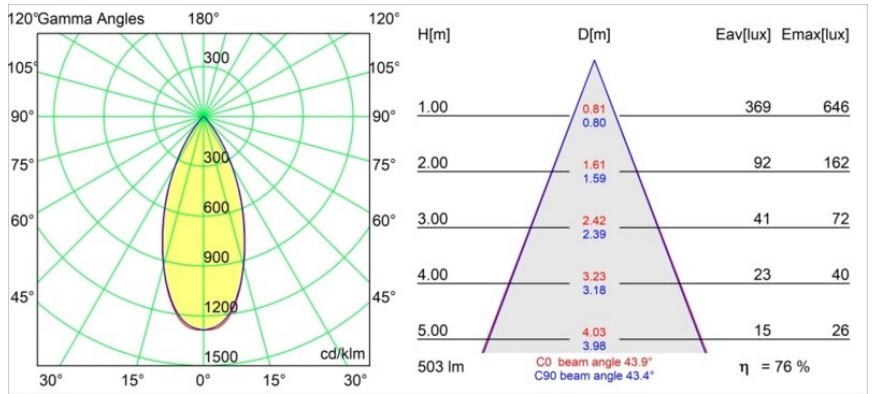

Light distribution & beam diagram