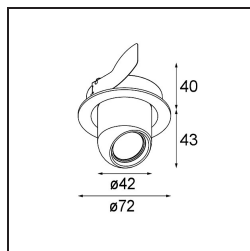

Date
Customer
Project
Type

Pupil Recessed Adjustable 72 1x LED 1800-3000K WD Flood DE White Structure

Specifications

Material	11490509
Light Source Type	LED
LED Type	BRIDGELUX WARMDIM 6W
LED technology	LED COB
CRI	Min. 95
Colour Temperature	1800-3000K (Warm Dim)
Lifetime	L80B10 @50,000 Hours
Lamp Included	Yes
Number of Light Sources	1
CIE flux code	96 99 100 100 76
Binning (SDCM)	3
Light Direction	Down
Optic	Reflector
Measured beam angle (°)	43.9
Input Voltage	Constant Current Driver Required
Electrical Class	III
IP Rating	20
Glow wire rating (°C)	960
Indoor/Outdoor	Indoor
Application	Ceiling, Wall
Mounting	Recessed
Cut-out size (mm)	ø65
Mounting depth (mm)	55.0
Adjustability	H 360° V 60°
Distance to Lighted Object (m)	0,1
Primary Colour & Primary Finish	White, Structure
Gross weight (g)	252.0
Drive current (mA)	350
Min. forward voltage (Vf)	15,5
Max. forward voltage (Vf)	18,5
Connected load (W)	6,0
Luminous flux per lamp (lm)	385
Efficacy (lm/W)	64
Glare rating	21