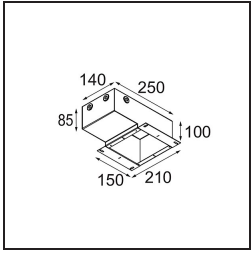

Accessori Decorativi

14042009 K-Set 72 1x White Structure

14042032 K-Set 72 1x Black Structure

14042132 K-Set 72 2x Black Structure

14042109 K-Set 72 2x White Structure

Accessori Installazione

11624030 Installation Housing 140x250x100x210