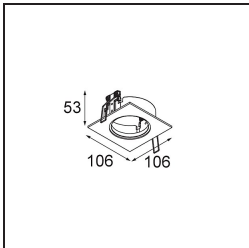

### Specifications

Material	11490232
Light Source Type	LED
LED Type	BRIDGELUX WARMDIM 6W
LED technology	LED COB
CRI	Min. 95
Colour Temperature	1800-3000K (Warm Dim)
Lifetime	L80B10 @50,000 Hours
Lamp Included	Yes
Number of Light Sources	1
CIE flux code	98 100 100 100 75
Binning (SDCM)	3
Light Direction	Down
Optic	Reflector
Measured beam angle (°)	36.8
Input Voltage	Constant Current Driver Required
Electrical Class	III
IP Rating	20
Glow wire rating (°C)	960
Indoor/Outdoor	Indoor
Application	Ceiling, Wall
Mounting	Recessed
Cut-out size (mm)	ø65
Mounting depth (mm)	55.0
Adjustability	H 360° V 60°
Distance to Lighted Object (m)	0,1
Primary Colour & Primary Finish	Black, Structure
Gross weight (g)	252.0
Drive current (mA)	350
Min. forward voltage (Vf)	15,5
Max. forward voltage (Vf)	18,5
Connected load (W)	6,0
Luminous flux per lamp (lm)	375
Efficacy (lm/W)	62
Glare rating	20

**TM30 & CRI diagram**

**Light distribution & beam diagram**

Diagrams

**Optical Accessories**

**14192032** Snoot 26 Black Matt

**14191032** Honeycomb 26 Black Matt

**14193032** Crossblade 26 Black Matt

**Decorative Accessories**