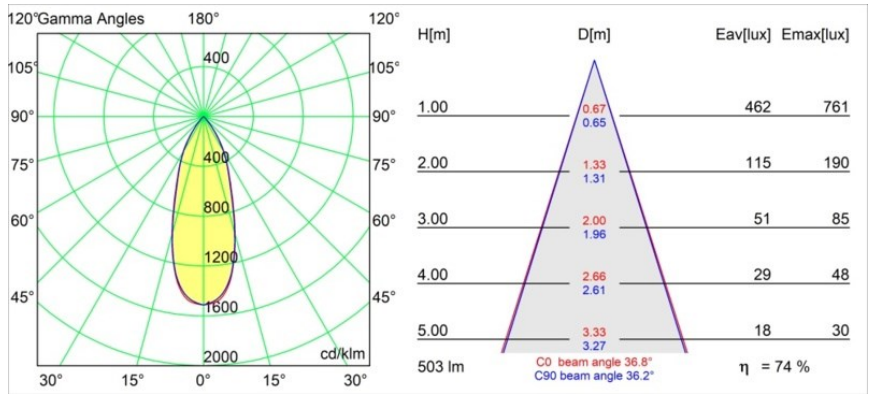

Light distribution & beam diagram