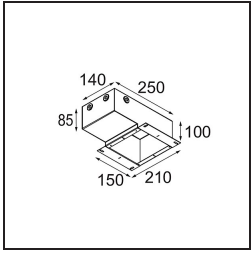

11624030 Installation Housing 140x250x100x210