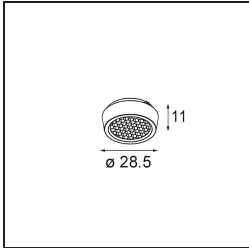

### Specifications

Material	11490232
Light Source Type	LED
LED Type	BRIDGELUX WARMDIM 6W
LED technology	LED COB
CRI	Min. 95
Colour Temperature	1800-3000K (Warm Dim)
Lifetime	L80B10 @50,000 Hours
Lamp Included	Yes
Number of Light Sources	1
CIE flux code	98 100 100 100 75
Binning (SDCM)	3
Light Direction	Down
Optic	Reflector
Measured beam angle (°)	36.8
Input Voltage	Constant Current Driver Required
Electrical Class	III
IP Rating	20
Glow wire rating (°C)	960
Indoor/Outdoor	Indoor
Application	Ceiling, Wall
Mounting	Recessed
Cut-out size (mm)	ø65
Mounting depth (mm)	55.0
Adjustability	H 360° V 60°
Distance to Lighted Object (m)	0,1
Primary Colour & Primary Finish	Black, Structure
Gross weight (g)	252.0
Drive current (mA)	350
Min. forward voltage (Vf)	15,5
Max. forward voltage (Vf)	18,5
Connected load (W)	6,0
Luminous flux per lamp (lm)	375
Efficacy (lm/W)	62
Glare rating	20

**TM30 & CRI diagram**

**Light distribution & beam diagram**

Diagrams

**Optical Accessories**

**14192032** Snoot 26 Black Matt

**14191032** Honeycomb 26 Black Matt

**14193032** Crossblade 26 Black Matt

**Decorative Accessories**