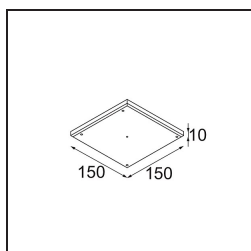

12292630 Gypsum Fibreboard 150x150

Choose a required accessory