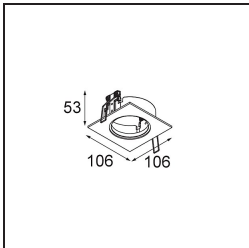

### Specifications

Material	11490209
Light Source Type	LED
LED Type	BRIDGELUX WARMDIM 6W
LED technology	LED COB
CRI	Min. 95
Colour Temperature	1800-3000K (Warm Dim)
Lifetime	L80B10 @50,000 Hours
Lamp Included	Yes
Number of Light Sources	1
CIE flux code	97 99 100 100 76
Binning (SDCM)	3
Light Direction	Down
Optic	Reflector
Measured beam angle (°)	36.7
Input Voltage	Constant Current Driver Required
Electrical Class	III
IP Rating	20
Glow wire rating (°C)	960
Indoor/Outdoor	Indoor
Application	Ceiling, Wall
Mounting	Recessed
Cut-out size (mm)	ø65
Mounting depth (mm)	55.0
Adjustability	H 360° V 60°
Distance to Lighted Object (m)	0,1
Primary Colour & Primary Finish	White, Structure
Gross weight (g)	252.0
Drive current (mA)	350
Min. forward voltage (Vf)	15,5
Max. forward voltage (Vf)	18,5
Connected load (W)	6,0
Luminous flux per lamp (lm)	381
Efficacy (lm/W)	63
Glare rating	20

**TM30 & CRI diagram**

**Light distribution & beam diagram**

**Optical Accessories**

**14192032** Snoot 26 Black Matt

**14191032** Honeycomb 26 Black Matt

**14193032** Crossblade 26 Black Matt

**Decorative Accessories**