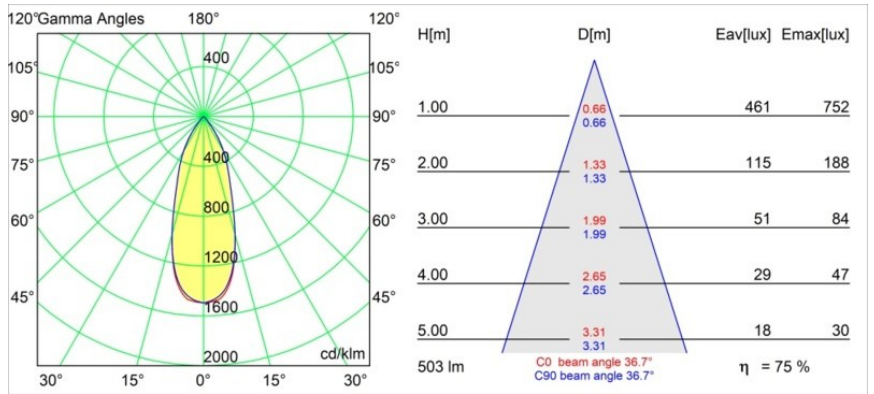

Light distribution & beam diagram