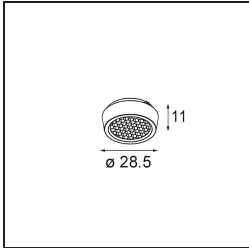

### Specifications

Material	11490209
Light Source Type	LED
LED Type	BRIDGELUX WARMDIM 6W
LED technology	LED COB
CRI	Min. 95
Colour Temperature	1800-3000K (Warm Dim)
Lifetime	L80B10 @50,000 Hours
Lamp Included	Yes
Number of Light Sources	1
CIE flux code	97 99 100 100 76
Binning (SDCM)	3
Light Direction	Down
Optic	Reflector
Measured beam angle (°)	36.7
Input Voltage	Constant Current Driver Required
Electrical Class	III
IP Rating	20
Glow wire rating (°C)	960
Indoor/Outdoor	Indoor
Application	Ceiling, Wall
Mounting	Recessed
Cut-out size (mm)	ø65
Mounting depth (mm)	55.0
Adjustability	H 360° V 60°
Distance to Lighted Object (m)	0,1
Primary Colour & Primary Finish	White, Structure
Gross weight (g)	252.0
Drive current (mA)	350
Min. forward voltage (Vf)	15,5
Max. forward voltage (Vf)	18,5
Connected load (W)	6,0
Luminous flux per lamp (lm)	381
Efficacy (lm/W)	63
Glare rating	20

**TM30 & CRI diagram**

**Light distribution & beam diagram**

**Optical Accessories**

**14192032** Snoot 26 Black Matt

**14191032** Honeycomb 26 Black Matt

**14193032** Crossblade 26 Black Matt

**Decorative Accessories**