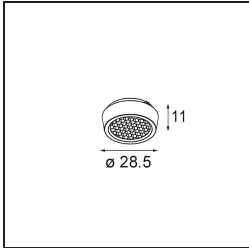

Material	11490132
Light Source Type	LED
LED Type	CREE 1304
LED technology	LED COB
CRI	Min. 90
Colour Temperature	3000K
Lifetime	L90B10 @50,000 Hours
Lamp Included	Yes
Number of Light Sources	1
CIE flux code	100 100 100 100 77
Binning (SDCM)	2
Light Direction	Down
Optic	Reflector
Measured beam angle (°)	24.8
Input Voltage	Constant Current Driver Required
Electrical Class	III
IP Rating	20
Glow wire rating (°C)	960
Indoor/Outdoor	Indoor
Application	Ceiling, Wall
Mounting	Recessed
Cut-out size (mm)	ø65
Mounting depth (mm)	55.0
Adjustability	H 360° V 60°
Distance to Lighted Object (m)	0,1
Primary Colour & Primary Finish	Black, Structure
Gross weight (g)	256.0
Drive current (mA)	350 500 700
Min. forward voltage (Vf)	7,5 7,8 8,1
Max. forward voltage (Vf)	9,5 9,8 10,1
Connected load (W)	3,0 4,4 6,4
Luminous flux per lamp (lm)	265 357 461
Efficacy (lm/W)	88 81 72
Glare rating	17 18 19

TM30 & CRI diagram

Light distribution & beam diagram

Diagrams

Optical Accessories

14192032 Snoot 26 Black Matt

14191032 Honeycomb 26 Black Matt

14193032 Crossblade 26 Black Matt

Decorative Accessories