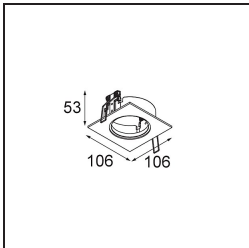

Material	11490132
Light Source Type	LED
LED Type	CREE 1304
LED technology	LED COB
CRI	Min. 90
Colour Temperature	3000K
Lifetime	L90B10 @50,000 Hours
Lamp Included	Yes
Number of Light Sources	1
CIE flux code	100 100 100 100 77
Binning (SDCM)	2
Light Direction	Down
Optic	Reflector
Measured beam angle (°)	24.8
Input Voltage	Constant Current Driver Required
Electrical Class	III
IP Rating	20
Glow wire rating (°C)	960
Indoor/Outdoor	Indoor
Application	Ceiling, Wall
Mounting	Recessed
Cut-out size (mm)	ø65
Mounting depth (mm)	55.0
Adjustability	H 360° V 60°
Distance to Lighted Object (m)	0,1
Primary Colour & Primary Finish	Black, Structure
Gross weight (g)	256.0
Drive current (mA)	350 500 700
Min. forward voltage (Vf)	7,5 7,8 8,1
Max. forward voltage (Vf)	9,5 9,8 10,1
Connected load (W)	3,0 4,4 6,4
Luminous flux per lamp (lm)	265 357 461
Efficacy (lm/W)	88 81 72
Glare rating	17 18 19

TM30 & CRI diagram

Light distribution & beam diagram

Diagrams

Optical Accessories

14192032 Snoot 26 Black Matt

14191032 Honeycomb 26 Black Matt

14193032 Crossblade 26 Black Matt

Decorative Accessories