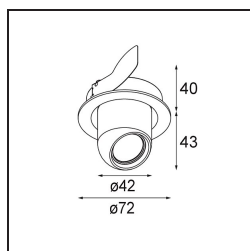

Date
Customer
Project
Type

Pupil Recessed Adjustable 72 1x LED 3000K Medium DE Black Structure

Specifications

Pupil is an orientable downlight full of surprises and contradictions. Using nature as his muse, Dutch designer Basten Leijh created this organic, quirky and curvy shape that points the light where you don't expect it. How can such curves be so functional? Let Pupil express the minimalist and nonconformist in you.

Material	11490132
Light Source Type	LED
LED Type	CREE 1304
LED technology	LED COB
CRI	Min. 90
Colour Temperature	3000K
Lifetime	L90B10 @50,000 Hours
Lamp Included	Yes
Number of Light Sources	1
CIE flux code	100 100 100 100 77
Binning (SDCM)	2
Light Direction	Down
Optic	Reflector
Measured beam angle (°)	24.8
Input Voltage	Constant Current Driver Required
Electrical Class	III
IP Rating	20
Glow wire rating (°C)	960
Indoor/Outdoor	Indoor
Application	Ceiling, Wall
Mounting	Recessed
Cut-out size (mm)	ø65
Mounting depth (mm)	55.0
Adjustability	H 360° V 60°
Distance to Lighted Object (m)	0,1
Primary Colour & Primary Finish	Black, Structure
Gross weight (g)	256.0
Drive current (mA)	350 500 700
Min. forward voltage (Vf)	7,5 7,8 8,1
Max. forward voltage (Vf)	9,5 9,8 10,1
Connected load (W)	3,0 4,4 6,4
Luminous flux per lamp (lm)	265 357 461
Efficacy (lm/W)	88 81 72
Glare rating	17 18 19