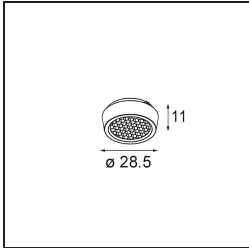

Material	11490109
Light Source Type	LED
LED Type	CREE 1304
LED technology	LED COB
CRI	Min. 90
Colour Temperature	3000K
Lifetime	L90B10 @50,000 Hours
Lamp Included	Yes
Number of Light Sources	1
CIE flux code	98 99 100 100 80
Binning (SDCM)	2
Light Direction	Down
Optic	Reflector
Measured beam angle (°)	25.4
Input Voltage	Constant Current Driver Required
Electrical Class	III
IP Rating	20
Glow wire rating (°C)	960
Indoor/Outdoor	Indoor
Application	Ceiling, Wall
Mounting	Recessed
Cut-out size (mm)	ø65
Mounting depth (mm)	55.0
Adjustability	H 360° V 60°
Distance to Lighted Object (m)	0,1
Primary Colour & Primary Finish	White, Structure
Gross weight (g)	256.0
Drive current (mA)	350 500 700
Min. forward voltage (Vf)	7.5 7.8 8.1
Max. forward voltage (Vf)	9.5 9.8 10.1
Connected load (W)	3.0 4.4 6.4
Luminous flux per lamp (lm)	275 370 478
Efficacy (lm/W)	92 84 75
Glare rating	18 19 20

TM30 & CRI diagram

Light distribution & beam diagram

Diagrams

Optical Accessories

14192032 Snoot 26 Black Matt

14191032 Honeycomb 26 Black Matt

14193032 Crossblade 26 Black Matt

Decorative Accessories