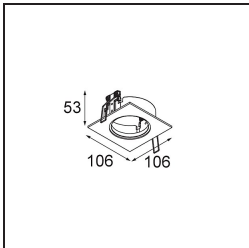

Material	11490109
Light Source Type	LED
LED Type	CREE 1304
LED technology	LED COB
CRI	Min. 90
Colour Temperature	3000K
Lifetime	L90B10 @50,000 Hours
Lamp Included	Yes
Number of Light Sources	1
CIE flux code	98 99 100 100 80
Binning (SDCM)	2
Light Direction	Down
Optic	Reflector
Measured beam angle (°)	25.4
Input Voltage	Constant Current Driver Required
Electrical Class	III
IP Rating	20
Glow wire rating (°C)	960
Indoor/Outdoor	Indoor
Application	Ceiling, Wall
Mounting	Recessed
Cut-out size (mm)	ø65
Mounting depth (mm)	55.0
Adjustability	H 360° V 60°
Distance to Lighted Object (m)	0,1
Primary Colour & Primary Finish	White, Structure
Gross weight (g)	256.0
Drive current (mA)	350 500 700
Min. forward voltage (Vf)	7.5 7.8 8.1
Max. forward voltage (Vf)	9.5 9.8 10.1
Connected load (W)	3.0 4.4 6.4
Luminous flux per lamp (lm)	275 370 478
Efficacy (lm/W)	92 84 75
Glare rating	18 19 20

TM30 & CRI diagram

Light distribution & beam diagram

Diagrams

Optical Accessories

14192032 Snoot 26 Black Matt

14191032 Honeycomb 26 Black Matt

14193032 Crossblade 26 Black Matt

Decorative Accessories