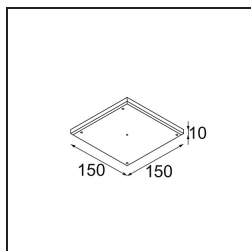

12292630 Gypsum Fibreboard 150x150

Choose a required accessory