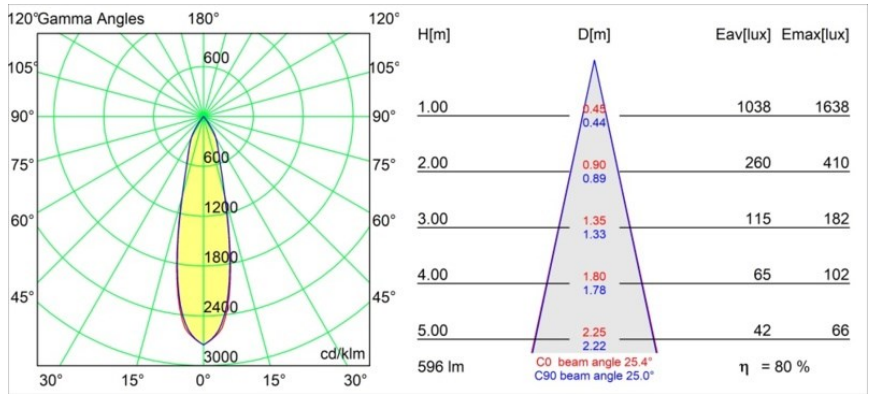

Light distribution & beam diagram