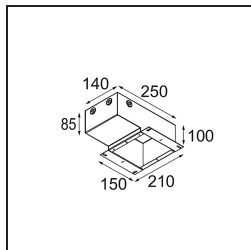

11624030 Installation Housing 140x250x100x210