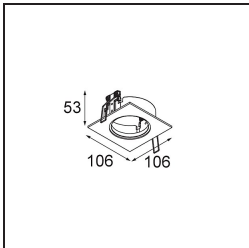

Material	11490032
Light Source Type	LED
LED Type	CREE 1304
LED technology	LED COB
CRI	Min. 90
Colour Temperature	2700K
Lifetime	L90B10 @50,000 Hours
Lamp Included	Yes
Number of Light Sources	1
CIE flux code	100 100 100 100 77
Binning (SDCM)	2
Light Direction	Down
Optic	Reflector
Measured beam angle (°)	24.8
Input Voltage	Constant Current Driver Required
Electrical Class	III
IP Rating	20
Glow wire rating (°C)	960
Indoor/Outdoor	Indoor
Application	Ceiling, Wall
Mounting	Recessed
Cut-out size (mm)	ø65
Mounting depth (mm)	55.0
Adjustability	H 360° V 60°
Distance to Lighted Object (m)	0,1
Primary Colour & Primary Finish	Black, Structure
Gross weight (g)	256.0
Drive current (mA)	350 500 700
Min. forward voltage (Vf)	7,5 7,8 8,1
Max. forward voltage (Vf)	9,5 9,8 10,1
Connected load (W)	3,0 4,4 6,4
Luminous flux per lamp (lm)	265 357 461
Efficacy (lm/W)	88 81 72
Glare rating	17 18 19

TM30 & CRI diagram

Light distribution & beam diagram

Diagrams

Optical Accessories

14192032 Snoot 26 Black Matt

14191032 Honeycomb 26 Black Matt

14193032 Crossblade 26 Black Matt

Decorative Accessories