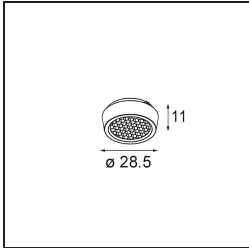

Material	11490032
Light Source Type	LED
LED Type	CREE 1304
LED technology	LED COB
CRI	Min. 90
Colour Temperature	2700K
Lifetime	L90B10 @50,000 Hours
Lamp Included	Yes
Number of Light Sources	1
CIE flux code	100 100 100 100 77
Binning (SDCM)	2
Light Direction	Down
Optic	Reflector
Measured beam angle (°)	24.8
Input Voltage	Constant Current Driver Required
Electrical Class	III
IP Rating	20
Glow wire rating (°C)	960
Indoor/Outdoor	Indoor
Application	Ceiling, Wall
Mounting	Recessed
Cut-out size (mm)	ø65
Mounting depth (mm)	55.0
Adjustability	H 360° V 60°
Distance to Lighted Object (m)	0,1
Primary Colour & Primary Finish	Black, Structure
Gross weight (g)	256.0
Drive current (mA)	350 500 700
Min. forward voltage (Vf)	7,5 7,8 8,1
Max. forward voltage (Vf)	9,5 9,8 10,1
Connected load (W)	3,0 4,4 6,4
Luminous flux per lamp (lm)	265 357 461
Efficacy (lm/W)	88 81 72
Glare rating	17 18 19

TM30 & CRI diagram

Light distribution & beam diagram

Diagrams

Optical Accessories

14192032 Snoot 26 Black Matt

14191032 Honeycomb 26 Black Matt

14193032 Crossblade 26 Black Matt

Decorative Accessories