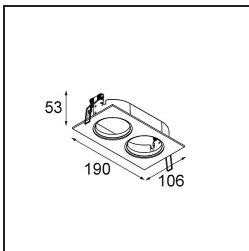

14042132 K-Set 72 2x Black Structure
14042109 K-Set 72 2x White Structure
14042171 FFD_K-set 72 2x donkey grey struc