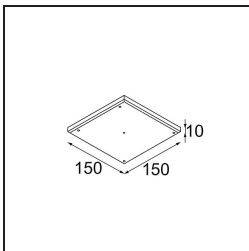

- **12292630** Gypsum Fibreboard 150x150

Choose a required accessory