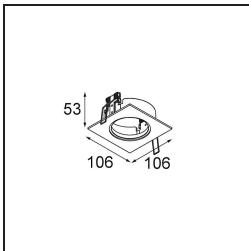

Date
Customer
Project
Type

*Pupil Recessed Adjustable 72 1x LED 2700K Medium DE Black Structure*

**Specifications**

Material	11490032
Light Source Type	LED
LED Type	CREE 1304
LED technology	LED COB
CRI	Min. 90
Colour Temperature	2700K
Lifetime	L80B20 @50,000 Hours
Lamp Included	Yes
Number of Light Sources	1
CIE flux code	100 100 100 100 77
Binning (SDCM)	2
Light Direction	Down
Optic	Reflector
Measured beam angle (°)	24.8
Input Voltage	Constant Current Driver Required
Electrical Class	III
IP Rating	20
Glow wire rating (°C)	960
Indoor/Outdoor	Indoor
Application	Ceiling, Wall
Mounting	Recessed
Cut-out size (mm)	ø65
Mounting depth (mm)	55.0
Adjustability	H 360° V 60°
Distance to Lighted Object (m)	0,1
Primary Colour & Primary Finish	Black, Structure
Gross weight (g)	256.0
Drive current (mA)	350      500      700
Min. forward voltage (Vf)	7,5      7,8      8,1
Max. forward voltage (Vf)	9,5      9,8      10,1
Connected load (W)	3,0      4,4      6,4
Delivered lumens (lm)	265      357      461
Efficacy (lm/W)	88      81      72
Glare rating	17      18      19

**TM30 & CRI diagram**

**Light distribution & beam diagram**

**Optical Accessories**

**14192032** Snoot 26 Black Matt

**14191032** Honeycomb 26 Black Matt

**14193032** Crossblade 26 Black Matt

**Decorative Accessories**