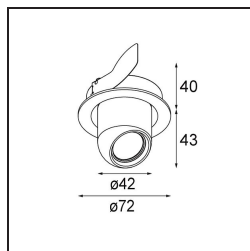

Date
Customer
Project
Type

*Pupil Recessed Adjustable 72 1x LED 2700K Medium DE Black Structure*

Specifications

Pupil is an orientable downlight full of surprises and contradictions. Using nature as his muse, Dutch designer Basten Leijh created this organic, quirky and curvy shape that points the light where you don't expect it. How can such curves be so functional? Let Pupil express the minimalist and nonconformist in you.

**Specifications**

Material	11490032
Light Source Type	LED
LED Type	CREE 1304
LED technology	LED COB
CRI	Min. 90
Colour Temperature	2700K
Lifetime	L80B20 @50,000 Hours
Lamp Included	Yes
Number of Light Sources	1
CIE flux code	100 100 100 100 77
Binning (SDCM)	2
Light Direction	Down
Optic	Reflector
Measured beam angle (°)	24.8
Input Voltage	Constant Current Driver Required
Electrical Class	III
IP Rating	20
Glow wire rating (°C)	960
Indoor/Outdoor	Indoor
Application	Ceiling, Wall
Mounting	Recessed
Cut-out size (mm)	ø65
Mounting depth (mm)	55.0
Adjustability	H 360° V 60°
Distance to Lighted Object (m)	0,1
Primary Colour & Primary Finish	Black, Structure
Gross weight (g)	256.0
Drive current (mA)	350      500      700
Min. forward voltage (Vf)	7,5      7,8      8,1
Max. forward voltage (Vf)	9,5      9,8      10,1
Connected load (W)	3,0      4,4      6,4
Delivered lumens (lm)	265      357      461
Efficacy (lm/W)	88      81      72
Glare rating	17      18      19