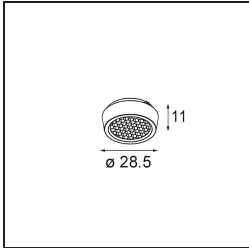

Material	11490032
Light Source Type	LED
LED Type	CREE 1304
LED technology	LED COB
CRI	Min. 90
Colour Temperature	2700K
Lifetime	L90B10 @50,000 Hours
Lamp Included	Yes
Number of Light Sources	1
CIE flux code	100 100 100 100 77
Binning (SDCM)	2
Light Direction	Down
Optic	Reflector
Measured beam angle (°)	24.8
Input Voltage	Constant Current Driver Required
Electrical Class	III
IP Rating	20
Glow wire rating (°C)	960
Indoor/Outdoor	Indoor
Application	Ceiling, Wall
Mounting	Recessed
Cut-out size (mm)	ø65
Mounting depth (mm)	55.0
Adjustability	H 360° V 60°
Distance to Lighted Object (m)	0,1
Primary Colour & Primary Finish	Black, Structure
Gross weight (g)	256.0
Drive current (mA)	350      500      700
Min. forward voltage (Vf)	7,5      7,8      8,1
Max. forward voltage (Vf)	9,5      9,8      10,1
Connected load (W)	3,0      4,4      6,4
Luminous flux per lamp (lm)	265      357      461
Efficacy (lm/W)	88      81      72
Glare rating	17      18      19

**TM30 & CRI diagram**

**Light distribution & beam diagram**

**Optical Accessories**

**14192032** Snoot 26 Black Matt

**14191032** Honeycomb 26 Black Matt

**14193032** Crossblade 26 Black Matt

**Decorative Accessories**