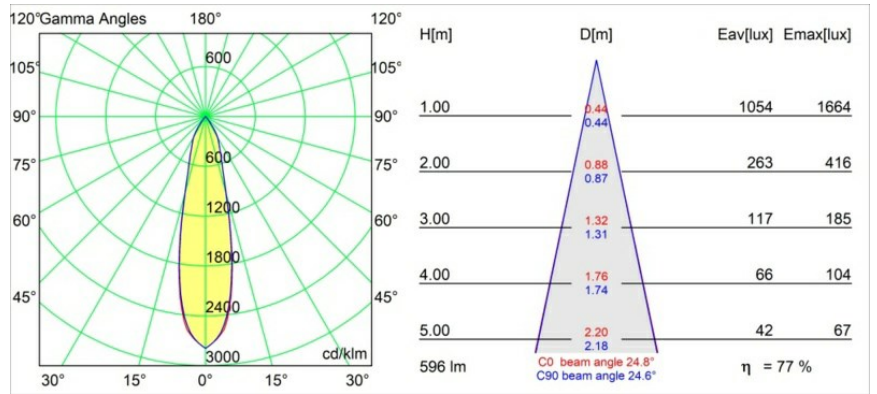

Light distribution & beam diagram