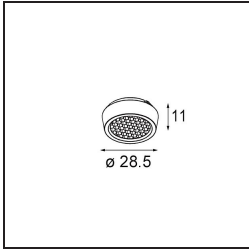

Specifications

Material	11490032
Light Source Type	LED
LED Type	CREE 1304
LED technology	LED COB
CRI	Min. 90
Colour Temperature	2700K
Lifetime	L90B10 @50,000 Hours
Lamp Included	Yes
Number of Light Sources	1
CIE flux code	100 100 100 100 77
Binning (SDCM)	2
Light Direction	Down
Optic	Reflector
Measured beam angle (°)	24.8
Input Voltage	Constant Current Driver Required
Electrical Class	III
IP Rating	20
Glow wire rating (°C)	960
Indoor/Outdoor	Indoor
Application	Ceiling, Wall
Mounting	Recessed
Cut-out size (mm)	ø65
Mounting depth (mm)	55.0
Adjustability	H 360° V 60°
Distance to Lighted Object (m)	0,1
Primary Colour & Primary Finish	Black, Structure
Gross weight (g)	256.0
Drive current (mA)	350 500 700
Min. forward voltage (Vf)	7,5 7,8 8,1
Max. forward voltage (Vf)	9,5 9,8 10,1
Connected load (W)	3,0 4,4 6,4
Delivered lumens (lm)	265 357 461
Efficacy (lm/W)	88 81 72
Glare rating	17 18 19

TM30 & CRI diagram

Light distribution & beam diagram

Optical Accessories

14192032 Snoot 26 Black Matt

14191032 Honeycomb 26 Black Matt

14193032 Crossblade 26 Black Matt

Decorative Accessories

14042009 K-Set 72 1x White Structure
14042032 K-Set 72 1x Black Structure
14042071 FFD_K-set 72 1x donkey grey struc