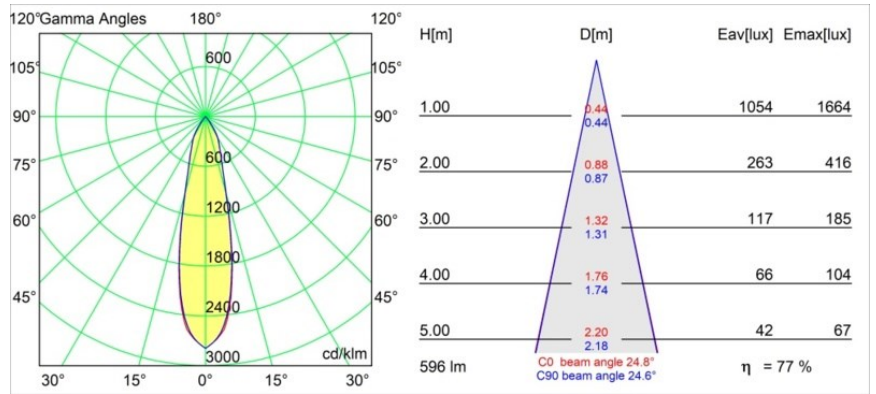

Light distribution & beam diagram