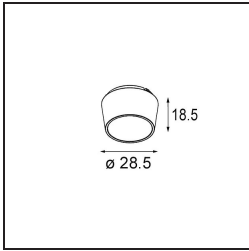

Optical Accessories

14192032 Snoot 26 Black Matt