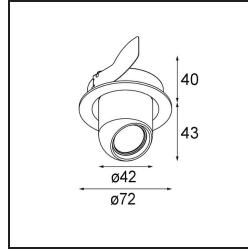

Date
Customer
Project
Type

*Pupil Recessed Adjustable 72 1x LED 2700K Medium DE Black Structure*

**Specifications**

Material	11490032
Light Source Type	LED
LED Type	CREE 1304
LED technology	LED COB
CRI	Min. 90
Colour Temperature	2700K
Lifetime	L80B20 @50,000 Hours
Lamp Included	Yes
Number of Light Sources	1
CIE flux code	100 100 100 100 77
Binning (SDCM)	2
Light Direction	Down
Optic	Reflector
Measured beam angle (°)	24.8
Input Voltage	Constant Current Driver Required
Electrical Class	III
IP Rating	20
Glow wire rating (°C)	960
Indoor/Outdoor	Indoor
Application	Ceiling, Wall
Mounting	Recessed
Cut-out size (mm)	ø65
Mounting depth (mm)	55.0
Adjustability	H 360° V 60°
Distance to Lighted Object (m)	0,1
Primary Colour & Primary Finish	Black, Structure
Gross weight (g)	256.0
Drive current (mA)	350      500      700
Min. forward voltage (Vf)	7,5      7,8      8,1
Max. forward voltage (Vf)	9,5      9,8      10,1
Connected load (W)	3,0      4,4      6,4
Delivered lumens (lm)	265      357      461
Efficacy (lm/W)	88      81      72
Glare rating	17      18      19