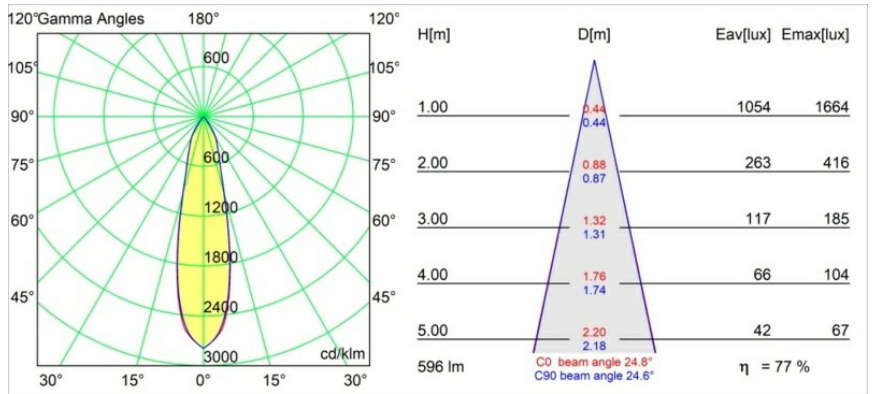

Light distribution & beam diagram