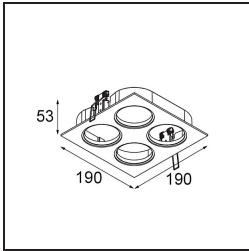

- **14042309** FFD_K-set 72 4SQx white struc
- **14042332** FFD_K-set 72 4SQx black struc
- **14042371** FFD_K-set 72 4SQx donkey grey struc