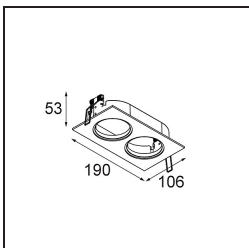

14042132 K-Set 72 2x Black Structure

14042109 K-Set 72 2x White Structure

Installation Accessories