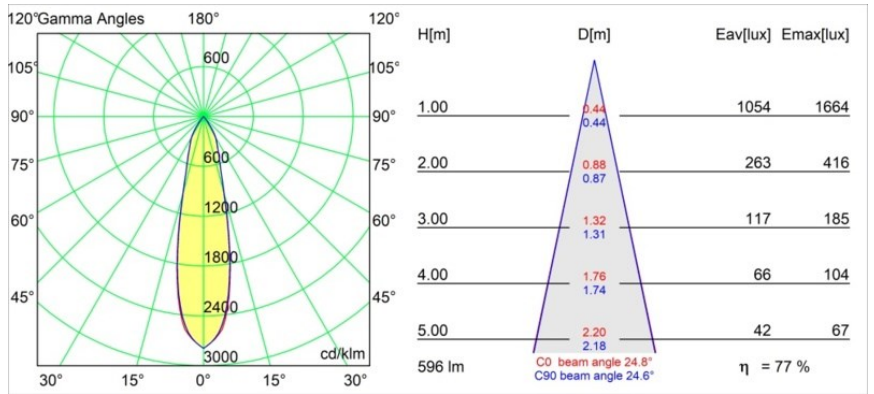

Light distribution & beam diagram