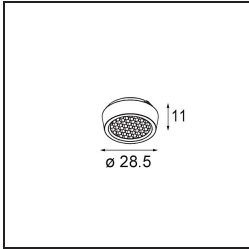

Date
Customer
Project
Type

*Pupil Recessed Adjustable 72 1x LED 2700K Medium DE Black Structure*

**Specifications**

Material	11490032
Light Source Type	LED
LED Type	CREE 1304
LED technology	LED COB
CRI	Min. 90
Colour Temperature	2700K
Lifetime	L80B20 @50,000 Hours
Lamp Included	Yes
Number of Light Sources	1
CIE flux code	100 100 100 100 77
Binning (SDCM)	2
Light Direction	Down
Optic	Reflector
Measured beam angle (°)	24.8
Input Voltage	Constant Current Driver Required
Electrical Class	III
IP Rating	20
Glow wire rating (°C)	960
Indoor/Outdoor	Indoor
Application	Ceiling, Wall
Mounting	Recessed
Cut-out size (mm)	ø65
Mounting depth (mm)	55.0
Adjustability	H 360° V 60°
Distance to Lighted Object (m)	0,1
Primary Colour & Primary Finish	Black, Structure
Gross weight (g)	256.0
Drive current (mA)	350      500      700
Min. forward voltage (Vf)	7,5      7,8      8,1
Max. forward voltage (Vf)	9,5      9,8      10,1
Connected load (W)	3,0      4,4      6,4
Delivered lumens (lm)	265      357      461
Efficacy (lm/W)	88      81      72
Glare rating	17      18      19

**TM30 & CRI diagram**

**Light distribution & beam diagram**

**Optical Accessories**

**14192032** Snoot 26 Black Matt

**14191032** Honeycomb 26 Black Matt

**14193032** Crossblade 26 Black Matt

**Decorative Accessories**