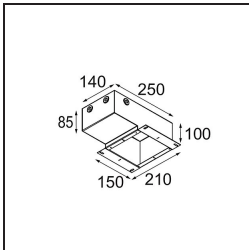

Installation Accessories

- **11624030** Installation Housing 140x250x100x210