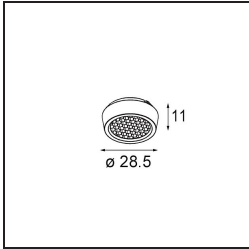

**Specifications**

Material	11490032
Light Source Type	LED
LED Type	CREE 1304
LED technology	LED COB
CRI	Min. 90
Colour Temperature	2700K
Lifetime	L80B20 @50,000 Hours
Lamp Included	Yes
Number of Light Sources	1
CIE flux code	100 100 100 100 77
Binning (SDCM)	2
Light Direction	Down
Optic	Reflector
Measured beam angle (°)	24.8
Input Voltage	Constant Current Driver Required
Electrical Class	III
IP Rating	20
Glow wire rating (°C)	960
Indoor/Outdoor	Indoor
Application	Ceiling, Wall
Mounting	Recessed
Cut-out size (mm)	ø65
Mounting depth (mm)	55.0
Adjustability	H 360° V 60°
Distance to Lighted Object (m)	0,1
Primary Colour & Primary Finish	Black, Structure
Gross weight (g)	256.0
Drive current (mA)	350      500      700
Min. forward voltage (Vf)	7,5      7,8      8,1
Max. forward voltage (Vf)	9,5      9,8      10,1
Connected load (W)	3,0      4,4      6,4
Delivered lumens (lm)	265      357      461
Efficacy (lm/W)	88      81      72
Glare rating	17      18      19

**TM30 & CRI diagram**

**Light distribution & beam diagram**

**Optical Accessories**

**14192032** Snoot 26 Black Matt

**14191032** Honeycomb 26 Black Matt

**14193032** Crossblade 26 Black Matt

**Decorative Accessories**