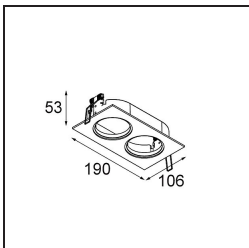

14042132 K-Set 72 2x Black Structure
14042109 K-Set 72 2x White Structure
14042171 FFD_K-set 72 2x donkey grey struc