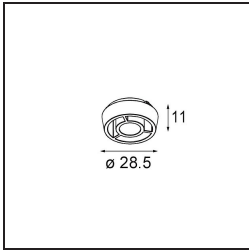

Date
Customer
Project
Type

*Pupil Recessed Adjustable 72 1x LED 2700K Medium DE Black Structure*

**Specifications**

Material	11490032
Light Source Type	LED
LED Type	CREE 1304
LED technology	LED COB
CRI	Min. 90
Colour Temperature	2700K
Lifetime	L80B20 @50,000 Hours
Lamp Included	Yes
Number of Light Sources	1
CIE flux code	100 100 100 100 77
Binning (SDCM)	2
Light Direction	Down
Optic	Reflector
Measured beam angle (°)	24.8
Input Voltage	Constant Current Driver Required
Electrical Class	III
IP Rating	20
Glow wire rating (°C)	960
Indoor/Outdoor	Indoor
Application	Ceiling, Wall
Mounting	Recessed
Cut-out size (mm)	ø65
Mounting depth (mm)	55.0
Adjustability	H 360° V 60°
Distance to Lighted Object (m)	0,1
Primary Colour & Primary Finish	Black, Structure
Gross weight (g)	256.0
Drive current (mA)	350      500      700
Min. forward voltage (Vf)	7,5      7,8      8,1
Max. forward voltage (Vf)	9,5      9,8      10,1
Connected load (W)	3,0      4,4      6,4
Delivered lumens (lm)	265      357      461
Efficacy (lm/W)	88      81      72
Glare rating	17      18      19

**TM30 & CRI diagram**

**Light distribution & beam diagram**

**Optical Accessories**

**14192032** Snoot 26 Black Matt

**14191032** Honeycomb 26 Black Matt

**14193032** Crossblade 26 Black Matt

**Decorative Accessories**