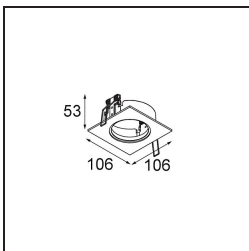

**Specifications**

Material	11490032
Light Source Type	LED
LED Type	CREE 1304
LED technology	LED COB
CRI	Min. 90
Colour Temperature	2700K
Lifetime	L80B20 @50,000 Hours
Lamp Included	Yes
Number of Light Sources	1
CIE flux code	100 100 100 100 77
Binning (SDCM)	2
Light Direction	Down
Optic	Reflector
Measured beam angle (°)	24.8
Input Voltage	Constant Current Driver Required
Electrical Class	III
IP Rating	20
Glow wire rating (°C)	960
Indoor/Outdoor	Indoor
Application	Ceiling, Wall
Mounting	Recessed
Cut-out size (mm)	ø65
Mounting depth (mm)	55.0
Adjustability	H 360° V 60°
Distance to Lighted Object (m)	0,1
Primary Colour & Primary Finish	Black, Structure
Gross weight (g)	256.0
Drive current (mA)	350      500      700
Min. forward voltage (Vf)	7,5      7,8      8,1
Max. forward voltage (Vf)	9,5      9,8      10,1
Connected load (W)	3,0      4,4      6,4
Delivered lumens (lm)	265      357      461
Efficacy (lm/W)	88      81      72
Glare rating	17      18      19

**TM30 & CRI diagram**

**Light distribution & beam diagram**

**Optical Accessories**

**14192032** Snoot 26 Black Matt

**14191032** Honeycomb 26 Black Matt

**14193032** Crossblade 26 Black Matt

**Decorative Accessories**