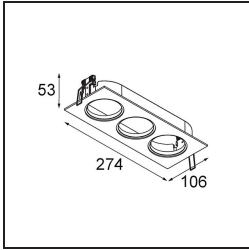

- **14042209** FFD_K-set 72 3x white struc
- **14042232** FFD_K-set 72 3x black struc
- **14042271** FFD_K-set 72 3x donkey grey struc