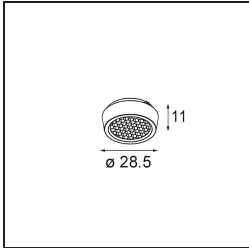

Date
Customer
Project
Type

*Pupil Recessed Adjustable 72 1x LED 2700K Medium DE Black Structure*

**Specifications**

Material	11490032
Light Source Type	LED
LED Type	CREE 1304
LED technology	LED COB
CRI	Min. 90
Colour Temperature	2700K
Lifetime	L90B10 @50,000 Hours
Lamp Included	Yes
Number of Light Sources	1
CIE flux code	100 100 100 100 77
Binning (SDCM)	2
Light Direction	Down
Optic	Reflector
Measured beam angle (°)	24.8
Input Voltage	Constant Current Driver Required
Electrical Class	III
IP Rating	20
Glow wire rating (°C)	960
Indoor/Outdoor	Indoor
Application	Ceiling, Wall
Mounting	Recessed
Cut-out size (mm)	ø65
Mounting depth (mm)	55.0
Adjustability	H 360° V 60°
Distance to Lighted Object (m)	0,1
Primary Colour & Primary Finish	Black, Structure
Gross weight (g)	256.0
Drive current (mA)	350      500      700
Min. forward voltage (Vf)	7.5      7.8      8.1
Max. forward voltage (Vf)	9.5      9.8      10.1
Connected load (W)	3.0      4.4      6.4
Luminous flux per lamp (lm)	265      357      461
Efficacy (lm/W)	88      81      72
Glare rating	17      18      19

**TM30 & CRI diagram**

**Light distribution & beam diagram**

**Optical Accessories**

**14192032** Snoot 26 Black Matt

**14191032** Honeycomb 26 Black Matt

**14193032** Crossblade 26 Black Matt

**Decorative Accessories**