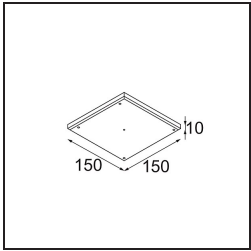

12292630 Gypsum Fibreboard 150x150

Choose a required accessory