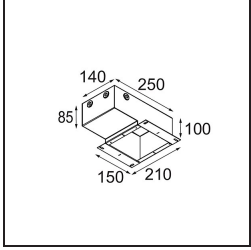

11624030 Installation Housing 140x250x100x210