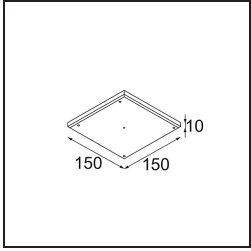

12292630 Gypsum Fibreboard 150x150

Choose a required accessory