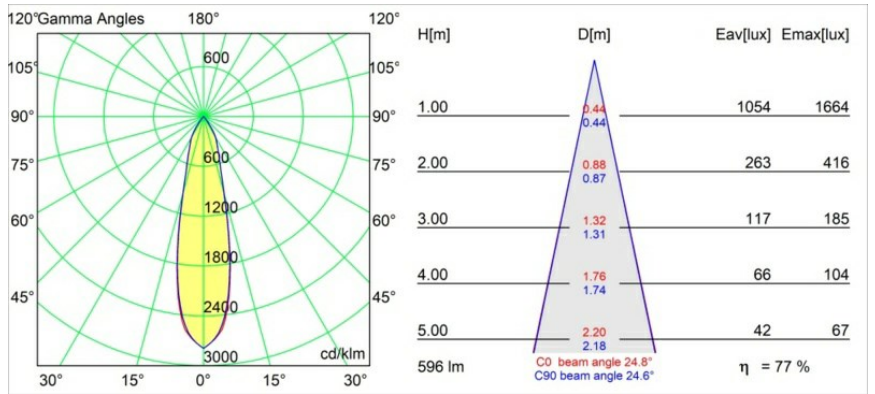

Light distribution & beam diagram