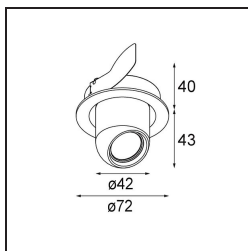

Date
Customer
Project
Type

Pupil Recessed Adjustable 72 1x LED 2700K Medium DE Black Structure

Pupil is an orientable downlight full of surprises and contradictions. Using nature as his muse, Dutch designer Basten Leijh created this organic, quirky and curvy shape that points the light where you don't expect it. How can such curves be so functional? Let Pupil express the minimalist and nonconformist in you.

Specifications

Material	11490032
Light Source Type	LED
LED Type	CREE 1304
LED technology	LED COB
CRI	Min. 90
Colour Temperature	2700K
Lifetime	L90B10 @50,000 Hours
Lamp Included	Yes
Number of Light Sources	1
CIE flux code	100 100 100 100 77
Binning (SDCM)	2
Light Direction	Down
Optic	Reflector
Measured beam angle (°)	24.8
Input Voltage	Constant Current Driver Required
Electrical Class	III
IP Rating	20
Glow wire rating (°C)	960
Indoor/Outdoor	Indoor
Application	Ceiling, Wall
Mounting	Recessed
Cut-out size (mm)	ø65
Mounting depth (mm)	55.0
Adjustability	H 360° V 60°
Distance to Lighted Object (m)	0,1
Primary Colour & Primary Finish	Black, Structure
Gross weight (g)	256.0
Drive current (mA)	350 500 700
Min. forward voltage (Vf)	7,5 7,8 8,1
Max. forward voltage (Vf)	9,5 9,8 10,1
Connected load (W)	3,0 4,4 6,4
Delivered lumens (lm)	265 357 461
Efficacy (lm/W)	88 81 72
Glare rating	17 18 19