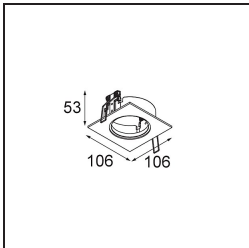

Material	11490032
Light Source Type	LED
LED Type	CREE 1304
LED technology	LED COB
CRI	Min. 90
Colour Temperature	2700K
Lifetime	L90B10 @50,000 Hours
Lamp Included	Yes
Number of Light Sources	1
CIE flux code	100 100 100 100 77
Binning (SDCM)	2
Light Direction	Down
Optic	Reflector
Measured beam angle (°)	24.8
Input Voltage	Constant Current Driver Required
Electrical Class	III
IP Rating	20
Glow wire rating (°C)	960
Indoor/Outdoor	Indoor
Application	Ceiling, Wall
Mounting	Recessed
Cut-out size (mm)	ø65
Mounting depth (mm)	55.0
Adjustability	H 360° V 60°
Distance to Lighted Object (m)	0,1
Primary Colour & Primary Finish	Black, Structure
Gross weight (g)	256.0
Drive current (mA)	350      500      700
Min. forward voltage (Vf)	7,5      7,8      8,1
Max. forward voltage (Vf)	9,5      9,8      10,1
Connected load (W)	3,0      4,4      6,4
Luminous flux per lamp (lm)	265      357      461
Efficacy (lm/W)	88      81      72
Glare rating	17      18      19

**TM30 & CRI diagram**

**Light distribution & beam diagram**

**Optical Accessories**

**14192032** Snoot 26 Black Matt

**14191032** Honeycomb 26 Black Matt

**14193032** Crossblade 26 Black Matt

**Decorative Accessories**