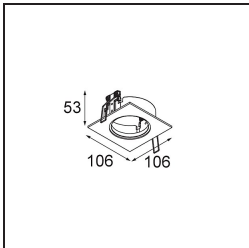

Date
Customer
Project
Type

*Pupil Recessed Adjustable 72 1x LED 2700K Medium DE Black Structure*

**Specifications**

Material	11490032
Light Source Type	LED
LED Type	CREE 1304
LED technology	LED COB
CRI	Min. 90
Colour Temperature	2700K
Lifetime	L90B10 @50,000 Hours
Lamp Included	Yes
Number of Light Sources	1
CIE flux code	100 100 100 100 77
Binning (SDCM)	2
Light Direction	Down
Optic	Reflector
Measured beam angle (°)	24.8
Input Voltage	Constant Current Driver Required
Electrical Class	III
IP Rating	20
Glow wire rating (°C)	960
Indoor/Outdoor	Indoor
Application	Ceiling, Wall
Mounting	Recessed
Cut-out size (mm)	ø65
Mounting depth (mm)	55.0
Adjustability	H 360° V 60°
Distance to Lighted Object (m)	0,1
Primary Colour & Primary Finish	Black, Structure
Gross weight (g)	256.0
Drive current (mA)	350      500      700
Min. forward voltage (Vf)	7.5      7.8      8.1
Max. forward voltage (Vf)	9.5      9.8      10.1
Connected load (W)	3.0      4.4      6.4
Luminous flux per lamp (lm)	265      357      461
Efficacy (lm/W)	88      81      72
Glare rating	17      18      19

**TM30 & CRI diagram**

**Light distribution & beam diagram**

**Optical Accessories**

**14192032** Snoot 26 Black Matt

**14191032** Honeycomb 26 Black Matt

**14193032** Crossblade 26 Black Matt

**Decorative Accessories**