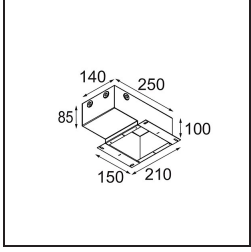

11624030 Installation Housing 140x250x100x210