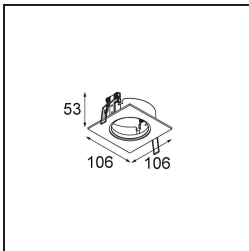

Specifications

Material	11490032
Light Source Type	LED
LED Type	CREE 1304
LED technology	LED COB
CRI	Min. 90
Colour Temperature	2700K
Lifetime	L90B10 @50,000 Hours
Lamp Included	Yes
Number of Light Sources	1
CIE flux code	100 100 100 100 77
Binning (SDCM)	2
Light Direction	Down
Optic	Reflector
Measured beam angle (°)	24.8
Input Voltage	Constant Current Driver Required
Electrical Class	III
IP Rating	20
Glow wire rating (°C)	960
Indoor/Outdoor	Indoor
Application	Ceiling, Wall
Mounting	Recessed
Cut-out size (mm)	ø65
Mounting depth (mm)	55.0
Adjustability	H 360° V 60°
Distance to Lighted Object (m)	0,1
Primary Colour & Primary Finish	Black, Structure
Gross weight (g)	256.0
Drive current (mA)	350 500 700
Min. forward voltage (Vf)	7,5 7,8 8,1
Max. forward voltage (Vf)	9,5 9,8 10,1
Connected load (W)	3,0 4,4 6,4
Delivered lumens (lm)	265 357 461
Efficacy (lm/W)	88 81 72
Glare rating	17 18 19

TM30 & CRI diagram

Light distribution & beam diagram

Optical Accessories

14192032 Snoot 26 Black Matt

14191032 Honeycomb 26 Black Matt

14193032 Crossblade 26 Black Matt

Decorative Accessories

14042009 K-Set 72 1x White Structure
14042032 K-Set 72 1x Black Structure
14042071 FFD_K-set 72 1x donkey grey struc