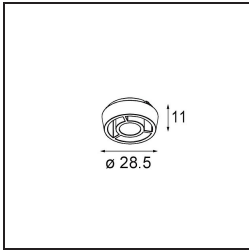

**Specifications**

Material	11490032
Light Source Type	LED
LED Type	CREE 1304
LED technology	LED COB
CRI	Min. 90
Colour Temperature	2700K
Lifetime	L80B20 @50,000 Hours
Lamp Included	Yes
Number of Light Sources	1
CIE flux code	100 100 100 100 77
Binning (SDCM)	2
Light Direction	Down
Optic	Reflector
Measured beam angle (°)	24.8
Input Voltage	Constant Current Driver Required
Electrical Class	III
IP Rating	20
Glow wire rating (°C)	960
Indoor/Outdoor	Indoor
Application	Ceiling, Wall
Mounting	Recessed
Cut-out size (mm)	ø65
Mounting depth (mm)	55.0
Adjustability	H 360° V 60°
Distance to Lighted Object (m)	0,1
Primary Colour & Primary Finish	Black, Structure
Gross weight (g)	256.0
Drive current (mA)	350      500      700
Min. forward voltage (Vf)	7,5      7,8      8,1
Max. forward voltage (Vf)	9,5      9,8      10,1
Connected load (W)	3,0      4,4      6,4
Delivered lumens (lm)	265      357      461
Efficacy (lm/W)	88      81      72
Glare rating	17      18      19

**TM30 & CRI diagram**

**Light distribution & beam diagram**

**Optical Accessories**

**14192032** Snoot 26 Black Matt

**14191032** Honeycomb 26 Black Matt

**14193032** Crossblade 26 Black Matt

**Decorative Accessories**