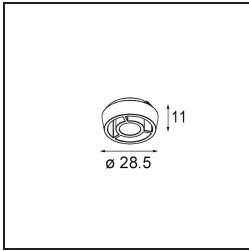

Specifications

Material	11490032
Light Source Type	LED
LED Type	CREE 1304
LED technology	LED COB
CRI	Min. 90
Colour Temperature	2700K
Lifetime	L90B10 @50,000 Hours
Lamp Included	Yes
Number of Light Sources	1
CIE flux code	100 100 100 100 77
Binning (SDCM)	2
Light Direction	Down
Optic	Reflector
Measured beam angle (°)	24.8
Input Voltage	Constant Current Driver Required
Electrical Class	III
IP Rating	20
Glow wire rating (°C)	960
Indoor/Outdoor	Indoor
Application	Ceiling, Wall
Mounting	Recessed
Cut-out size (mm)	ø65
Mounting depth (mm)	55.0
Adjustability	H 360° V 60°
Distance to Lighted Object (m)	0,1
Primary Colour & Primary Finish	Black, Structure
Gross weight (g)	256.0
Drive current (mA)	350 500 700
Min. forward voltage (Vf)	7,5 7,8 8,1
Max. forward voltage (Vf)	9,5 9,8 10,1
Connected load (W)	3,0 4,4 6,4
Delivered lumens (lm)	265 357 461
Efficacy (lm/W)	88 81 72
Glare rating	17 18 19

TM30 & CRI diagram

Light distribution & beam diagram

Optical Accessories

14192032 Snoot 26 Black Matt

14191032 Honeycomb 26 Black Matt

14193032 Crossblade 26 Black Matt

Decorative Accessories

14042009 K-Set 72 1x White Structure
14042032 K-Set 72 1x Black Structure
14042071 FFD_K-set 72 1x donkey grey struc