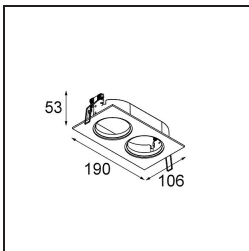

Specifications

Material	11490032
Light Source Type	LED
LED Type	CREE 1304
LED technology	LED COB
CRI	Min. 90
Colour Temperature	2700K
Lifetime	L90B10 @50,000 Hours
Lamp Included	Yes
Number of Light Sources	1
CIE flux code	100 100 100 100 77
Binning (SDCM)	2
Light Direction	Down
Optic	Reflector
Measured beam angle (°)	24.8
Input Voltage	Constant Current Driver Required
Electrical Class	III
IP Rating	20
Glow wire rating (°C)	960
Indoor/Outdoor	Indoor
Application	Ceiling, Wall
Mounting	Recessed
Cut-out size (mm)	ø65
Mounting depth (mm)	55.0
Adjustability	H 360° V 60°
Distance to Lighted Object (m)	0,1
Primary Colour & Primary Finish	Black, Structure
Gross weight (g)	256.0
Drive current (mA)	350 500 700
Min. forward voltage (Vf)	7,5 7,8 8,1
Max. forward voltage (Vf)	9,5 9,8 10,1
Connected load (W)	3,0 4,4 6,4
Delivered lumens (lm)	265 357 461
Efficacy (lm/W)	88 81 72
Glare rating	17 18 19

TM30 & CRI diagram

Light distribution & beam diagram

Optical Accessories

14192032 Snoot 26 Black Matt

14191032 Honeycomb 26 Black Matt

14193032 Crossblade 26 Black Matt

Decorative Accessories

14042009 K-Set 72 1x White Structure
14042032 K-Set 72 1x Black Structure
14042071 FFD_K-set 72 1x donkey grey struc