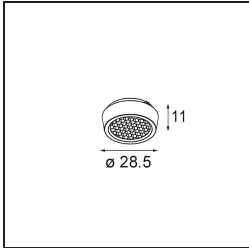

Material	11490009
Light Source Type	LED
LED Type	CREE 1304
LED technology	LED COB
CRI	Min. 90
Colour Temperature	2700K
Lifetime	L90B10 @50,000 Hours
Lamp Included	Yes
Number of Light Sources	1
CIE flux code	98 99 100 100 80
Binning (SDCM)	2
Light Direction	Down
Optic	Reflector
Measured beam angle (°)	25.4
Input Voltage	Constant Current Driver Required
Electrical Class	III
IP Rating	20
Glow wire rating (°C)	960
Indoor/Outdoor	Indoor
Application	Ceiling, Wall
Mounting	Recessed
Cut-out size (mm)	ø65
Mounting depth (mm)	55.0
Adjustability	H 360° V 60°
Distance to Lighted Object (m)	0,1
Primary Colour & Primary Finish	White, Structure
Gross weight (g)	256.0
Drive current (mA)	350 500 700
Min. forward voltage (Vf)	7,5 7,8 8,1
Max. forward voltage (Vf)	9,5 9,8 10,1
Connected load (W)	3,0 4,4 6,4
Luminous flux per lamp (lm)	275 370 478
Efficacy (lm/W)	92 84 75
Glare rating	18 19 20

TM30 & CRI diagram

Light distribution & beam diagram

Diagrams

Optical Accessories

14192032 Snoot 26 Black Matt

14191032 Honeycomb 26 Black Matt

14193032 Crossblade 26 Black Matt

Decorative Accessories