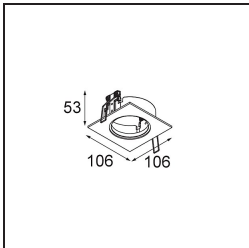

Material	11490009
Light Source Type	LED
LED Type	CREE 1304
LED technology	LED COB
CRI	Min. 90
Colour Temperature	2700K
Lifetime	L90B10 @50,000 Hours
Lamp Included	Yes
Number of Light Sources	1
CIE flux code	98 99 100 100 80
Binning (SDCM)	2
Light Direction	Down
Optic	Reflector
Measured beam angle (°)	25.4
Input Voltage	Constant Current Driver Required
Electrical Class	III
IP Rating	20
Glow wire rating (°C)	960
Indoor/Outdoor	Indoor
Application	Ceiling, Wall
Mounting	Recessed
Cut-out size (mm)	ø65
Mounting depth (mm)	55.0
Adjustability	H 360° V 60°
Distance to Lighted Object (m)	0,1
Primary Colour & Primary Finish	White, Structure
Gross weight (g)	256.0
Drive current (mA)	350 500 700
Min. forward voltage (Vf)	7,5 7,8 8,1
Max. forward voltage (Vf)	9,5 9,8 10,1
Connected load (W)	3,0 4,4 6,4
Luminous flux per lamp (lm)	275 370 478
Efficacy (lm/W)	92 84 75
Glare rating	18 19 20

TM30 & CRI diagram

Light distribution & beam diagram

Diagrams

Optical Accessories

14192032 Snoot 26 Black Matt

14191032 Honeycomb 26 Black Matt

14193032 Crossblade 26 Black Matt

Decorative Accessories