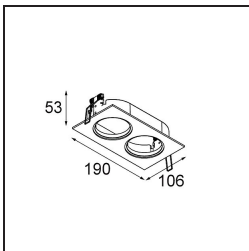

Date
Customer
Project
Type

Pupil Recessed Adjustable 72 1x LED 2700K Medium DE White Structure

Specifications

Material	11490009
Light Source Type	LED
LED Type	CREE 1304
LED technology	LED COB
CRI	Min. 90
Colour Temperature	2700K
Lifetime	L90B10 @50,000 Hours
Lamp Included	Yes
Number of Light Sources	1
CIE flux code	98 99 100 100 80
Binning (SDCM)	2
Light Direction	Down
Optic	Reflector
Measured beam angle (°)	25.4
Input Voltage	Constant Current Driver Required
Electrical Class	III
IP Rating	20
Glow wire rating (°C)	960
Indoor/Outdoor	Indoor
Application	Ceiling, Wall
Mounting	Recessed
Cut-out size (mm)	ø65
Mounting depth (mm)	55.0
Adjustability	H 360° V 60°
Distance to Lighted Object (m)	0,1
Primary Colour & Primary Finish	White, Structure
Gross weight (g)	256.0
Drive current (mA)	350 500 700
Min. forward voltage (Vf)	7,5 7,8 8,1
Max. forward voltage (Vf)	9,5 9,8 10,1
Connected load (W)	3,0 4,4 6,4
Delivered lumens (lm)	275 370 478
Efficacy (lm/W)	92 84 75
Glare rating	18 19 20

TM30 & CRI diagram

Light distribution & beam diagram

Optical Accessories

14192032 Snoot 26 Black Matt

14191032 Honeycomb 26 Black Matt

14193032 Crossblade 26 Black Matt

Decorative Accessories

14042009 K-Set 72 1x White Structure
14042032 K-Set 72 1x Black Structure
14042071 FFD_K-set 72 1x donkey grey struc