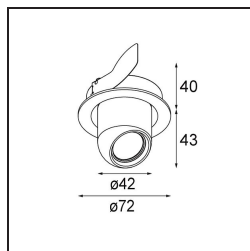

Date
Customer
Project
Type

Pupil Recessed Adjustable 72 1x LED 2700K Medium DE White Structure

Specifications

Material	11490009
Light Source Type	LED
LED Type	CREE 1304
LED technology	LED COB
CRI	Min. 90
Colour Temperature	2700K
Lifetime	L90B10 @50,000 Hours
Lamp Included	Yes
Number of Light Sources	1
CIE flux code	98 99 100 100 80
Binning (SDCM)	2
Light Direction	Down
Optic	Reflector
Measured beam angle (°)	25.4
Input Voltage	Constant Current Driver Required
Electrical Class	III
IP Rating	20
Glow wire rating (°C)	960
Indoor/Outdoor	Indoor
Application	Ceiling, Wall
Mounting	Recessed
Cut-out size (mm)	ø65
Mounting depth (mm)	55.0
Adjustability	H 360° V 60°
Distance to Lighted Object (m)	0,1
Primary Colour & Primary Finish	White, Structure
Gross weight (g)	256.0
Drive current (mA)	350 500 700
Min. forward voltage (Vf)	7,5 7,8 8,1
Max. forward voltage (Vf)	9,5 9,8 10,1
Connected load (W)	3,0 4,4 6,4
Delivered lumens (lm)	275 370 478
Efficacy (lm/W)	92 84 75
Glare rating	18 19 20