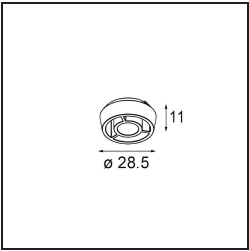

### Specifications

Material	11490009
Light Source Type	LED
LED Type	CREE 1304
LED technology	LED COB
CRI	Min. 90
Colour Temperature	2700K
Lifetime	L80B20 @50,000 Hours
Lamp Included	Yes
Number of Light Sources	1
CIE flux code	98 99 100 100 80
Binning (SDCM)	2
Light Direction	Down
Optic	Reflector
Measured beam angle (°)	25.4
Input Voltage	Constant Current Driver Required
Electrical Class	III
IP Rating	20
Glow wire rating (°C)	960
Indoor/Outdoor	Indoor
Application	Ceiling, Wall
Mounting	Recessed
Cut-out size (mm)	ø65
Mounting depth (mm)	55.0
Adjustability	H 360° V 60°
Distance to Lighted Object (m)	0,1
Primary Colour & Primary Finish	White, Structure
Gross weight (g)	256.0
Drive current (mA)	350      500      700
Min. forward voltage (Vf)	7,5      7,8      8,1
Max. forward voltage (Vf)	9,5      9,8      10,1
Connected load (W)	3,0      4,4      6,4
Delivered lumens (lm)	275      370      478
Efficacy (lm/W)	92      84      75
Glare rating	18      19      20

**TM30 & CRI diagram**

**Light distribution & beam diagram**

**Optical Accessories**

**14192032** Snoot 26 Black Matt

**14191032** Honeycomb 26 Black Matt

**14193032** Crossblade 26 Black Matt

**Decorative Accessories**