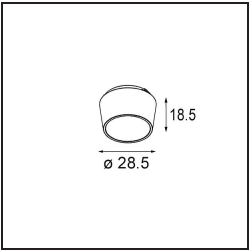

### Specifications

Material	11490009
Light Source Type	LED
LED Type	CREE 1304
LED technology	LED COB
CRI	Min. 90
Colour Temperature	2700K
Lifetime	L80B20 @50,000 Hours
Lamp Included	Yes
Number of Light Sources	1
CIE flux code	98 99 100 100 80
Binning (SDCM)	2
Light Direction	Down
Optic	Reflector
Measured beam angle (°)	25.4
Input Voltage	Constant Current Driver Required
Electrical Class	III
IP Rating	20
Glow wire rating (°C)	960
Indoor/Outdoor	Indoor
Application	Ceiling, Wall
Mounting	Recessed
Cut-out size (mm)	ø65
Mounting depth (mm)	55.0
Adjustability	H 360° V 60°
Distance to Lighted Object (m)	0,1
Primary Colour & Primary Finish	White, Structure
Gross weight (g)	256.0
Drive current (mA)	350      500      700
Min. forward voltage (Vf)	7,5      7,8      8,1
Max. forward voltage (Vf)	9,5      9,8      10,1
Connected load (W)	3,0      4,4      6,4
Delivered lumens (lm)	275      370      478
Efficacy (lm/W)	92      84      75
Glare rating	18      19      20

**TM30 & CRI diagram**

**Light distribution & beam diagram**

**Optical Accessories**

**14192032** Snoot 26 Black Matt

**14191032** Honeycomb 26 Black Matt

**14193032** Crossblade 26 Black Matt

**Decorative Accessories**