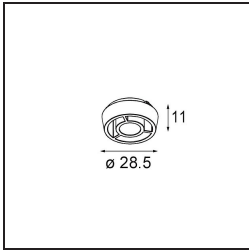

Date
Customer
Project
Type

Pupil Recessed Adjustable 72 1x LED 2700K Medium DE White Structure

Specifications

Material	11490009
Light Source Type	LED
LED Type	CREE 1304
LED technology	LED COB
CRI	Min. 90
Colour Temperature	2700K
Lifetime	L90B10 @50,000 Hours
Lamp Included	Yes
Number of Light Sources	1
CIE flux code	98 99 100 100 80
Binning (SDCM)	2
Light Direction	Down
Optic	Reflector
Measured beam angle (°)	25.4
Input Voltage	Constant Current Driver Required
Electrical Class	III
IP Rating	20
Glow wire rating (°C)	960
Indoor/Outdoor	Indoor
Application	Ceiling, Wall
Mounting	Recessed
Cut-out size (mm)	ø65
Mounting depth (mm)	55.0
Adjustability	H 360° V 60°
Distance to Lighted Object (m)	0,1
Primary Colour & Primary Finish	White, Structure
Gross weight (g)	256.0
Drive current (mA)	350 500 700
Min. forward voltage (Vf)	7,5 7,8 8,1
Max. forward voltage (Vf)	9,5 9,8 10,1
Connected load (W)	3,0 4,4 6,4
Delivered lumens (lm)	275 370 478
Efficacy (lm/W)	92 84 75
Glare rating	18 19 20

TM30 & CRI diagram

Light distribution & beam diagram

Optical Accessories

14192032 Snoot 26 Black Matt

14191032 Honeycomb 26 Black Matt

14193032 Crossblade 26 Black Matt

Decorative Accessories

14042009 K-Set 72 1x White Structure
14042032 K-Set 72 1x Black Structure
14042071 FFD_K-set 72 1x donkey grey struc