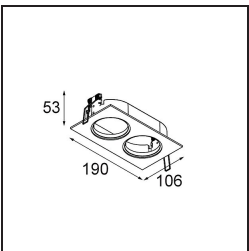

14042132 K-Set 72 2x Black Structure
14042109 K-Set 72 2x White Structure
14042171 FFD_K-set 72 2x donkey grey struc