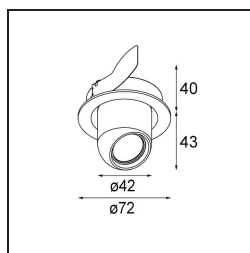

### Specifications

Material	11490009
Light Source Type	LED
LED Type	CREE 1304
LED technology	LED COB
CRI	Min. 90
Colour Temperature	2700K
Lifetime	L80B20 @50,000 Hours
Lamp Included	Yes
Number of Light Sources	1
CIE flux code	98 99 100 100 80
Binning (SDCM)	2
Light Direction	Down
Optic	Reflector
Measured beam angle (°)	25.4
Input Voltage	Constant Current Driver Required
Electrical Class	III
IP Rating	20
Glow wire rating (°C)	960
Indoor/Outdoor	Indoor
Application	Ceiling, Wall
Mounting	Recessed
Cut-out size (mm)	ø65
Mounting depth (mm)	55.0
Adjustability	H 360° V 60°
Distance to Lighted Object (m)	0,1
Primary Colour & Primary Finish	White, Structure
Gross weight (g)	256.0
Drive current (mA)	350      500      700
Min. forward voltage (Vf)	7,5      7,8      8,1
Max. forward voltage (Vf)	9,5      9,8      10,1
Connected load (W)	3,0      4,4      6,4
Delivered lumens (lm)	275      370      478
Efficacy (lm/W)	92      84      75
Glare rating	18      19      20