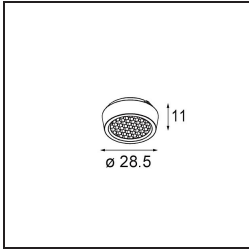

Date
Customer
Project
Type

Pupil Recessed Adjustable 72 1x LED 2700K Medium DE White Structure

Specifications

Material	11490009
Light Source Type	LED
LED Type	CREE 1304
LED technology	LED COB
CRI	Min. 90
Colour Temperature	2700K
Lifetime	L90B10 @50,000 Hours
Lamp Included	Yes
Number of Light Sources	1
CIE flux code	98 99 100 100 80
Binning (SDCM)	2
Light Direction	Down
Optic	Reflector
Measured beam angle (°)	25.4
Input Voltage	Constant Current Driver Required
Electrical Class	III
IP Rating	20
Glow wire rating (°C)	960
Indoor/Outdoor	Indoor
Application	Ceiling, Wall
Mounting	Recessed
Cut-out size (mm)	ø65
Mounting depth (mm)	55.0
Adjustability	H 360° V 60°
Distance to Lighted Object (m)	0,1
Primary Colour & Primary Finish	White, Structure
Gross weight (g)	256.0
Drive current (mA)	350 500 700
Min. forward voltage (Vf)	7,5 7,8 8,1
Max. forward voltage (Vf)	9,5 9,8 10,1
Connected load (W)	3,0 4,4 6,4
Delivered lumens (lm)	275 370 478
Efficacy (lm/W)	92 84 75
Glare rating	18 19 20

TM30 & CRI diagram

Light distribution & beam diagram

Optical Accessories

14192032 Snoot 26 Black Matt

14191032 Honeycomb 26 Black Matt

14193032 Crossblade 26 Black Matt

Decorative Accessories

14042009 K-Set 72 1x White Structure
14042032 K-Set 72 1x Black Structure
14042071 FFD_K-set 72 1x donkey grey struc