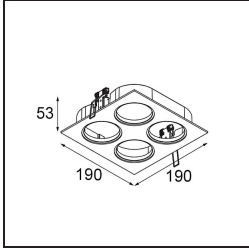

- **14042309** FFD_K-set 72 4SQx white struc
- **14042332** FFD_K-set 72 4SQx black struc
- **14042371** FFD_K-set 72 4SQx donkey grey struc