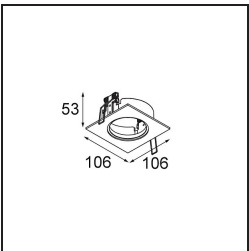

### Specifications

Material	11490009
Light Source Type	LED
LED Type	CREE 1304
LED technology	LED COB
CRI	Min. 90
Colour Temperature	2700K
Lifetime	L80B20 @50,000 Hours
Lamp Included	Yes
Number of Light Sources	1
CIE flux code	98 99 100 100 80
Binning (SDCM)	2
Light Direction	Down
Optic	Reflector
Measured beam angle (°)	25.4
Input Voltage	Constant Current Driver Required
Electrical Class	III
IP Rating	20
Glow wire rating (°C)	960
Indoor/Outdoor	Indoor
Application	Ceiling, Wall
Mounting	Recessed
Cut-out size (mm)	ø65
Mounting depth (mm)	55.0
Adjustability	H 360° V 60°
Distance to Lighted Object (m)	0,1
Primary Colour & Primary Finish	White, Structure
Gross weight (g)	256.0
Drive current (mA)	350      500      700
Min. forward voltage (Vf)	7,5      7,8      8,1
Max. forward voltage (Vf)	9,5      9,8      10,1
Connected load (W)	3,0      4,4      6,4
Delivered lumens (lm)	275      370      478
Efficacy (lm/W)	92      84      75
Glare rating	18      19      20

**TM30 & CRI diagram**

**Light distribution & beam diagram**

**Optical Accessories**

**14192032** Snoot 26 Black Matt

**14191032** Honeycomb 26 Black Matt

**14193032** Crossblade 26 Black Matt

**Decorative Accessories**