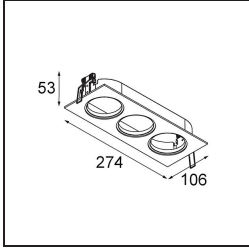

- **14042209** FFD_K-set 72 3x white struc
- **14042232** FFD_K-set 72 3x black struc
- **14042271** FFD_K-set 72 3x donkey grey struc