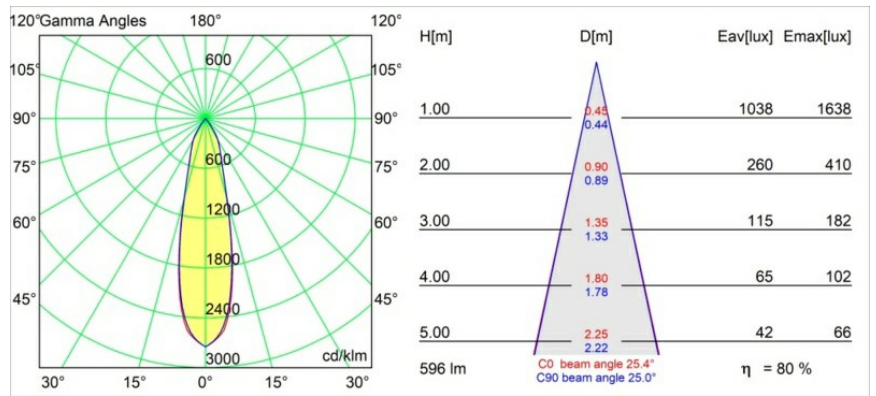

Light distribution & beam diagram