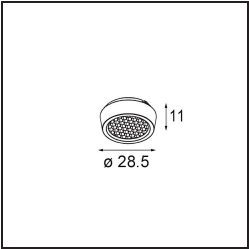

### Specifications

Material	11490009
Light Source Type	LED
LED Type	CREE 1304
LED technology	LED COB
CRI	Min. 90
Colour Temperature	2700K
Lifetime	L80B20 @50,000 Hours
Lamp Included	Yes
Number of Light Sources	1
CIE flux code	98 99 100 100 80
Binning (SDCM)	2
Light Direction	Down
Optic	Reflector
Measured beam angle (°)	25.4
Input Voltage	Constant Current Driver Required
Electrical Class	III
IP Rating	20
Glow wire rating (°C)	960
Indoor/Outdoor	Indoor
Application	Ceiling, Wall
Mounting	Recessed
Cut-out size (mm)	ø65
Mounting depth (mm)	55.0
Adjustability	H 360° V 60°
Distance to Lighted Object (m)	0,1
Primary Colour & Primary Finish	White, Structure
Gross weight (g)	256.0
Drive current (mA)	350      500      700
Min. forward voltage (Vf)	7,5      7,8      8,1
Max. forward voltage (Vf)	9,5      9,8      10,1
Connected load (W)	3,0      4,4      6,4
Delivered lumens (lm)	275      370      478
Efficacy (lm/W)	92      84      75
Glare rating	18      19      20

**TM30 & CRI diagram**

**Light distribution & beam diagram**

**Optical Accessories**

**14192032** Snoot 26 Black Matt

**14191032** Honeycomb 26 Black Matt

**14193032** Crossblade 26 Black Matt

**Decorative Accessories**