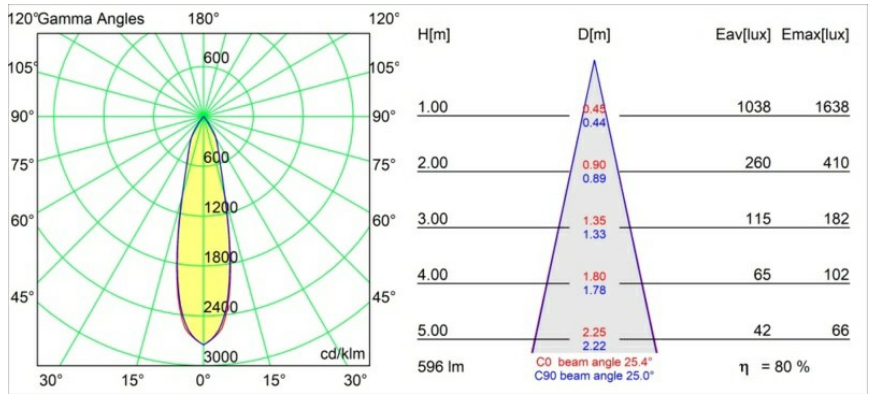

Light distribution & beam diagram