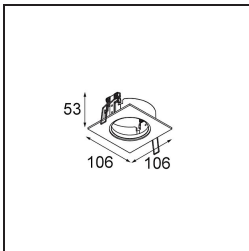

Date
Customer
Project
Type

Pupil Recessed Adjustable 72 1x LED 2700K Medium DE White Structure

Specifications

Material	11490009
Light Source Type	LED
LED Type	CREE 1304
LED technology	LED COB
CRI	Min. 90
Colour Temperature	2700K
Lifetime	L90B10 @50,000 Hours
Lamp Included	Yes
Number of Light Sources	1
CIE flux code	98 99 100 100 80
Binning (SDCM)	2
Light Direction	Down
Optic	Reflector
Measured beam angle (°)	25.4
Input Voltage	Constant Current Driver Required
Electrical Class	III
IP Rating	20
Glow wire rating (°C)	960
Indoor/Outdoor	Indoor
Application	Ceiling, Wall
Mounting	Recessed
Cut-out size (mm)	ø65
Mounting depth (mm)	55.0
Adjustability	H 360° V 60°
Distance to Lighted Object (m)	0,1
Primary Colour & Primary Finish	White, Structure
Gross weight (g)	256.0
Drive current (mA)	350 500 700
Min. forward voltage (Vf)	7,5 7,8 8,1
Max. forward voltage (Vf)	9,5 9,8 10,1
Connected load (W)	3,0 4,4 6,4
Delivered lumens (lm)	275 370 478
Efficacy (lm/W)	92 84 75
Glare rating	18 19 20

TM30 & CRI diagram

Light distribution & beam diagram

Optical Accessories

14192032 Snoot 26 Black Matt

14191032 Honeycomb 26 Black Matt

14193032 Crossblade 26 Black Matt

Decorative Accessories

14042009 K-Set 72 1x White Structure
14042032 K-Set 72 1x Black Structure
14042071 FFD_K-set 72 1x donkey grey struc