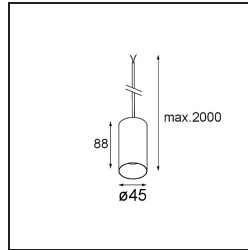

Specifications

Material	11465384
Light Source Type	LED
LED Type	BRIDGELUX V6 HD G7
LED technology	LED COB
CRI	Min. 90
Colour Temperature	3000K
Lifetime	L80B10 @50,000 Hours
Lamp Included	Yes
Number of Light Sources	1
CIE flux code	100 100 100 100 62
Binning (SDCM)	2
Light Direction	Down
Optic	Lens
Measured beam angle (°)	29.3
Input Voltage	Constant Current Driver Required
Electrical Class	III
IP Rating	20
Glow wire rating (°C)	960
Indoor/Outdoor	Indoor
Application	Ceiling
Mounting	Suspended
Adjustability	Not Applicable
Distance to Lighted Object (m)	0,1
Primary Colour & Primary Finish	Silver Bronze, Brushed Anodised
Gross weight (g)	291.0
Drive current (mA)	350 500
Min. forward voltage (Vf)	14,8 15,2
Max. forward voltage (Vf)	18,0 18,6
Connected load (W)	5,7 8,5
Luminous flux per lamp (lm)	454 612
Efficacy (lm/W)	80 72
Glare rating	1 2
Remark	<ul style="list-style-type: none"> This is not a complete product. Kompas Round system required.