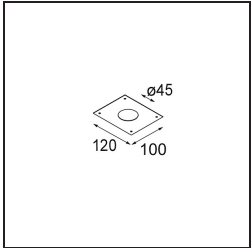

Minude Suspended 45 1x LED 3000K Medium DE Silver Bronze Brushed Anodised

Specifications

Material	11465184
Light Source Type	LED
LED Type	BRIDGELUX V6 HD G7
LED technology	LED COB
CRI	Min. 90
Colour Temperature	3000K
Lifetime	L80B10 @50,000 Hours
Lamp Included	Yes
Number of Light Sources	1
CIE flux code	100 100 100 100 62
Binning (SDCM)	2
Light Direction	Down
Optic	Lens
Measured beam angle (°)	29.3
Input Voltage	Constant Current Driver Required
Electrical Class	III
IP Rating	20
Glow wire rating (°C)	960
Indoor/Outdoor	Indoor
Application	Ceiling
Mounting	Suspended
Cut-out size (mm)	ø44
Mounting depth (mm)	70.0
Adjustability	Not Applicable
Distance to Lighted Object (m)	0,1
Primary Colour & Primary Finish	Silver Bronze, Brushed Anodised
Gross weight (g)	373.0
Drive current (mA)	350 500
Min. forward voltage (Vf)	14,8 15,2
Max. forward voltage (Vf)	18,0 18,6
Connected load (W)	5,7 8,5
Luminous flux per lamp (lm)	454 612
Efficacy (lm/W)	80 72
Glare rating	1 2

Remark

- This Minude Suspended comes with a black ceiling rose
-

TM30 & CRI diagram

Installation Accessories

10889530 Installation Housing 123x100x80

12290730 Plaster Kit 100x120-45 1x

12293730 Plaster Kit 44 1x