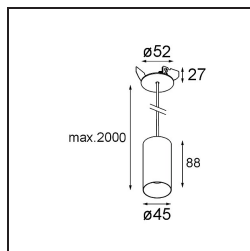

Minude Suspended 45 1x LED 3000K Medium DE Silver Bronze Brushed Anodised

Specifications

Material	11465184
Light Source Type	LED
LED Type	BRIDGELUX V6 HD G7
LED technology	LED COB
CRI	Min. 90
Colour Temperature	3000K
Lifetime	L80B10 @50,000 Hours
Lamp Included	Yes
Number of Light Sources	1
CIE flux code	100 100 100 100 62
Binning (SDCM)	2
Light Direction	Down
Optic	Lens
Measured beam angle (°)	29.3
Input Voltage	Constant Current Driver Required
Electrical Class	III
IP Rating	20
Glow wire rating (°C)	960
Indoor/Outdoor	Indoor
Application	Ceiling
Mounting	Suspended
Cut-out size (mm)	ø44
Mounting depth (mm)	70.0
Adjustability	Not Applicable
Distance to Lighted Object (m)	0,1
Primary Colour & Primary Finish	Silver Bronze, Brushed Anodised
Gross weight (g)	373.0
Drive current (mA)	350 500
Min. forward voltage (Vf)	14,8 15,2
Max. forward voltage (Vf)	18,0 18,6
Connected load (W)	5,7 8,5
Luminous flux per lamp (lm)	454 612
Efficacy (lm/W)	80 72
Glare rating	1 2