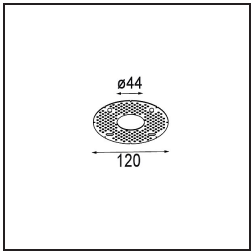

Minude Suspended 45 1x LED 3000K Medium DE Silver Bronze Brushed Anodised

Specifications

Material	11465184
Light Source Type	LED
LED Type	BRIDGELUX V6 HD G7
LED technology	LED COB
CRI	Min. 90
Colour Temperature	3000K
Lifetime	L80B10 @50,000 Hours
Lamp Included	Yes
Number of Light Sources	1
CIE flux code	100 100 100 100 62
Binning (SDCM)	2
Light Direction	Down
Optic	Lens
Measured beam angle (°)	29.3
Input Voltage	Constant Current Driver Required
Electrical Class	III
IP Rating	20
Glow wire rating (°C)	960
Indoor/Outdoor	Indoor
Application	Ceiling
Mounting	Suspended
Cut-out size (mm)	ø44
Mounting depth (mm)	70.0
Adjustability	Not Applicable
Distance to Lighted Object (m)	0,1
Primary Colour & Primary Finish	Silver Bronze, Brushed Anodised
Gross weight (g)	373.0
Drive current (mA)	350 500
Min. forward voltage (Vf)	14,8 15,2
Max. forward voltage (Vf)	18,0 18,6
Connected load (W)	5,7 8,5
Luminous flux per lamp (lm)	454 612
Efficacy (lm/W)	80 72
Glare rating	1 2

Remark

- This Minude Suspended comes with a black ceiling rose
-

TM30 & CRI diagram

Installation Accessories

10889530 Installation Housing 123x100x80

12290730 Plaster Kit 100x120-45 1x

12293730 Plaster Kit 44 1x