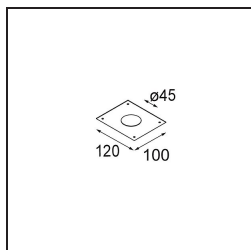

Livello abbagliamento 1 2

TM30 & CRI diagram

Light distribution & beam diagram

Diagrams

Accessori Installazione

10889530 Installation Housing 123x100x80

12290730 Plaster Kit 100x120-45 1x

12293730 Plaster Kit 44 1x