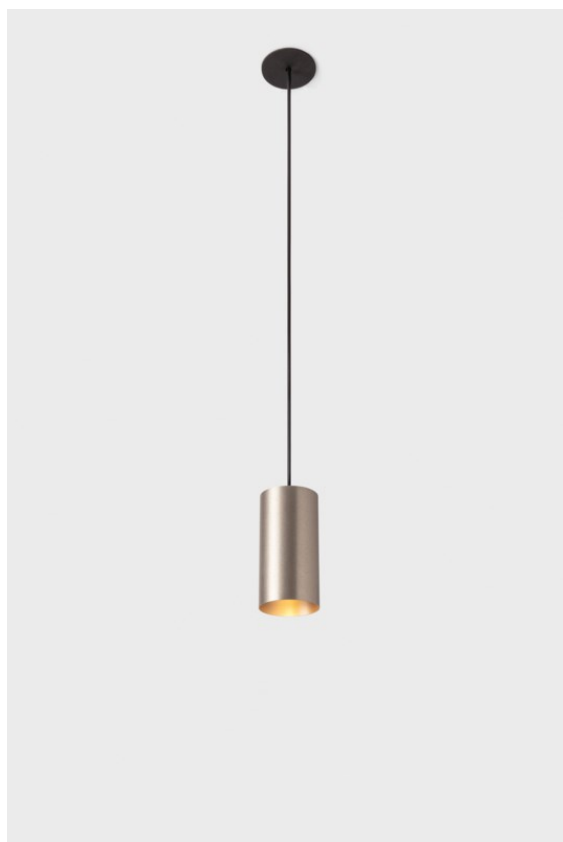

Minude Suspended 45 1x LED 2700K Medium DE Silver Bronze Brushed Anodised

Specifications

Material	11465084
Light Source Type	LED
LED Type	BRIDGELUX V6 HD G7
LED technology	LED COB
CRI	Min. 90
Colour Temperature	2700K
Lifetime	L80B10 @50,000 Hours
Lamp Included	Yes
Number of Light Sources	1
CIE flux code	100 100 100 100 62
Binning (SDCM)	2
Light Direction	Down
Optic	Lens
Measured beam angle (°)	29.3
Input Voltage	Constant Current Driver Required
Electrical Class	III
IP Rating	20
Glow wire rating (°C)	960
Indoor/Outdoor	Indoor
Application	Ceiling
Mounting	Suspended
Cut-out size (mm)	ø44
Mounting depth (mm)	70.0
Adjustability	Not Applicable
Distance to Lighted Object (m)	0,1
Primary Colour & Primary Finish	Silver Bronze, Brushed Anodised
Gross weight (g)	373.0
Drive current (mA)	350 500
Min. forward voltage (Vf)	14,8 15,2
Max. forward voltage (Vf)	18,0 18,6
Connected load (W)	5,7 8,5
Luminous flux per lamp (lm)	444 599
Efficacy (lm/W)	78 71
Glare rating	1 2

Minude's yogic flexibility will surprise you about as much as its bare, cylindrical design. Express a refined and minimalistic look & feel on walls, on high or low ceilings. Try more than one Minude on our Pista track or on our redesigned Modupoint LED. Its long string of colours and miniature size will make a big impression.

Remark

- This Minude Suspended comes with a black ceiling rose
-

TM30 & CRI diagram

Installation Accessories

10889530 Installation Housing 123x100x80

12290730 Plaster Kit 100x120-45 1x

12293730 Plaster Kit 44 1x