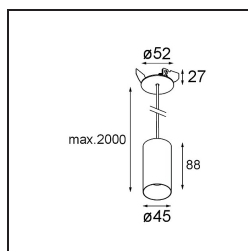

Minude Suspended 45 1x LED 2700K Medium DE Silver Bronze Brushed Anodised

Specifications

Material	11465084
Light Source Type	LED
LED Type	BRIDGELUX V6 HD G7
LED technology	LED COB
CRI	Min. 90
Colour Temperature	2700K
Lifetime	L80B10 @50,000 Hours
Lamp Included	Yes
Number of Light Sources	1
CIE flux code	100 100 100 100 62
Binning (SDCM)	2
Light Direction	Down
Optic	Lens
Measured beam angle (°)	29.3
Input Voltage	Constant Current Driver Required
Electrical Class	III
IP Rating	20
Glow wire rating (°C)	960
Indoor/Outdoor	Indoor
Application	Ceiling
Mounting	Suspended
Cut-out size (mm)	ø44
Mounting depth (mm)	70.0
Adjustability	Not Applicable
Distance to Lighted Object (m)	0,1
Primary Colour & Primary Finish	Silver Bronze, Brushed Anodised
Gross weight (g)	373.0
Drive current (mA)	350 500
Min. forward voltage (Vf)	14,8 15,2
Max. forward voltage (Vf)	18,0 18,6
Connected load (W)	5,7 8,5
Luminous flux per lamp (lm)	444 599
Efficacy (lm/W)	78 71
Glare rating	1 2