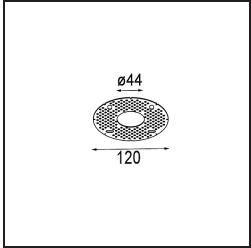

Minude Suspended 45 1x LED 2700K Medium DE Silver Bronze Brushed Anodised

Specifications

Material	11465084
Light Source Type	LED
LED Type	BRIDGELUX V6 HD G7
LED technology	LED COB
CRI	Min. 90
Colour Temperature	2700K
Lifetime	L80B10 @50,000 Hours
Lamp Included	Yes
Number of Light Sources	1
CIE flux code	100 100 100 100 62
Binning (SDCM)	2
Light Direction	Down
Optic	Lens
Measured beam angle (°)	29.3
Input Voltage	Constant Current Driver Required
Electrical Class	III
IP Rating	20
Glow wire rating (°C)	960
Indoor/Outdoor	Indoor
Application	Ceiling
Mounting	Suspended
Cut-out size (mm)	ø44
Mounting depth (mm)	70.0
Adjustability	Not Applicable
Distance to Lighted Object (m)	0,1
Primary Colour & Primary Finish	Silver Bronze, Brushed Anodised
Gross weight (g)	373.0
Drive current (mA)	350 500
Min. forward voltage (Vf)	14,8 15,2
Max. forward voltage (Vf)	18,0 18,6
Connected load (W)	5,7 8,5
Luminous flux per lamp (lm)	444 599
Efficacy (lm/W)	78 71
Glare rating	1 2

Remark

- This Minude Suspended comes with a black ceiling rose
-

TM30 & CRI diagram

Installation Accessories

10889530 Installation Housing 123x100x80

12290730 Plaster Kit 100x120-45 1x

12293730 Plaster Kit 44 1x