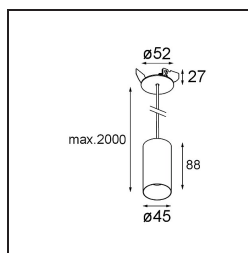

Minude Suspended 45 1x LED 2700K Medium DE Silver Bronze Brushed Anodised

Specifications

Material	11465084
Light Source Type	LED
LED Type	BRIDGELUX V6 HD G7
LED technology	LED COB
CRI	Min. 90
Colour Temperature	2700K
Lifetime	L80B10 @50,000 Hours
Lamp Included	Yes
Number of Light Sources	1
CIE flux code	100 100 100 100 62
Binning (SDCM)	2
Light Direction	Down
Optic	Lens
Measured beam angle (°)	29.3
Input Voltage	Constant Current Driver Required
Electrical Class	III
IP Rating	20
Glow wire rating (°C)	960
Indoor/Outdoor	Indoor
Application	Ceiling
Mounting	Suspended
Cut-out size (mm)	ø44
Mounting depth (mm)	70.0
Adjustability	Not Applicable
Distance to Lighted Object (m)	0,1
Primary Colour & Primary Finish	Silver Bronze, Brushed Anodised
Gross weight (g)	373.0
Drive current (mA)	350 500
Min. forward voltage (Vf)	14,8 15,2
Max. forward voltage (Vf)	18,0 18,6
Connected load (W)	5,7 8,5
Luminous flux per lamp (lm)	444 599
Efficacy (lm/W)	78 71
Glare rating	1 2