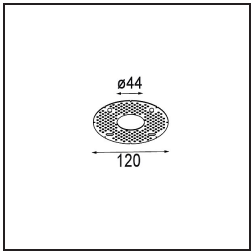

Minude Suspended 45 1x LED 2700K Medium DE Silver Bronze Brushed Anodised

Specifications

Material	11465084
Light Source Type	LED
LED Type	BRIDGELUX V6 HD G7
LED technology	LED COB
CRI	Min. 90
Colour Temperature	2700K
Lifetime	L80B10 @50,000 Hours
Lamp Included	Yes
Number of Light Sources	1
CIE flux code	100 100 100 100 62
Binning (SDCM)	2
Light Direction	Down
Optic	Lens
Measured beam angle (°)	29.3
Input Voltage	Constant Current Driver Required
Electrical Class	III
IP Rating	20
Glow wire rating (°C)	960
Indoor/Outdoor	Indoor
Application	Ceiling
Mounting	Suspended
Cut-out size (mm)	ø44
Mounting depth (mm)	70.0
Adjustability	Not Applicable
Distance to Lighted Object (m)	0,1
Primary Colour & Primary Finish	Silver Bronze, Brushed Anodised
Gross weight (g)	373.0
Drive current (mA)	350 500
Min. forward voltage (Vf)	14,8 15,2
Max. forward voltage (Vf)	18,0 18,6
Connected load (W)	5,7 8,5
Luminous flux per lamp (lm)	444 599
Efficacy (lm/W)	78 71
Glare rating	1 2

Remark

- This Minude Suspended comes with a black ceiling rose
-

TM30 & CRI diagram

Installation Accessories

10889530 Installation Housing 123x100x80

12290730 Plaster Kit 100x120-45 1x

12293730 Plaster Kit 44 1x