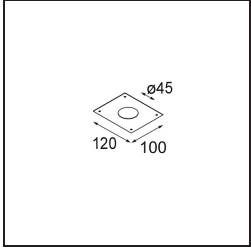

12290730 Plaster Kit 100x120-45 1x