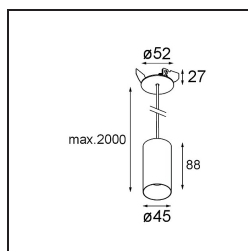

Minude Suspended 45 1x LED 2700K Medium DE Silver Bronze Brushed Anodised

Specifications

| | |
|---------------------------------|----------------------------------|
| Material | 11465084 |
| Light Source Type | LED |
| LED Type | BRIDGELUX V6 HD G7 |
| LED technology | LED COB |
| CRI | Min. 90 |
| Colour Temperature | 2700K |
| Lifetime | L80B10 @50,000 Hours |
| Lamp Included | Yes |
| Number of Light Sources | 1 |
| CIE flux code | 100 100 100 100 62 |
| Binning (SDCM) | 2 |
| Light Direction | Down |
| Optic | Lens |
| Measured beam angle (°) | 29.3 |
| Input Voltage | Constant Current Driver Required |
| Electrical Class | III |
| IP Rating | 20 |
| Glow wire rating (°C) | 960 |
| Indoor/Outdoor | Indoor |
| Application | Ceiling |
| Mounting | Suspended |
| Cut-out size (mm) | ø44 |
| Mounting depth (mm) | 70.0 |
| Adjustability | Not Applicable |
| Distance to Lighted Object (m) | 0,1 |
| Primary Colour & Primary Finish | Silver Bronze, Brushed Anodised |
| Gross weight (g) | 373.0 |
| Drive current (mA) | 350 500 |
| Min. forward voltage (Vf) | 14,8 15,2 |
| Max. forward voltage (Vf) | 18,0 18,6 |
| Connected load (W) | 5,7 8,5 |
| Luminous flux per lamp (lm) | 444 599 |
| Efficacy (lm/W) | 78 71 |
| Glare rating | 1 2 |