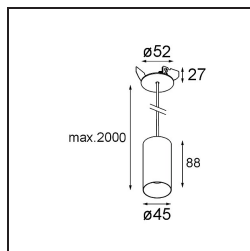

Minude Suspended 45 1x LED 2700K Medium DE Silver Bronze Brushed Anodised

Specifications

Material	11465084
Light Source Type	LED
LED Type	BRIDGELUX V6 HD G7
LED technology	LED COB
CRI	Min. 90
Colour Temperature	2700K
Lifetime	L80B10 @50,000 Hours
Lamp Included	Yes
Number of Light Sources	1
CIE flux code	100 100 100 100 62
Binning (SDCM)	2
Light Direction	Down
Optic	Lens
Measured beam angle (°)	29.3
Input Voltage	Constant Current Driver Required
Electrical Class	III
IP Rating	20
Glow wire rating (°C)	960
Indoor/Outdoor	Indoor
Application	Ceiling
Mounting	Suspended
Cut-out size (mm)	ø44
Mounting depth (mm)	70.0
Adjustability	Not Applicable
Distance to Lighted Object (m)	0,1
Primary Colour & Primary Finish	Silver Bronze, Brushed Anodised
Gross weight (g)	373.0
Drive current (mA)	350 500
Min. forward voltage (Vf)	14,8 15,2
Max. forward voltage (Vf)	18,0 18,6
Connected load (W)	5,7 8,5
Luminous flux per lamp (lm)	444 599
Efficacy (lm/W)	78 71
Glare rating	1 2