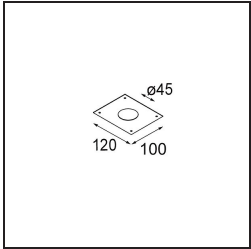

Minude Suspended 45 1x LED 2700K Medium DE Silver Bronze Brushed Anodised

Specifications

Material	11465084
Light Source Type	LED
LED Type	BRIDGELUX V6 HD G7
LED technology	LED COB
CRI	Min. 90
Colour Temperature	2700K
Lifetime	L80B20 @50,000 Hours
Lamp Included	Yes
Number of Light Sources	1
CIE flux code	100 100 100 100 62
Binning (SDCM)	2
Light Direction	Down
Optic	Lens
Measured beam angle (°)	29.3
Input Voltage	Constant Current Driver Required
Electrical Class	III
IP Rating	20
Glow wire rating (°C)	960
Indoor/Outdoor	Indoor
Application	Ceiling
Mounting	Suspended
Cut-out size (mm)	ø44
Mounting depth (mm)	70.0
Adjustability	Not Applicable
Distance to Lighted Object (m)	0,1
Primary Colour & Primary Finish	Silver Bronze, Brushed Anodised
Gross weight (g)	373.0
Drive current (mA)	350 500
Min. forward voltage (Vf)	14,8 15,2
Max. forward voltage (Vf)	18,0 18,6
Connected load (W)	5,7 8,5
Delivered lumens (lm)	444 599
Efficacy (lm/W)	78 71
Glare rating	1 2

TM30 & CRI diagram

Light distribution & beam diagram

Installation Accessories

10889530 Installation Housing 123x100x80

12290730 Plaster Kit 100x120-45 1x

Choose a required accessory