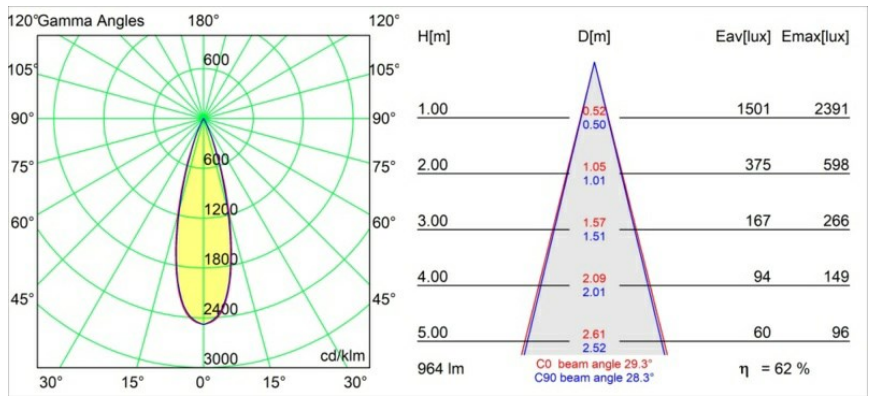

Light distribution & beam diagram