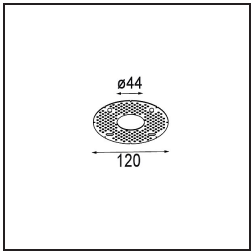

Minude Suspended 45 1x LED 2700K Medium DE Silver Bronze Brushed Anodised

Specifications

| | |
|---------------------------------|----------------------------------|
| Material | 11465084 |
| Light Source Type | LED |
| LED Type | BRIDGELUX V6 HD G7 |
| LED technology | LED COB |
| CRI | Min. 90 |
| Colour Temperature | 2700K |
| Lifetime | L80B10 @50,000 Hours |
| Lamp Included | Yes |
| Number of Light Sources | 1 |
| CIE flux code | 100 100 100 100 62 |
| Binning (SDCM) | 2 |
| Light Direction | Down |
| Optic | Lens |
| Measured beam angle (°) | 29.3 |
| Input Voltage | Constant Current Driver Required |
| Electrical Class | III |
| IP Rating | 20 |
| Glow wire rating (°C) | 960 |
| Indoor/Outdoor | Indoor |
| Application | Ceiling |
| Mounting | Suspended |
| Cut-out size (mm) | ø44 |
| Mounting depth (mm) | 70.0 |
| Adjustability | Not Applicable |
| Distance to Lighted Object (m) | 0,1 |
| Primary Colour & Primary Finish | Silver Bronze, Brushed Anodised |
| Gross weight (g) | 373.0 |
| Drive current (mA) | 350 500 |
| Min. forward voltage (Vf) | 14,8 15,2 |
| Max. forward voltage (Vf) | 18,0 18,6 |
| Connected load (W) | 5,7 8,5 |
| Luminous flux per lamp (lm) | 444 599 |
| Efficacy (lm/W) | 78 71 |
| Glare rating | 1 2 |

Remark

- This Minude Suspended comes with a black ceiling rose
-

TM30 & CRI diagram

Installation Accessories

10889530 Installation Housing 123x100x80

12290730 Plaster Kit 100x120-45 1x

12293730 Plaster Kit 44 1x