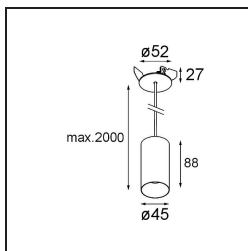

Minude Suspended 45 1x LED 2700K Medium DE Silver Bronze Brushed Anodised

Specifications

Material	11465084
Light Source Type	LED
LED Type	BRIDGELUX V6 HD G7
LED technology	LED COB
CRI	Min. 90
Colour Temperature	2700K
Lifetime	L80B20 @50,000 Hours
Lamp Included	Yes
Number of Light Sources	1
CIE flux code	100 100 100 100 62
Binning (SDCM)	2
Light Direction	Down
Optic	Lens
Measured beam angle (°)	29.3
Input Voltage	Constant Current Driver Required
Electrical Class	III
IP Rating	20
Glow wire rating (°C)	960
Indoor/Outdoor	Indoor
Application	Ceiling
Mounting	Suspended
Cut-out size (mm)	ø44
Mounting depth (mm)	70.0
Adjustability	Not Applicable
Distance to Lighted Object (m)	0,1
Primary Colour & Primary Finish	Silver Bronze, Brushed Anodised
Gross weight (g)	373.0
Drive current (mA)	350 500
Min. forward voltage (Vf)	14,8 15,2
Max. forward voltage (Vf)	18,0 18,6
Connected load (W)	5,7 8,5
Delivered lumens (lm)	444 599
Efficacy (lm/W)	78 71
Glare rating	1 2