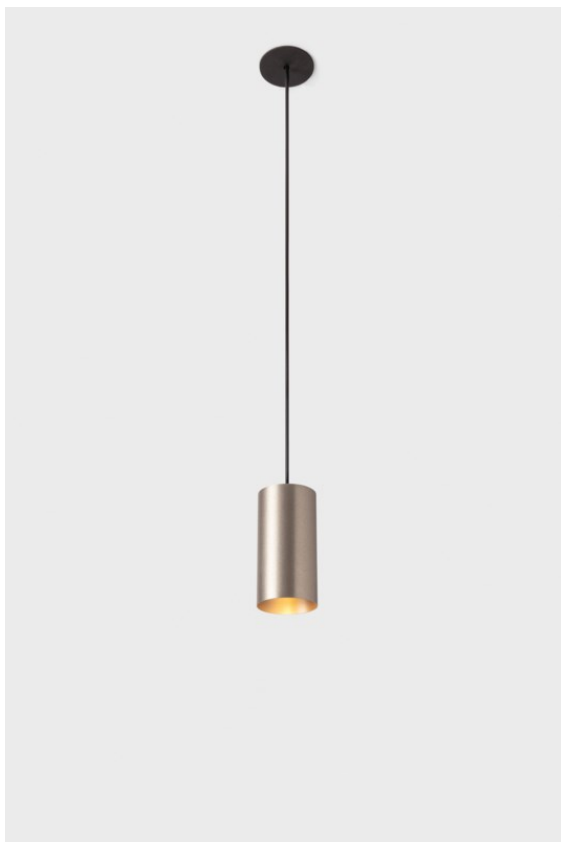

Minude Suspended 45 1x LED 2700K Medium DE Silver Bronze Brushed Anodised

Specifications

Material	11465084
Light Source Type	LED
LED Type	BRIDGELUX V6 HD G7
LED technology	LED COB
CRI	Min. 90
Colour Temperature	2700K
Lifetime	L80B10 @50,000 Hours
Lamp Included	Yes
Number of Light Sources	1
CIE flux code	100 100 100 100 62
Binning (SDCM)	2
Light Direction	Down
Optic	Lens
Measured beam angle (°)	29.3
Input Voltage	Constant Current Driver Required
Electrical Class	III
IP Rating	20
Glow wire rating (°C)	960
Indoor/Outdoor	Indoor
Application	Ceiling
Mounting	Suspended
Cut-out size (mm)	ø44
Mounting depth (mm)	70.0
Adjustability	Not Applicable
Distance to Lighted Object (m)	0,1
Primary Colour & Primary Finish	Silver Bronze, Brushed Anodised
Gross weight (g)	373.0
Drive current (mA)	350 500
Min. forward voltage (Vf)	14,8 15,2
Max. forward voltage (Vf)	18,0 18,6
Connected load (W)	5,7 8,5
Luminous flux per lamp (lm)	444 599
Efficacy (lm/W)	78 71
Glare rating	1 2

Minude's yogic flexibility will surprise you about as much as its bare, cylindrical design. Express a refined and minimalistic look & feel on walls, on high or low ceilings. Try more than one Minude on our Pista track or on our redesigned Modupoint LED. Its long string of colours and miniature size will make a big impression.

Remark

- This Minude Suspended comes with a black ceiling rose
-

TM30 & CRI diagram

Installation Accessories

10889530 Installation Housing 123x100x80

12290730 Plaster Kit 100x120-45 1x

12293730 Plaster Kit 44 1x