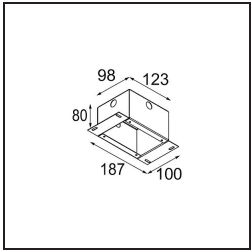

Minude Suspended 45 1x LED 2700K Medium DE Silver Bronze Brushed Anodised

Specifications

Material	11465084
Light Source Type	LED
LED Type	BRIDGELUX V6 HD G7
LED technology	LED COB
CRI	Min. 90
Colour Temperature	2700K
Lifetime	L80B20 @50,000 Hours
Lamp Included	Yes
Number of Light Sources	1
CIE flux code	100 100 100 100 62
Binning (SDCM)	2
Light Direction	Down
Optic	Lens
Measured beam angle (°)	29.3
Input Voltage	Constant Current Driver Required
Electrical Class	III
IP Rating	20
Glow wire rating (°C)	960
Indoor/Outdoor	Indoor
Application	Ceiling
Mounting	Suspended
Cut-out size (mm)	ø44
Mounting depth (mm)	70.0
Adjustability	Not Applicable
Distance to Lighted Object (m)	0,1
Primary Colour & Primary Finish	Silver Bronze, Brushed Anodised
Gross weight (g)	373.0
Drive current (mA)	350 500
Min. forward voltage (Vf)	14,8 15,2
Max. forward voltage (Vf)	18,0 18,6
Connected load (W)	5,7 8,5
Delivered lumens (lm)	444 599
Efficacy (lm/W)	78 71
Glare rating	1 2

TM30 & CRI diagram

Light distribution & beam diagram

Installation Accessories

10889530 Installation Housing 123x100x80

12290730 Plaster Kit 100x120-45 1x

Choose a required accessory