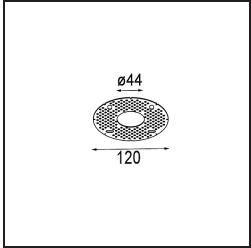

Minute Suspended 45 1x LED 3000K Medium DE Bronze Brushed Anodised

Specifications

Material	11465182
Light Source Type	LED
LED Type	BRIDGELUX V6 HD G7
LED technology	LED COB
CRI	Min. 90
Colour Temperature	3000K
Lifetime	L80B10 @50,000 Hours
Lamp Included	Yes
Number of Light Sources	1
CIE flux code	100 100 100 100 62
Binning (SDCM)	2
Light Direction	Down
Optic	Lens
Measured beam angle (°)	29.2
Input Voltage	Constant Current Driver Required
Electrical Class	III
IP Rating	20
Glow wire rating (°C)	960
Indoor/Outdoor	Indoor
Application	Ceiling
Mounting	Suspended
Cut-out size (mm)	ø44
Mounting depth (mm)	70.0
Adjustability	Not Applicable
Distance to Lighted Object (m)	0,1
Primary Colour & Primary Finish	Bronze, Brushed Anodised
Gross weight (g)	373.0
Drive current (mA)	350 500
Min. forward voltage (Vf)	14,8 15,2
Max. forward voltage (Vf)	18,0 18,6
Connected load (W)	5,7 8,5
Luminous flux per lamp (lm)	450 607
Efficacy (lm/W)	79 71
Glare rating	1 2

Remark

- This Minude Suspended comes with a black ceiling rose
-

TM30 & CRI diagram

Installation Accessories

10889530 Installation Housing 123x100x80

12290730 Plaster Kit 100x120-45 1x

12293730 Plaster Kit 44 1x