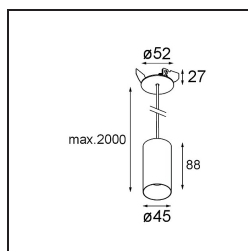

Minute Suspended 45 1x LED 3000K Medium DE Bronze Brushed Anodised

Specifications

Material	11465182
Light Source Type	LED
LED Type	BRIDGELUX V6 HD G7
LED technology	LED COB
CRI	Min. 90
Colour Temperature	3000K
Lifetime	L80B10 @50,000 Hours
Lamp Included	Yes
Number of Light Sources	1
CIE flux code	100 100 100 100 62
Binning (SDCM)	2
Light Direction	Down
Optic	Lens
Measured beam angle (°)	29.2
Input Voltage	Constant Current Driver Required
Electrical Class	III
IP Rating	20
Glow wire rating (°C)	960
Indoor/Outdoor	Indoor
Application	Ceiling
Mounting	Suspended
Cut-out size (mm)	ø44
Mounting depth (mm)	70.0
Adjustability	Not Applicable
Distance to Lighted Object (m)	0,1
Primary Colour & Primary Finish	Bronze, Brushed Anodised
Gross weight (g)	373.0
Drive current (mA)	350 500
Min. forward voltage (Vf)	14,8 15,2
Max. forward voltage (Vf)	18,0 18,6
Connected load (W)	5,7 8,5
Luminous flux per lamp (lm)	450 607
Efficacy (lm/W)	79 71
Glare rating	1 2