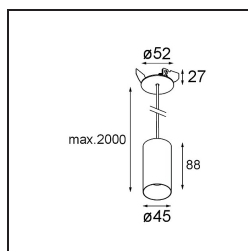

Minude Suspended 45 1x LED 2700K Medium DE Black Brushed Anodised

Specifications

Material	11465081
Light Source Type	LED
LED Type	BRIDGELUX V6 HD G7
LED technology	LED COB
CRI	Min. 90
Colour Temperature	2700K
Lifetime	L80B10 @50,000 Hours
Lamp Included	Yes
Number of Light Sources	1
CIE flux code	100 100 100 100 61
Binning (SDCM)	2
Light Direction	Down
Optic	Lens
Measured beam angle (°)	31.2
Input Voltage	Constant Current Driver Required
Electrical Class	III
IP Rating	20
Glow wire rating (°C)	960
Indoor/Outdoor	Indoor
Application	Ceiling
Mounting	Suspended
Cut-out size (mm)	ø44
Mounting depth (mm)	70.0
Adjustability	Not Applicable
Distance to Lighted Object (m)	0,1
Primary Colour & Primary Finish	Black, Brushed Anodised
Gross weight (g)	373.0
Drive current (mA)	350 500
Min. forward voltage (Vf)	14,8 15,2
Max. forward voltage (Vf)	18,0 18,6
Connected load (W)	5,7 8,5
Luminous flux per lamp (lm)	434 586
Efficacy (lm/W)	76 69
Glare rating	1 2