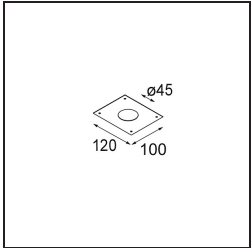

Minude Suspended 45 1x LED 2700K Medium DE Black Brushed Anodised

Specifications

Material	11465081
Light Source Type	LED
LED Type	BRIDGELUX V6 HD G7
LED technology	LED COB
CRI	Min. 90
Colour Temperature	2700K
Lifetime	L80B10 @50,000 Hours
Lamp Included	Yes
Number of Light Sources	1
CIE flux code	100 100 100 100 61
Binning (SDCM)	2
Light Direction	Down
Optic	Lens
Measured beam angle (°)	31.2
Input Voltage	Constant Current Driver Required
Electrical Class	III
IP Rating	20
Glow wire rating (°C)	960
Indoor/Outdoor	Indoor
Application	Ceiling
Mounting	Suspended
Cut-out size (mm)	ø44
Mounting depth (mm)	70.0
Adjustability	Not Applicable
Distance to Lighted Object (m)	0,1
Primary Colour & Primary Finish	Black, Brushed Anodised
Gross weight (g)	373.0
Drive current (mA)	350 500
Min. forward voltage (Vf)	14,8 15,2
Max. forward voltage (Vf)	18,0 18,6
Connected load (W)	5,7 8,5
Luminous flux per lamp (lm)	434 586
Efficacy (lm/W)	76 69
Glare rating	1 2

Remark

- This Minude Suspended comes with a black ceiling rose
-

TM30 & CRI diagram

Installation Accessories

10889530 Installation Housing 123x100x80

12290730 Plaster Kit 100x120-45 1x

12293730 Plaster Kit 44 1x