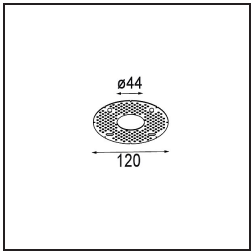

Minude Suspended 45 1x LED 2700K Medium DE Black Brushed Anodised

Specifications

Material	11465081
Light Source Type	LED
LED Type	BRIDGELUX V6 HD G7
LED technology	LED COB
CRI	Min. 90
Colour Temperature	2700K
Lifetime	L80B10 @50,000 Hours
Lamp Included	Yes
Number of Light Sources	1
CIE flux code	100 100 100 100 61
Binning (SDCM)	2
Light Direction	Down
Optic	Lens
Measured beam angle (°)	31.2
Input Voltage	Constant Current Driver Required
Electrical Class	III
IP Rating	20
Glow wire rating (°C)	960
Indoor/Outdoor	Indoor
Application	Ceiling
Mounting	Suspended
Cut-out size (mm)	ø44
Mounting depth (mm)	70.0
Adjustability	Not Applicable
Distance to Lighted Object (m)	0,1
Primary Colour & Primary Finish	Black, Brushed Anodised
Gross weight (g)	373.0
Drive current (mA)	350 500
Min. forward voltage (Vf)	14,8 15,2
Max. forward voltage (Vf)	18,0 18,6
Connected load (W)	5,7 8,5
Luminous flux per lamp (lm)	434 586
Efficacy (lm/W)	76 69
Glare rating	1 2

Remark

- This Minude Suspended comes with a black ceiling rose
-

TM30 & CRI diagram

Installation Accessories

10889530 Installation Housing 123x100x80

12290730 Plaster Kit 100x120-45 1x

12293730 Plaster Kit 44 1x