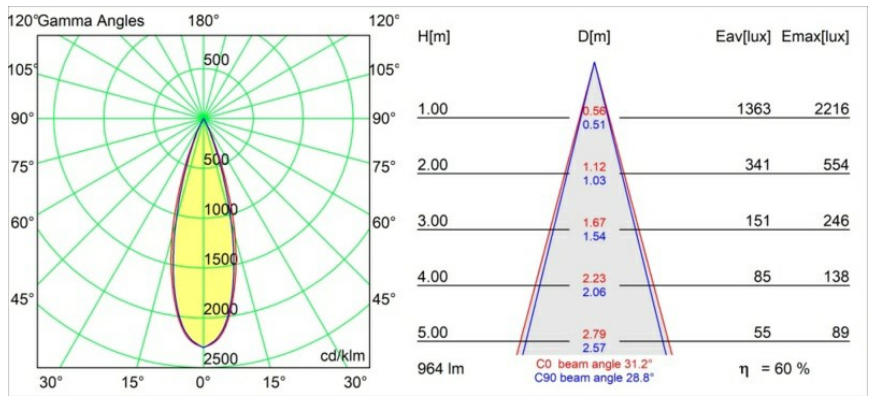

Light distribution & beam diagram