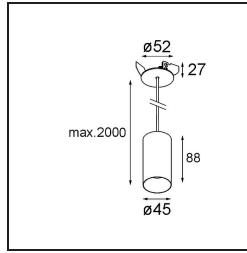

Date
Customer
Project
Type

Minude Suspended 45 1x LED 2700K Medium DE Black Brushed Anodised

Specifications

Material	11465081
Light Source Type	LED
LED Type	BRIDGELUX V6 HD G7
LED technology	LED COB
CRI	Min. 90
Colour Temperature	2700K
Lifetime	L80B20 @50,000 Hours
Lamp Included	Yes
Number of Light Sources	1
CIE flux code	100 100 100 100 61
Binning (SDCM)	2
Light Direction	Down
Optic	Lens
Measured beam angle (°)	31.2
Input Voltage	Constant Current Driver Required
Electrical Class	III
IP Rating	20
Glow wire rating (°C)	960
Indoor/Outdoor	Indoor
Application	Ceiling
Mounting	Suspended
Cut-out size (mm)	ø44
Mounting depth (mm)	70.0
Adjustability	Not Applicable
Distance to Lighted Object (m)	0,1
Primary Colour & Primary Finish	Black, Brushed Anodised
Gross weight (g)	373.0
Drive current (mA)	350 500
Min. forward voltage (Vf)	14,8 15,2
Max. forward voltage (Vf)	18,0 18,6
Connected load (W)	5,7 8,5
Delivered lumens (lm)	434 586
Efficacy (lm/W)	76 69
Glare rating	1 2

TM30 & CRI diagram

Light distribution & beam diagram

Installation Accessories

10889530 Installation Housing 123x100x80

12290730 Plaster Kit 100x120-45 1x

Choose a required accessory