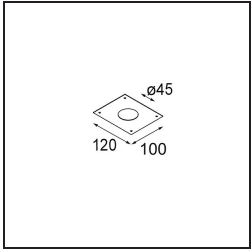

Date
Customer
Project
Type

*Minude Suspended 45 1x LED 2700K Medium DE Black Brushed Anodised*

**Specifications**

Material	11465081
Light Source Type	LED
LED Type	BRIDGELUX V6 HD G7
LED technology	LED COB
CRI	Min. 90
Colour Temperature	2700K
Lifetime	L80B20 @50,000 Hours
Lamp Included	Yes
Number of Light Sources	1
CIE flux code	100 100 100 100 61
Binning (SDCM)	2
Light Direction	Down
Optic	Lens
Measured beam angle (°)	31.2
Input Voltage	Constant Current Driver Required
Electrical Class	III
IP Rating	20
Glow wire rating (°C)	960
Indoor/Outdoor	Indoor
Application	Ceiling
Mounting	Suspended
Cut-out size (mm)	ø44
Mounting depth (mm)	70.0
Adjustability	Not Applicable
Distance to Lighted Object (m)	0,1
Primary Colour & Primary Finish	Black, Brushed Anodised
Gross weight (g)	373.0
Drive current (mA)	350      500
Min. forward voltage (Vf)	14,8      15,2
Max. forward voltage (Vf)	18,0      18,6
Connected load (W)	5,7      8,5
Delivered lumens (lm)	434      586
Efficacy (lm/W)	76      69
Glare rating	1      2

**TM30 & CRI diagram**

**Light distribution & beam diagram**

Diagrams

**Installation Accessories**

**10889530** Installation Housing 123x100x80

**12290730** Plaster Kit 100x120-45 1x

Choose a required accessory