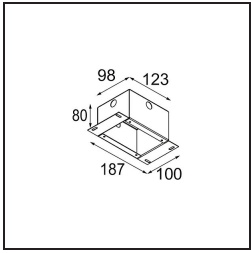

Date
Customer
Project
Type

Minude Suspended 45 1x LED 2700K Medium DE Black Brushed Anodised

Specifications

Material	11465081
Light Source Type	LED
LED Type	BRIDGELUX V6 HD G7
LED technology	LED COB
CRI	Min. 90
Colour Temperature	2700K
Lifetime	L80B20 @50,000 Hours
Lamp Included	Yes
Number of Light Sources	1
CIE flux code	100 100 100 100 61
Binning (SDCM)	2
Light Direction	Down
Optic	Lens
Measured beam angle (°)	31.2
Input Voltage	Constant Current Driver Required
Electrical Class	III
IP Rating	20
Glow wire rating (°C)	960
Indoor/Outdoor	Indoor
Application	Ceiling
Mounting	Suspended
Cut-out size (mm)	ø44
Mounting depth (mm)	70.0
Adjustability	Not Applicable
Distance to Lighted Object (m)	0,1
Primary Colour & Primary Finish	Black, Brushed Anodised
Gross weight (g)	373.0
Drive current (mA)	350 500
Min. forward voltage (Vf)	14,8 15,2
Max. forward voltage (Vf)	18,0 18,6
Connected load (W)	5,7 8,5
Delivered lumens (lm)	434 586
Efficacy (lm/W)	76 69
Glare rating	1 2

TM30 & CRI diagram

Light distribution & beam diagram

Installation Accessories

10889530 Installation Housing 123x100x80

12290730 Plaster Kit 100x120-45 1x

Choose a required accessory