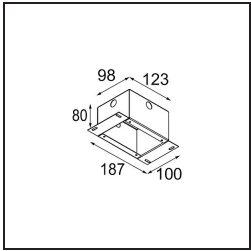

Date
Customer
Project
Type

*Minude Suspended 45 1x LED 2700K Medium DE Black Brushed Anodised*

**Specifications**

Material	11465081
Light Source Type	LED
LED Type	BRIDGELUX V6 HD G7
LED technology	LED COB
CRI	Min. 90
Colour Temperature	2700K
Lifetime	L80B20 @50,000 Hours
Lamp Included	Yes
Number of Light Sources	1
CIE flux code	100 100 100 100 61
Binning (SDCM)	2
Light Direction	Down
Optic	Lens
Measured beam angle (°)	31.2
Input Voltage	Constant Current Driver Required
Electrical Class	III
IP Rating	20
Glow wire rating (°C)	960
Indoor/Outdoor	Indoor
Application	Ceiling
Mounting	Suspended
Cut-out size (mm)	ø44
Mounting depth (mm)	70.0
Adjustability	Not Applicable
Distance to Lighted Object (m)	0,1
Primary Colour & Primary Finish	Black, Brushed Anodised
Gross weight (g)	373.0
Drive current (mA)	350      500
Min. forward voltage (Vf)	14,8      15,2
Max. forward voltage (Vf)	18,0      18,6
Connected load (W)	5,7      8,5
Delivered lumens (lm)	434      586
Efficacy (lm/W)	76      69
Glare rating	1      2

**TM30 & CRI diagram**

**Light distribution & beam diagram**

Diagrams

**Installation Accessories**

**10889530** Installation Housing 123x100x80

**12290730** Plaster Kit 100x120-45 1x

Choose a required accessory