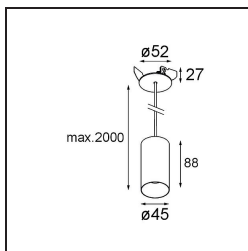

Date
Customer
Project
Type

*Minude Suspended 45 1x LED 2700K Medium DE Black Brushed Anodised*

**Specifications**

Material	11465081
Light Source Type	LED
LED Type	BRIDGELUX V6 HD G7
LED technology	LED COB
CRI	Min. 90
Colour Temperature	2700K
Lifetime	L80B20 @50,000 Hours
Lamp Included	Yes
Number of Light Sources	1
CIE flux code	100 100 100 100 61
Binning (SDCM)	2
Light Direction	Down
Optic	Lens
Measured beam angle (°)	31.2
Input Voltage	Constant Current Driver Required
Electrical Class	III
IP Rating	20
Glow wire rating (°C)	960
Indoor/Outdoor	Indoor
Application	Ceiling
Mounting	Suspended
Cut-out size (mm)	ø44
Mounting depth (mm)	70.0
Adjustability	Not Applicable
Distance to Lighted Object (m)	0,1
Primary Colour & Primary Finish	Black, Brushed Anodised
Gross weight (g)	373.0
Drive current (mA)	350      500
Min. forward voltage (Vf)	14,8      15,2
Max. forward voltage (Vf)	18,0      18,6
Connected load (W)	5,7      8,5
Delivered lumens (lm)	434      586
Efficacy (lm/W)	76      69
Glare rating	1      2

**TM30 & CRI diagram**

**Light distribution & beam diagram**

Diagrams

**Installation Accessories**

**10889530** Installation Housing 123x100x80

**12290730** Plaster Kit 100x120-45 1x

Choose a required accessory