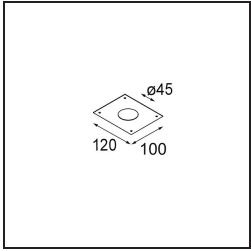

Date
Customer
Project
Type

Minude Suspended 45 1x LED 2700K Medium DE Black Brushed Anodised

Specifications

Material	11465081
Light Source Type	LED
LED Type	BRIDGELUX V6 HD G7
LED technology	LED COB
CRI	Min. 90
Colour Temperature	2700K
Lifetime	L80B20 @50,000 Hours
Lamp Included	Yes
Number of Light Sources	1
CIE flux code	100 100 100 100 61
Binning (SDCM)	2
Light Direction	Down
Optic	Lens
Measured beam angle (°)	31.2
Input Voltage	Constant Current Driver Required
Electrical Class	III
IP Rating	20
Glow wire rating (°C)	960
Indoor/Outdoor	Indoor
Application	Ceiling
Mounting	Suspended
Cut-out size (mm)	ø44
Mounting depth (mm)	70.0
Adjustability	Not Applicable
Distance to Lighted Object (m)	0,1
Primary Colour & Primary Finish	Black, Brushed Anodised
Gross weight (g)	373.0
Drive current (mA)	350 500
Min. forward voltage (Vf)	14,8 15,2
Max. forward voltage (Vf)	18,0 18,6
Connected load (W)	5,7 8,5
Delivered lumens (lm)	434 586
Efficacy (lm/W)	76 69
Glare rating	1 2

TM30 & CRI diagram

Light distribution & beam diagram

Installation Accessories

10889530 Installation Housing 123x100x80

12290730 Plaster Kit 100x120-45 1x

Choose a required accessory