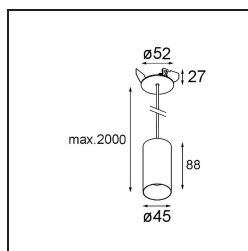

*Minude Suspended 45 1x LED 2700K Medium DE Black Brushed Anodised*

**Specifications**

Material	11465081
Light Source Type	LED
LED Type	BRIDGELUX V6 HD G7
LED technology	LED COB
CRI	Min. 90
Colour Temperature	2700K
Lifetime	L80B10 @50,000 Hours
Lamp Included	Yes
Number of Light Sources	1
CIE flux code	100 100 100 100 61
Binning (SDCM)	2
Light Direction	Down
Optic	Lens
Measured beam angle (°)	31.2
Input Voltage	Constant Current Driver Required
Electrical Class	III
IP Rating	20
Glow wire rating (°C)	960
Indoor/Outdoor	Indoor
Application	Ceiling
Mounting	Suspended
Cut-out size (mm)	ø44
Mounting depth (mm)	70.0
Adjustability	Not Applicable
Distance to Lighted Object (m)	0,1
Primary Colour & Primary Finish	Black, Brushed Anodised
Gross weight (g)	373.0
Drive current (mA)	350      500
Min. forward voltage (Vf)	14,8      15,2
Max. forward voltage (Vf)	18,0      18,6
Connected load (W)	5,7      8,5
Delivered lumens (lm)	434      586
Efficacy (lm/W)	76      69
Glare rating	1      2