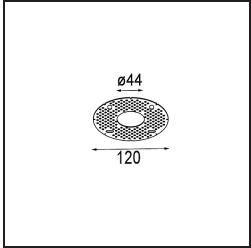

Date
Customer
Project
Type

Minude Suspended 45 1x LED 2700K Medium DE Black Structure

Specifications

Material	11465032
Light Source Type	LED
LED Type	BRIDGELUX V6 HD G7
LED technology	LED COB
CRI	Min. 90
Colour Temperature	2700K
Lifetime	L80B10 @50,000 Hours
Lamp Included	Yes
Number of Light Sources	1
CIE flux code	100 100 100 100 60
Binning (SDCM)	2
Light Direction	Down
Optic	Lens
Measured beam angle (°)	28.9
Input Voltage	Constant Current Driver Required
Electrical Class	III
IP Rating	20
Glow wire rating (°C)	960
Indoor/Outdoor	Indoor
Application	Ceiling
Mounting	Suspended
Cut-out size (mm)	ø44
Mounting depth (mm)	70.0
Adjustability	Not Applicable
Distance to Lighted Object (m)	0,1
Primary Colour & Primary Finish	Black, Structure
Gross weight (g)	373.0
Drive current (mA)	350 500
Min. forward voltage (Vf)	14,8 15,2
Max. forward voltage (Vf)	18,0 18,6
Connected load (W)	5,7 8,5
Luminous flux per lamp (lm)	429 579
Efficacy (lm/W)	75 68
Glare rating	1 1

Remark

- This Minude Suspended comes with a black ceiling rose

TM30 & CRI diagram

Installation Accessories

10889530 Installation Housing 123x100x80

12290730 Plaster Kit 100x120-45 1x

12293730 Plaster Kit 44 1x