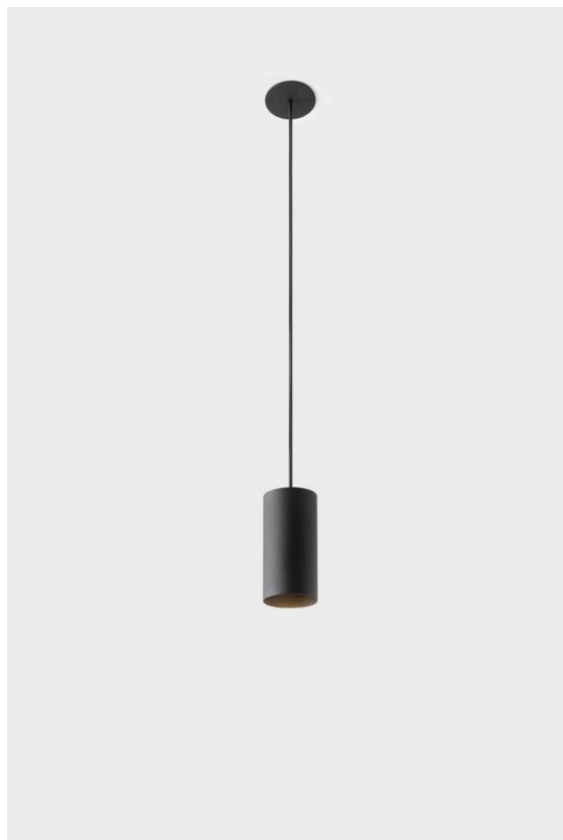

Date
Customer
Project
Type

Minude Suspended 45 1x LED 2700K Medium DE Black Structure

Specifications

Material	11465032
Light Source Type	LED
LED Type	BRIDGELUX V6 HD G7
LED technology	LED COB
CRI	Min. 90
Colour Temperature	2700K
Lifetime	L80B10 @50,000 Hours
Lamp Included	Yes
Number of Light Sources	1
CIE flux code	100 100 100 100 60
Binning (SDCM)	2
Light Direction	Down
Optic	Lens
Measured beam angle (°)	28.9
Input Voltage	Constant Current Driver Required
Electrical Class	III
IP Rating	20
Glow wire rating (°C)	960
Indoor/Outdoor	Indoor
Application	Ceiling
Mounting	Suspended
Cut-out size (mm)	ø44
Mounting depth (mm)	70.0
Adjustability	Not Applicable
Distance to Lighted Object (m)	0,1
Primary Colour & Primary Finish	Black, Structure
Gross weight (g)	373.0
Drive current (mA)	350 500
Min. forward voltage (Vf)	14,8 15,2
Max. forward voltage (Vf)	18,0 18,6
Connected load (W)	5,7 8,5
Luminous flux per lamp (lm)	429 579
Efficacy (lm/W)	75 68
Glare rating	1 1

Minude's yogic flexibility will surprise you about as much as its bare, cylindrical design. Express a refined and minimalistic look & feel on walls, on high or low ceilings. Try more than one Minude on our Pista track or on our redesigned Modupoint LED. Its long string of colours and miniature size will make a big impression.

Remark

- This Minude Suspended comes with a black ceiling rose

TM30 & CRI diagram

Installation Accessories

10889530 Installation Housing 123x100x80

12290730 Plaster Kit 100x120-45 1x

12293730 Plaster Kit 44 1x