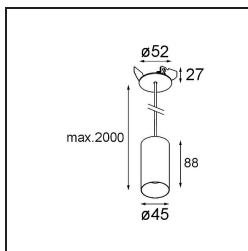

Date
Customer
Project
Type

Minute Suspended 45 1x LED 2700K Medium DE Black Structure

Specifications

Material	11465032
Light Source Type	LED
LED Type	BRIDGELUX V6 HD G7
LED technology	LED COB
CRI	Min. 90
Colour Temperature	2700K
Lifetime	L80B20 @50,000 Hours
Lamp Included	Yes
Number of Light Sources	1
CIE flux code	100 100 100 100 60
Binning (SDCM)	2
Light Direction	Down
Optic	Lens
Measured beam angle (°)	28.9
Input Voltage	Constant Current Driver Required
Electrical Class	III
IP Rating	20
Glow wire rating (°C)	960
Indoor/Outdoor	Indoor
Application	Ceiling
Mounting	Suspended
Cut-out size (mm)	ø44
Mounting depth (mm)	70.0
Adjustability	Not Applicable
Distance to Lighted Object (m)	0,1
Primary Colour & Primary Finish	Black, Structure
Gross weight (g)	373.0
Drive current (mA)	350 500
Min. forward voltage (Vf)	14,8 15,2
Max. forward voltage (Vf)	18,0 18,6
Connected load (W)	5,7 8,5
Delivered lumens (lm)	429 579
Efficacy (lm/W)	75 68
Glare rating	1 1

TM30 & CRI diagram

Light distribution & beam diagram

Diagrams

Installation Accessories

10889530 Installation Housing 123x100x80

12290730 Plaster Kit 100x120-45 1x

Choose a required accessory