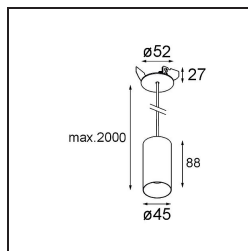

Date
Customer
Project
Type

Minute Suspended 45 1x LED 2700K Medium DE Black Structure

Specifications

Material	11465032
Light Source Type	LED
LED Type	BRIDGELUX V6 HD G7
LED technology	LED COB
CRI	Min. 90
Colour Temperature	2700K
Lifetime	L80B10 @50,000 Hours
Lamp Included	Yes
Number of Light Sources	1
CIE flux code	100 100 100 100 60
Binning (SDCM)	2
Light Direction	Down
Optic	Lens
Measured beam angle (°)	28.9
Input Voltage	Constant Current Driver Required
Electrical Class	III
IP Rating	20
Glow wire rating (°C)	960
Indoor/Outdoor	Indoor
Application	Ceiling
Mounting	Suspended
Cut-out size (mm)	ø44
Mounting depth (mm)	70.0
Adjustability	Not Applicable
Distance to Lighted Object (m)	0,1
Primary Colour & Primary Finish	Black, Structure
Gross weight (g)	373.0
Drive current (mA)	350 500
Min. forward voltage (Vf)	14,8 15,2
Max. forward voltage (Vf)	18,0 18,6
Connected load (W)	5,7 8,5
Delivered lumens (lm)	429 579
Efficacy (lm/W)	75 68
Glare rating	1 1

TM30 & CRI diagram

Installation Accessories

10889530 Installation Housing 123x100x80

12290730 Plaster Kit 100x120-45 1x

Choose a required accessory