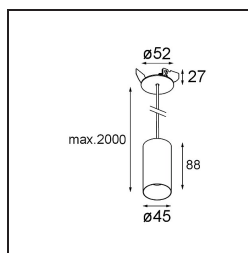

| |
|----------|
| Date |
| Customer |
| Project |
| Type |

Minude Suspended 45 1x LED 2700K Medium DE Black Structure

Specifications

| | |
|---------------------------------|----------------------------------|
| Material | 11465032 |
| Light Source Type | LED |
| LED Type | BRIDGELUX V6 HD G7 |
| LED technology | LED COB |
| CRI | Min. 90 |
| Colour Temperature | 2700K |
| Lifetime | L80B10 @50,000 Hours |
| Lamp Included | Yes |
| Number of Light Sources | 1 |
| CIE flux code | 100 100 100 100 60 |
| Binning (SDCM) | 2 |
| Light Direction | Down |
| Optic | Lens |
| Measured beam angle (°) | 28.9 |
| Input Voltage | Constant Current Driver Required |
| Electrical Class | III |
| IP Rating | 20 |
| Glow wire rating (°C) | 960 |
| Indoor/Outdoor | Indoor |
| Application | Ceiling |
| Mounting | Suspended |
| Cut-out size (mm) | ø44 |
| Mounting depth (mm) | 70.0 |
| Adjustability | Not Applicable |
| Distance to Lighted Object (m) | 0,1 |
| Primary Colour & Primary Finish | Black, Structure |
| Gross weight (g) | 373.0 |
| Drive current (mA) | 350 500 |
| Min. forward voltage (Vf) | 14,8 15,2 |
| Max. forward voltage (Vf) | 18,0 18,6 |
| Connected load (W) | 5,7 8,5 |
| Luminous flux per lamp (lm) | 429 579 |
| Efficacy (lm/W) | 75 68 |
| Glare rating | 1 1 |