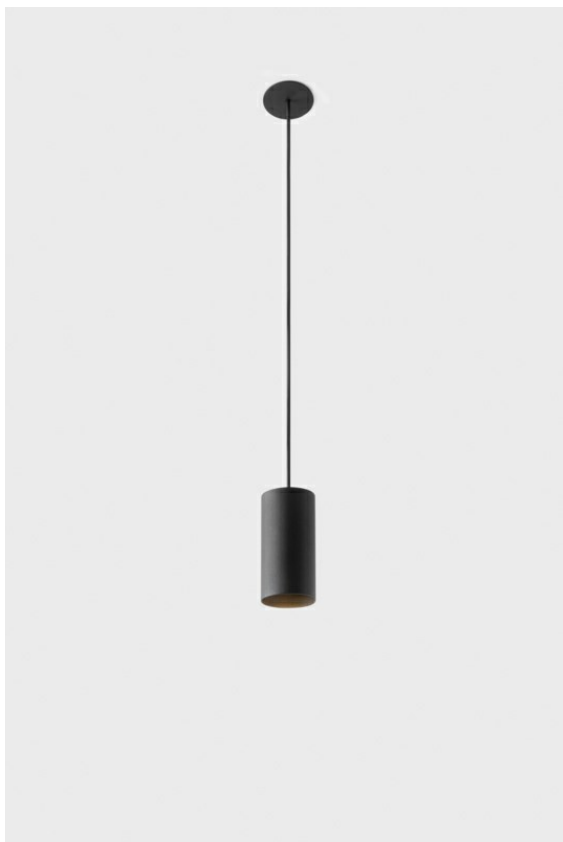

Date
Customer
Project
Type

Minute Suspended 45 1x LED 2700K Medium DE Black Structure

Specifications

Material	11465032
Light Source Type	LED
LED Type	BRIDGELUX V6 HD G7
LED technology	LED COB
CRI	Min. 90
Colour Temperature	2700K
Lifetime	L80B20 @50,000 Hours
Lamp Included	Yes
Number of Light Sources	1
CIE flux code	100 100 100 100 60
Binning (SDCM)	2
Light Direction	Down
Optic	Lens
Measured beam angle (°)	28.9
Input Voltage	Constant Current Driver Required
Electrical Class	III
IP Rating	20
Glow wire rating (°C)	960
Indoor/Outdoor	Indoor
Application	Ceiling
Mounting	Suspended
Cut-out size (mm)	ø44
Mounting depth (mm)	70.0
Adjustability	Not Applicable
Distance to Lighted Object (m)	0,1
Primary Colour & Primary Finish	Black, Structure
Gross weight (g)	373.0
Drive current (mA)	350 500
Min. forward voltage (Vf)	14,8 15,2
Max. forward voltage (Vf)	18,0 18,6
Connected load (W)	5,7 8,5
Delivered lumens (lm)	429 579
Efficacy (lm/W)	75 68
Glare rating	1 1

Minute's yogic flexibility will surprise you about as much as its bare, cylindrical design. Express a refined and minimalistic look & feel on walls, on high or low ceilings. Try more than one Minute on our Pista track or on our redesigned Modupoint LED. Its long string of colours and miniature size will make a big impression.