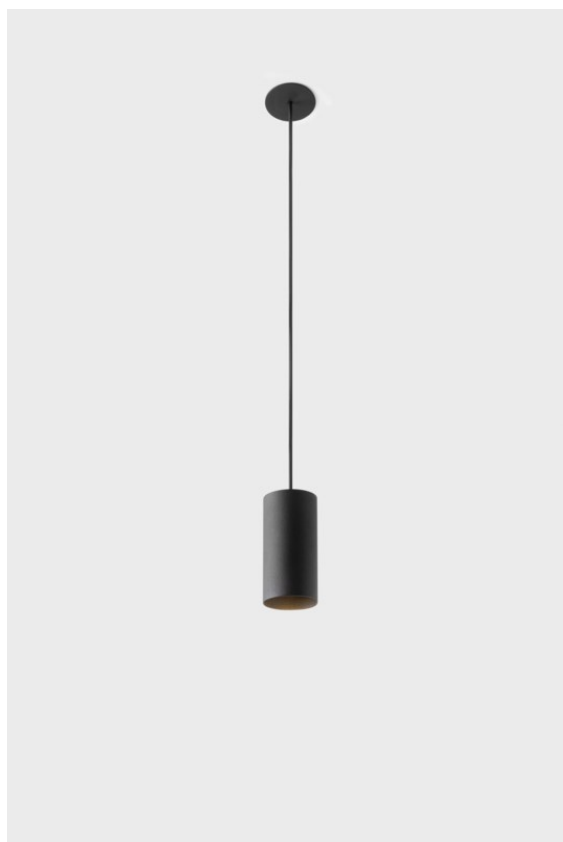

| |
|----------|
| Date |
| Customer |
| Project |
| Type |

Minude Suspended 45 1x LED 2700K Medium DE Black Structure

Specifications

| | |
|---------------------------------|----------------------------------|
| Material | 11465032 |
| Light Source Type | LED |
| LED Type | BRIDGELUX V6 HD G7 |
| LED technology | LED COB |
| CRI | Min. 90 |
| Colour Temperature | 2700K |
| Lifetime | L80B10 @50,000 Hours |
| Lamp Included | Yes |
| Number of Light Sources | 1 |
| CIE flux code | 100 100 100 100 60 |
| Binning (SDCM) | 2 |
| Light Direction | Down |
| Optic | Lens |
| Measured beam angle (°) | 28.9 |
| Input Voltage | Constant Current Driver Required |
| Electrical Class | III |
| IP Rating | 20 |
| Glow wire rating (°C) | 960 |
| Indoor/Outdoor | Indoor |
| Application | Ceiling |
| Mounting | Suspended |
| Cut-out size (mm) | ø44 |
| Mounting depth (mm) | 70.0 |
| Adjustability | Not Applicable |
| Distance to Lighted Object (m) | 0,1 |
| Primary Colour & Primary Finish | Black, Structure |
| Gross weight (g) | 373.0 |
| Drive current (mA) | 350 500 |
| Min. forward voltage (Vf) | 14,8 15,2 |
| Max. forward voltage (Vf) | 18,0 18,6 |
| Connected load (W) | 5,7 8,5 |
| Luminous flux per lamp (lm) | 429 579 |
| Efficacy (lm/W) | 75 68 |
| Glare rating | 1 1 |

Minude's yogic flexibility will surprise you about as much as its bare, cylindrical design. Express a refined and minimalistic look & feel on walls, on high or low ceilings. Try more than one Minude on our Pista track or on our redesigned Modupoint LED. Its long string of colours and miniature size will make a big impression.