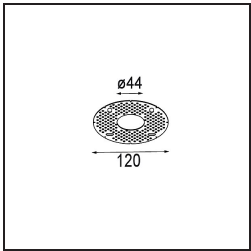

| |
|----------|
| Date |
| Customer |
| Project |
| Type |

Minude Suspended 45 1x LED 2700K Medium DE Black Structure

Specifications

| | |
|---------------------------------|----------------------------------|
| Material | 11465032 |
| Light Source Type | LED |
| LED Type | BRIDGELUX V6 HD G7 |
| LED technology | LED COB |
| CRI | Min. 90 |
| Colour Temperature | 2700K |
| Lifetime | L80B10 @50,000 Hours |
| Lamp Included | Yes |
| Number of Light Sources | 1 |
| CIE flux code | 100 100 100 100 60 |
| Binning (SDCM) | 2 |
| Light Direction | Down |
| Optic | Lens |
| Measured beam angle (°) | 28.9 |
| Input Voltage | Constant Current Driver Required |
| Electrical Class | III |
| IP Rating | 20 |
| Glow wire rating (°C) | 960 |
| Indoor/Outdoor | Indoor |
| Application | Ceiling |
| Mounting | Suspended |
| Cut-out size (mm) | ø44 |
| Mounting depth (mm) | 70.0 |
| Adjustability | Not Applicable |
| Distance to Lighted Object (m) | 0,1 |
| Primary Colour & Primary Finish | Black, Structure |
| Gross weight (g) | 373.0 |
| Drive current (mA) | 350 500 |
| Min. forward voltage (Vf) | 14,8 15,2 |
| Max. forward voltage (Vf) | 18,0 18,6 |
| Connected load (W) | 5,7 8,5 |
| Luminous flux per lamp (lm) | 429 579 |
| Efficacy (lm/W) | 75 68 |
| Glare rating | 1 1 |

TM30 & CRI diagram

Installation Accessories

10889530 Installation Housing 123x100x80

12290730 Plaster Kit 100x120-45 1x

12293730 Plaster Kit 44 1x

Choose a required accessory