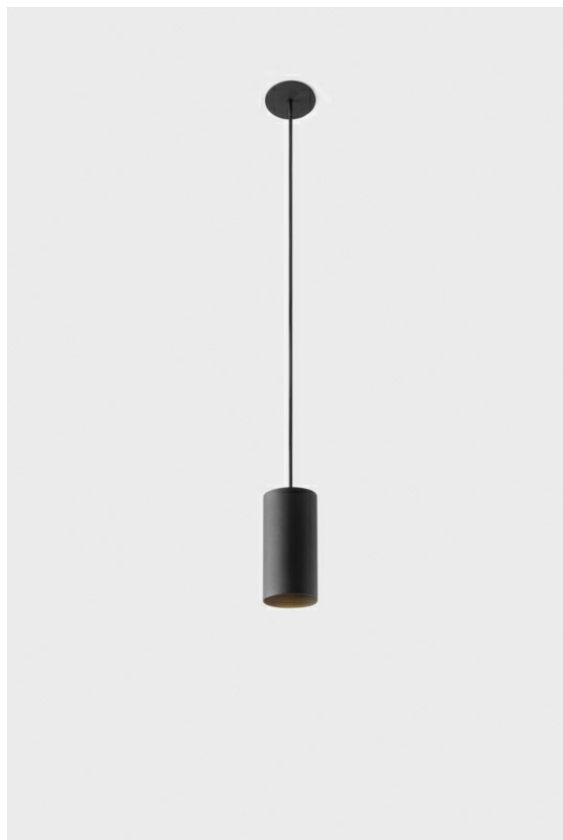

Date
Customer
Project
Type

Minute Suspended 45 1x LED 2700K Medium DE Black Structure

Specifications

Material	11465032
Light Source Type	LED
LED Type	BRIDGELUX V6 HD G7
LED technology	LED COB
CRI	Min. 90
Colour Temperature	2700K
Lifetime	L80B10 @50,000 Hours
Lamp Included	Yes
Number of Light Sources	1
CIE flux code	100 100 100 100 60
Binning (SDCM)	2
Light Direction	Down
Optic	Lens
Measured beam angle (°)	28.9
Input Voltage	Constant Current Driver Required
Electrical Class	III
IP Rating	20
Glow wire rating (°C)	960
Indoor/Outdoor	Indoor
Application	Ceiling
Mounting	Suspended
Cut-out size (mm)	ø44
Mounting depth (mm)	70.0
Adjustability	Not Applicable
Distance to Lighted Object (m)	0,1
Primary Colour & Primary Finish	Black, Structure
Gross weight (g)	373.0
Drive current (mA)	350 500
Min. forward voltage (Vf)	14,8 15,2
Max. forward voltage (Vf)	18,0 18,6
Connected load (W)	5,7 8,5
Delivered lumens (lm)	429 579
Efficacy (lm/W)	75 68
Glare rating	1 1

Minute's yogic flexibility will surprise you about as much as its bare, cylindrical design. Express a refined and minimalistic look & feel on walls, on high or low ceilings. Try more than one Minute on our Pista track or on our redesigned Modupoint LED. Its long string of colours and miniature size will make a big impression.