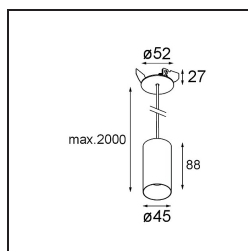

Date
Customer
Project
Type

Minude Suspended 45 1x LED 2700K Medium DE Black Structure

Specifications

Material	11465032
Light Source Type	LED
LED Type	BRIDGELUX V6 HD G7
LED technology	LED COB
CRI	Min. 90
Colour Temperature	2700K
Lifetime	L80B10 @50,000 Hours
Lamp Included	Yes
Number of Light Sources	1
CIE flux code	100 100 100 100 60
Binning (SDCM)	2
Light Direction	Down
Optic	Lens
Measured beam angle (°)	28.9
Input Voltage	Constant Current Driver Required
Electrical Class	III
IP Rating	20
Glow wire rating (°C)	960
Indoor/Outdoor	Indoor
Application	Ceiling
Mounting	Suspended
Cut-out size (mm)	ø44
Mounting depth (mm)	70.0
Adjustability	Not Applicable
Distance to Lighted Object (m)	0,1
Primary Colour & Primary Finish	Black, Structure
Gross weight (g)	373.0
Drive current (mA)	350 500
Min. forward voltage (Vf)	14,8 15,2
Max. forward voltage (Vf)	18,0 18,6
Connected load (W)	5,7 8,5
Luminous flux per lamp (lm)	429 579
Efficacy (lm/W)	75 68
Glare rating	1 1