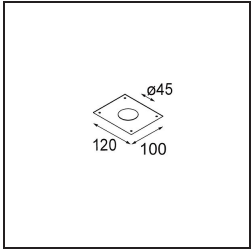

Date
Customer
Project
Type

Minute Suspended 45 1x LED 2700K Medium DE Black Structure

Specifications

Material	11465032
Light Source Type	LED
LED Type	BRIDGELUX V6 HD G7
LED technology	LED COB
CRI	Min. 90
Colour Temperature	2700K
Lifetime	L80B20 @50,000 Hours
Lamp Included	Yes
Number of Light Sources	1
CIE flux code	100 100 100 100 60
Binning (SDCM)	2
Light Direction	Down
Optic	Lens
Measured beam angle (°)	28.9
Input Voltage	Constant Current Driver Required
Electrical Class	III
IP Rating	20
Glow wire rating (°C)	960
Indoor/Outdoor	Indoor
Application	Ceiling
Mounting	Suspended
Cut-out size (mm)	ø44
Mounting depth (mm)	70.0
Adjustability	Not Applicable
Distance to Lighted Object (m)	0,1
Primary Colour & Primary Finish	Black, Structure
Gross weight (g)	373.0
Drive current (mA)	350 500
Min. forward voltage (Vf)	14,8 15,2
Max. forward voltage (Vf)	18,0 18,6
Connected load (W)	5,7 8,5
Delivered lumens (lm)	429 579
Efficacy (lm/W)	75 68
Glare rating	1 1

TM30 & CRI diagram

Light distribution & beam diagram

Diagrams

Installation Accessories

10889530 Installation Housing 123x100x80

12290730 Plaster Kit 100x120-45 1x

Choose a required accessory