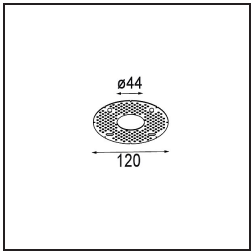

Date
Customer
Project
Type

Minude Suspended 45 1x LED 2700K Medium DE Black Structure

Specifications

Material	11465032
Light Source Type	LED
LED Type	BRIDGELUX V6 HD G7
LED technology	LED COB
CRI	Min. 90
Colour Temperature	2700K
Lifetime	L80B10 @50,000 Hours
Lamp Included	Yes
Number of Light Sources	1
CIE flux code	100 100 100 100 60
Binning (SDCM)	2
Light Direction	Down
Optic	Lens
Measured beam angle (°)	28.9
Input Voltage	Constant Current Driver Required
Electrical Class	III
IP Rating	20
Glow wire rating (°C)	960
Indoor/Outdoor	Indoor
Application	Ceiling
Mounting	Suspended
Cut-out size (mm)	ø44
Mounting depth (mm)	70.0
Adjustability	Not Applicable
Distance to Lighted Object (m)	0,1
Primary Colour & Primary Finish	Black, Structure
Gross weight (g)	373.0
Drive current (mA)	350 500
Min. forward voltage (Vf)	14,8 15,2
Max. forward voltage (Vf)	18,0 18,6
Connected load (W)	5,7 8,5
Luminous flux per lamp (lm)	429 579
Efficacy (lm/W)	75 68
Glare rating	1 1

Remark

- This Minude Suspended comes with a black ceiling rose

TM30 & CRI diagram

Installation Accessories

10889530 Installation Housing 123x100x80

12290730 Plaster Kit 100x120-45 1x

12293730 Plaster Kit 44 1x