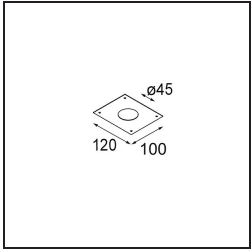

12290730 Plaster Kit 100x120-45 1x

Choose a required accessory