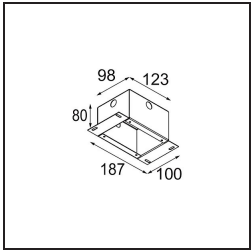

Date
Customer
Project
Type

Minute Suspended 45 1x LED 2700K Medium DE Black Structure

Specifications

Material	11465032
Light Source Type	LED
LED Type	BRIDGELUX V6 HD G7
LED technology	LED COB
CRI	Min. 90
Colour Temperature	2700K
Lifetime	L80B20 @50,000 Hours
Lamp Included	Yes
Number of Light Sources	1
CIE flux code	100 100 100 100 60
Binning (SDCM)	2
Light Direction	Down
Optic	Lens
Measured beam angle (°)	28.9
Input Voltage	Constant Current Driver Required
Electrical Class	III
IP Rating	20
Glow wire rating (°C)	960
Indoor/Outdoor	Indoor
Application	Ceiling
Mounting	Suspended
Cut-out size (mm)	ø44
Mounting depth (mm)	70.0
Adjustability	Not Applicable
Distance to Lighted Object (m)	0,1
Primary Colour & Primary Finish	Black, Structure
Gross weight (g)	373.0
Drive current (mA)	350 500
Min. forward voltage (Vf)	14,8 15,2
Max. forward voltage (Vf)	18,0 18,6
Connected load (W)	5,7 8,5
Delivered lumens (lm)	429 579
Efficacy (lm/W)	75 68
Glare rating	1 1

TM30 & CRI diagram

Light distribution & beam diagram

Diagrams

Installation Accessories

10889530 Installation Housing 123x100x80

12290730 Plaster Kit 100x120-45 1x

Choose a required accessory