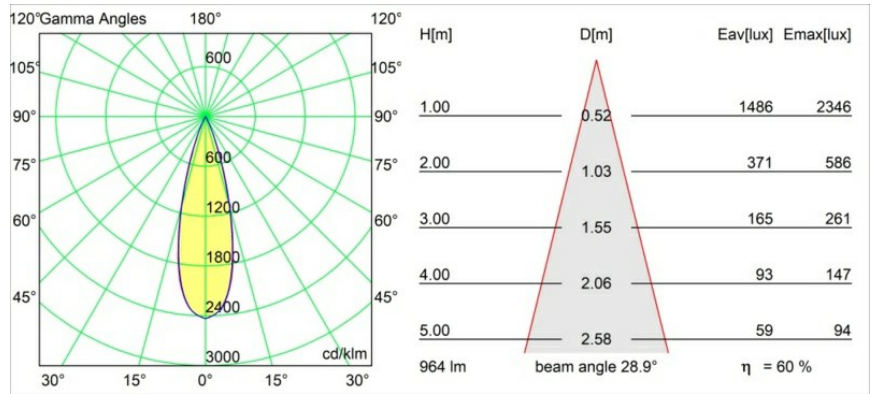

Light distribution & beam diagram