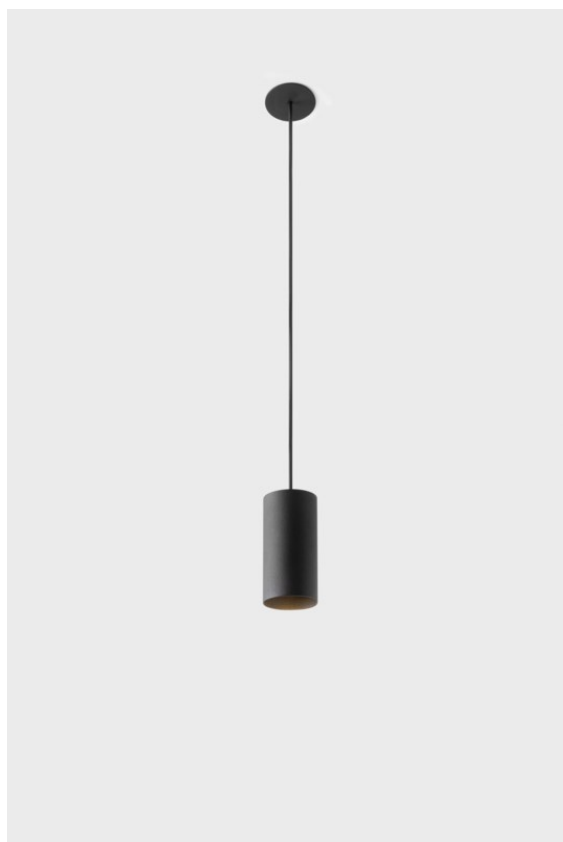

Date
Customer
Project
Type

Minude Suspended 45 1x LED 2700K Medium DE Black Structure

Specifications

Material	11465032
Light Source Type	LED
LED Type	BRIDGELUX V6 HD G7
LED technology	LED COB
CRI	Min. 90
Colour Temperature	2700K
Lifetime	L80B10 @50,000 Hours
Lamp Included	Yes
Number of Light Sources	1
CIE flux code	100 100 100 100 60
Binning (SDCM)	2
Light Direction	Down
Optic	Lens
Measured beam angle (°)	28.9
Input Voltage	Constant Current Driver Required
Electrical Class	III
IP Rating	20
Glow wire rating (°C)	960
Indoor/Outdoor	Indoor
Application	Ceiling
Mounting	Suspended
Cut-out size (mm)	ø44
Mounting depth (mm)	70.0
Adjustability	Not Applicable
Distance to Lighted Object (m)	0,1
Primary Colour & Primary Finish	Black, Structure
Gross weight (g)	373.0
Drive current (mA)	350 500
Min. forward voltage (Vf)	14,8 15,2
Max. forward voltage (Vf)	18,0 18,6
Connected load (W)	5,7 8,5
Luminous flux per lamp (lm)	429 579
Efficacy (lm/W)	75 68
Glare rating	1 1

Minude's yogic flexibility will surprise you about as much as its bare, cylindrical design. Express a refined and minimalistic look & feel on walls, on high or low ceilings. Try more than one Minude on our Pista track or on our redesigned Modupoint LED. Its long string of colours and miniature size will make a big impression.

Remark

- This Minude Suspended comes with a black ceiling rose

TM30 & CRI diagram

Installation Accessories

10889530 Installation Housing 123x100x80

12290730 Plaster Kit 100x120-45 1x

12293730 Plaster Kit 44 1x