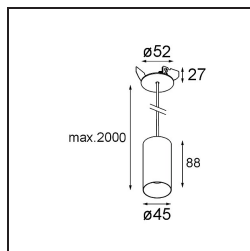

Date
Customer
Project
Type

Minude Suspended 45 1x LED 3000K Medium DE White Structure

Specifications

Material	11465109
Light Source Type	LED
LED Type	BRIDGELUX V6 HD G7
LED technology	LED COB
CRI	Min. 90
Colour Temperature	3000K
Lifetime	L80B10 @50,000 Hours
Lamp Included	Yes
Number of Light Sources	1
CIE flux code	98 100 100 100 62
Binning (SDCM)	2
Light Direction	Down
Optic	Lens
Measured beam angle (°)	29.6
Input Voltage	Constant Current Driver Required
Electrical Class	III
IP Rating	20
Glow wire rating (°C)	960
Indoor/Outdoor	Indoor
Application	Ceiling
Mounting	Suspended
Cut-out size (mm)	ø44
Mounting depth (mm)	70.0
Adjustability	Not Applicable
Distance to Lighted Object (m)	0,1
Primary Colour & Primary Finish	White, Structure
Gross weight (g)	373.0
Drive current (mA)	350 500
Min. forward voltage (Vf)	14,8 15,2
Max. forward voltage (Vf)	18,0 18,6
Connected load (W)	5,7 8,5
Luminous flux per lamp (lm)	453 610
Efficacy (lm/W)	79 72
Glare rating	12 13