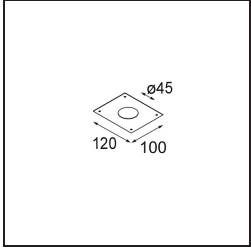

Date
Customer
Project
Type

Minude Suspended 45 1x LED 3000K Medium DE White Structure

Specifications

Material	11465109
Light Source Type	LED
LED Type	BRIDGELUX V6 HD G7
LED technology	LED COB
CRI	Min. 90
Colour Temperature	3000K
Lifetime	L80B10 @50,000 Hours
Lamp Included	Yes
Number of Light Sources	1
CIE flux code	98 100 100 100 62
Binning (SDCM)	2
Light Direction	Down
Optic	Lens
Measured beam angle (°)	29.6
Input Voltage	Constant Current Driver Required
Electrical Class	III
IP Rating	20
Glow wire rating (°C)	960
Indoor/Outdoor	Indoor
Application	Ceiling
Mounting	Suspended
Cut-out size (mm)	ø44
Mounting depth (mm)	70.0
Adjustability	Not Applicable
Distance to Lighted Object (m)	0,1
Primary Colour & Primary Finish	White, Structure
Gross weight (g)	373.0
Drive current (mA)	350 500
Min. forward voltage (Vf)	14,8 15,2
Max. forward voltage (Vf)	18,0 18,6
Connected load (W)	5,7 8,5
Luminous flux per lamp (lm)	453 610
Efficacy (lm/W)	79 72
Glare rating	12 13

Remark

- This Minude Suspended comes with a white ceiling rose
-

TM30 & CRI diagram

Installation Accessories

10889530 Installation Housing 123x100x80

12290730 Plaster Kit 100x120-45 1x

12293730 Plaster Kit 44 1x