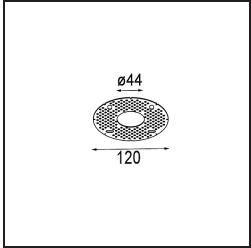

Date
Customer
Project
Type

Minude Suspended 45 1x LED 3000K Medium DE White Structure

Specifications

Material	11465109
Light Source Type	LED
LED Type	BRIDGELUX V6 HD G7
LED technology	LED COB
CRI	Min. 90
Colour Temperature	3000K
Lifetime	L80B10 @50,000 Hours
Lamp Included	Yes
Number of Light Sources	1
CIE flux code	98 100 100 100 62
Binning (SDCM)	2
Light Direction	Down
Optic	Lens
Measured beam angle (°)	29.6
Input Voltage	Constant Current Driver Required
Electrical Class	III
IP Rating	20
Glow wire rating (°C)	960
Indoor/Outdoor	Indoor
Application	Ceiling
Mounting	Suspended
Cut-out size (mm)	ø44
Mounting depth (mm)	70.0
Adjustability	Not Applicable
Distance to Lighted Object (m)	0,1
Primary Colour & Primary Finish	White, Structure
Gross weight (g)	373.0
Drive current (mA)	350 500
Min. forward voltage (Vf)	14,8 15,2
Max. forward voltage (Vf)	18,0 18,6
Connected load (W)	5,7 8,5
Luminous flux per lamp (lm)	453 610
Efficacy (lm/W)	79 72
Glare rating	12 13

Remark

- This Minude Suspended comes with a white ceiling rose
-

TM30 & CRI diagram

Installation Accessories

10889530 Installation Housing 123x100x80

12290730 Plaster Kit 100x120-45 1x

12293730 Plaster Kit 44 1x