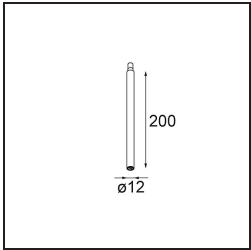

13240109 Stick Modupoint 200 White Structure
13240132 Stick Modupoint 200 Black Structure