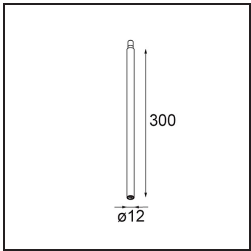

13240209 Stick Modupoint 300 White Structure
13240232 Stick Modupoint 300 Black Structure