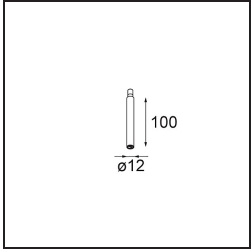

Decorative Accessories

13240009 Stick Modupoint 100 White Structure
13240032 Stick Modupoint 100 Black Structure