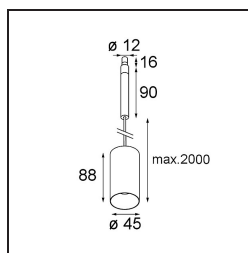

Specifications

Material	11464184
Light Source Type	LED
LED Type	BRIDGELUX V6 HD G7
LED technology	LED COB
CRI	Min. 90
Colour Temperature	3000K
Lifetime	L80B10 @50,000 Hours
Lamp Included	Yes
Number of Light Sources	1
CIE flux code	100 100 100 100 62
Binning (SDCM)	2
Light Direction	Down
Optic	Lens
Measured beam angle (°)	29.3
Input Voltage	Constant Current Driver Required
Electrical Class	III
IP Rating	20
Glow wire rating (°C)	960
Indoor/Outdoor	Indoor
Application	Ceiling
Mounting	Suspended
Adjustability	Not Applicable
Distance to Lighted Object (m)	0,1
Primary Colour & Primary Finish	Silver Bronze, Brushed Anodised
Gross weight (g)	345.0
Drive current (mA)	350 500
Min. forward voltage (Vf)	14,8 15,2
Max. forward voltage (Vf)	18,0 18,6
Connected load (W)	5,7 8,5
Luminous flux per lamp (lm)	454 612
Efficacy (lm/W)	80 72
Glare rating	1 2
Remark	<ul style="list-style-type: none"> This is not a complete product. Modupoint Round or Modupoint Square system required.