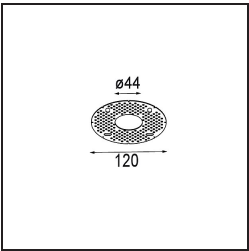

*Minute Suspended 45 1x LED 2700K Medium DE Bronze Brushed Anodised*

**Specifications**

Material	11465082
Light Source Type	LED
LED Type	BRIDGELUX V6 HD G7
LED technology	LED COB
CRI	Min. 90
Colour Temperature	2700K
Lifetime	L80B10 @50,000 Hours
Lamp Included	Yes
Number of Light Sources	1
CIE flux code	100 100 100 100 62
Binning (SDCM)	2
Light Direction	Down
Optic	Lens
Measured beam angle (°)	29.2
Input Voltage	Constant Current Driver Required
Electrical Class	III
IP Rating	20
Glow wire rating (°C)	960
Indoor/Outdoor	Indoor
Application	Ceiling
Mounting	Suspended
Cut-out size (mm)	ø44
Mounting depth (mm)	70.0
Adjustability	Not Applicable
Distance to Lighted Object (m)	0,1
Primary Colour & Primary Finish	Bronze, Brushed Anodised
Gross weight (g)	373.0
Drive current (mA)	350      500
Min. forward voltage (Vf)	14.8      15.2
Max. forward voltage (Vf)	18.0      18.6
Connected load (W)	5.7      8.5
Luminous flux per lamp (lm)	441      595
Efficacy (lm/W)	77      70
Glare rating	1      2

---

Remark

- This Minude Suspended comes with a black ceiling rose
-

**TM30 & CRI diagram**

**Installation Accessories**

**10889530** Installation Housing 123x100x80

**12290730** Plaster Kit 100x120-45 1x

**12293730** Plaster Kit 44 1x