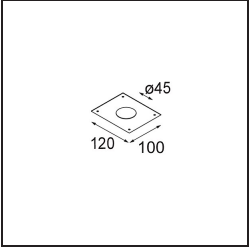

12290730 Plaster Kit 100x120-45 1x