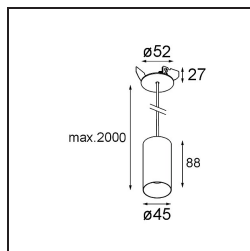

*Minute Suspended 45 1x LED 2700K Medium DE Bronze Brushed Anodised*

**Specifications**

Material	11465082
Light Source Type	LED
LED Type	BRIDGELUX V6 HD G7
LED technology	LED COB
CRI	Min. 90
Colour Temperature	2700K
Lifetime	L80B10 @50,000 Hours
Lamp Included	Yes
Number of Light Sources	1
CIE flux code	100 100 100 100 62
Binning (SDCM)	2
Light Direction	Down
Optic	Lens
Measured beam angle (°)	29.2
Input Voltage	Constant Current Driver Required
Electrical Class	III
IP Rating	20
Glow wire rating (°C)	960
Indoor/Outdoor	Indoor
Application	Ceiling
Mounting	Suspended
Cut-out size (mm)	ø44
Mounting depth (mm)	70.0
Adjustability	Not Applicable
Distance to Lighted Object (m)	0,1
Primary Colour & Primary Finish	Bronze, Brushed Anodised
Gross weight (g)	373.0
Drive current (mA)	350      500
Min. forward voltage (Vf)	14.8      15.2
Max. forward voltage (Vf)	18.0      18.6
Connected load (W)	5.7      8.5
Luminous flux per lamp (lm)	441      595
Efficacy (lm/W)	77      70
Glare rating	1      2