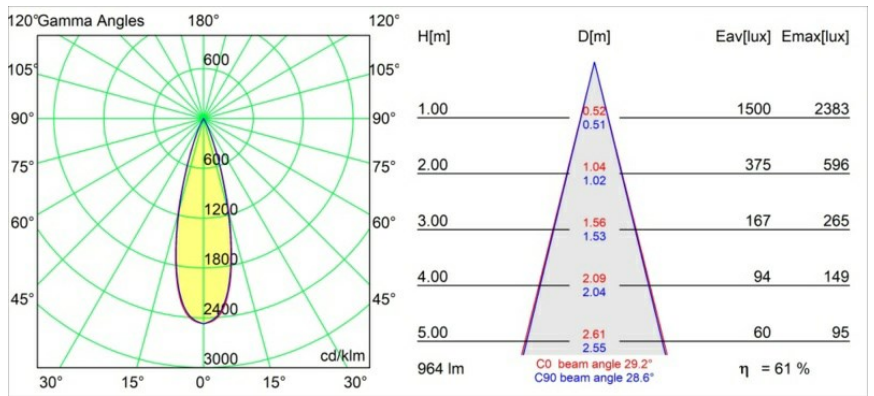

Light distribution & beam diagram