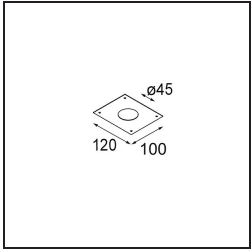

Minute Suspended 45 1x LED 2700K Medium DE Bronze Brushed Anodised

Specifications

Material	11465082
Light Source Type	LED
LED Type	BRIDGELUX V6 HD G7
LED technology	LED COB
CRI	Min. 90
Colour Temperature	2700K
Lifetime	L80B20 @50,000 Hours
Lamp Included	Yes
Number of Light Sources	1
CIE flux code	100 100 100 100 62
Binning (SDCM)	2
Light Direction	Down
Optic	Lens
Measured beam angle (°)	29.2
Input Voltage	Constant Current Driver Required
Electrical Class	III
IP Rating	20
Glow wire rating (°C)	960
Indoor/Outdoor	Indoor
Application	Ceiling
Mounting	Suspended
Cut-out size (mm)	ø44
Mounting depth (mm)	70.0
Adjustability	Not Applicable
Distance to Lighted Object (m)	0,1
Primary Colour & Primary Finish	Bronze, Brushed Anodised
Gross weight (g)	373.0
Drive current (mA)	350 500
Min. forward voltage (Vf)	14,8 15,2
Max. forward voltage (Vf)	18,0 18,6
Connected load (W)	5,7 8,5
Delivered lumens (lm)	441 595
Efficacy (lm/W)	77 70
Glare rating	1 2

TM30 & CRI diagram

Light distribution & beam diagram

Diagrams

Installation Accessories

10889530 Installation Housing 123x100x80

12290730 Plaster Kit 100x120-45 1x

Choose a required accessory