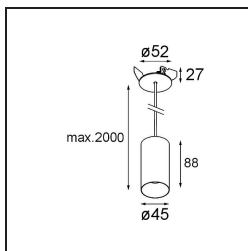

*Minute Suspended 45 1x LED 2700K Medium DE Bronze Brushed Anodised*

**Specifications**

Material	11465082
Light Source Type	LED
LED Type	BRIDGELUX V6 HD G7
LED technology	LED COB
CRI	Min. 90
Colour Temperature	2700K
Lifetime	L80B10 @50,000 Hours
Lamp Included	Yes
Number of Light Sources	1
CIE flux code	100 100 100 100 62
Binning (SDCM)	2
Light Direction	Down
Optic	Lens
Measured beam angle (°)	29.2
Input Voltage	Constant Current Driver Required
Electrical Class	III
IP Rating	20
Glow wire rating (°C)	960
Indoor/Outdoor	Indoor
Application	Ceiling
Mounting	Suspended
Cut-out size (mm)	ø44
Mounting depth (mm)	70.0
Adjustability	Not Applicable
Distance to Lighted Object (m)	0,1
Primary Colour & Primary Finish	Bronze, Brushed Anodised
Gross weight (g)	373.0
Drive current (mA)	350      500
Min. forward voltage (Vf)	14,8      15,2
Max. forward voltage (Vf)	18,0      18,6
Connected load (W)	5,7      8,5
Delivered lumens (lm)	441      595
Efficacy (lm/W)	77      70
Glare rating	1      2

**TM30 & CRI diagram**

**Installation Accessories**

**10889530** Installation Housing 123x100x80

**12290730** Plaster Kit 100x120-45 1x

Choose a required accessory