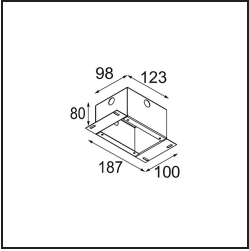

Installation Accessories

10889530 Installation Housing 123x100x80