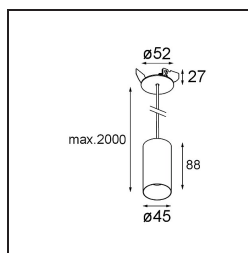

*Minute Suspended 45 1x LED 2700K Medium DE Bronze Brushed Anodised*

**Specifications**

Material	11465082
Light Source Type	LED
LED Type	BRIDGELUX V6 HD G7
LED technology	LED COB
CRI	Min. 90
Colour Temperature	2700K
Lifetime	L80B10 @50,000 Hours
Lamp Included	Yes
Number of Light Sources	1
CIE flux code	100 100 100 100 62
Binning (SDCM)	2
Light Direction	Down
Optic	Lens
Measured beam angle (°)	29.2
Input Voltage	Constant Current Driver Required
Electrical Class	III
IP Rating	20
Glow wire rating (°C)	960
Indoor/Outdoor	Indoor
Application	Ceiling
Mounting	Suspended
Cut-out size (mm)	ø44
Mounting depth (mm)	70.0
Adjustability	Not Applicable
Distance to Lighted Object (m)	0,1
Primary Colour & Primary Finish	Bronze, Brushed Anodised
Gross weight (g)	373.0
Drive current (mA)	350      500
Min. forward voltage (Vf)	14,8      15,2
Max. forward voltage (Vf)	18,0      18,6
Connected load (W)	5,7      8,5
Luminous flux per lamp (lm)	441      595
Efficacy (lm/W)	77      70
Glare rating	1      2