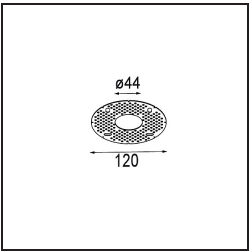

*Minute Suspended 45 1x LED 2700K Medium DE Bronze Brushed Anodised*

**Specifications**

Material	11465082
Light Source Type	LED
LED Type	BRIDGELUX V6 HD G7
LED technology	LED COB
CRI	Min. 90
Colour Temperature	2700K
Lifetime	L80B10 @50,000 Hours
Lamp Included	Yes
Number of Light Sources	1
CIE flux code	100 100 100 100 62
Binning (SDCM)	2
Light Direction	Down
Optic	Lens
Measured beam angle (°)	29.2
Input Voltage	Constant Current Driver Required
Electrical Class	III
IP Rating	20
Glow wire rating (°C)	960
Indoor/Outdoor	Indoor
Application	Ceiling
Mounting	Suspended
Cut-out size (mm)	ø44
Mounting depth (mm)	70.0
Adjustability	Not Applicable
Distance to Lighted Object (m)	0,1
Primary Colour & Primary Finish	Bronze, Brushed Anodised
Gross weight (g)	373.0
Drive current (mA)	350      500
Min. forward voltage (Vf)	14,8      15,2
Max. forward voltage (Vf)	18,0      18,6
Connected load (W)	5,7      8,5
Luminous flux per lamp (lm)	441      595
Efficacy (lm/W)	77      70
Glare rating	1      2

**TM30 & CRI diagram**

**Installation Accessories**

**10889530** Installation Housing 123x100x80

**12290730** Plaster Kit 100x120-45 1x

**12293730** Plaster Kit 44 1x

Choose a required accessory