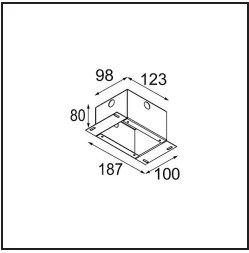

Installation Accessories

10889530 Installation Housing 123x100x80