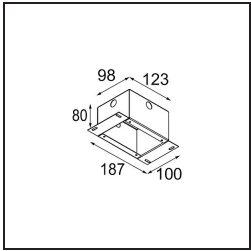

Minute Suspended 45 1x LED 2700K Medium DE Bronze Brushed Anodised

Specifications

Material	11465082
Light Source Type	LED
LED Type	BRIDGELUX V6 HD G7
LED technology	LED COB
CRI	Min. 90
Colour Temperature	2700K
Lifetime	L80B20 @50,000 Hours
Lamp Included	Yes
Number of Light Sources	1
CIE flux code	100 100 100 100 62
Binning (SDCM)	2
Light Direction	Down
Optic	Lens
Measured beam angle (°)	29.2
Input Voltage	Constant Current Driver Required
Electrical Class	III
IP Rating	20
Glow wire rating (°C)	960
Indoor/Outdoor	Indoor
Application	Ceiling
Mounting	Suspended
Cut-out size (mm)	ø44
Mounting depth (mm)	70.0
Adjustability	Not Applicable
Distance to Lighted Object (m)	0,1
Primary Colour & Primary Finish	Bronze, Brushed Anodised
Gross weight (g)	373.0
Drive current (mA)	350 500
Min. forward voltage (Vf)	14,8 15,2
Max. forward voltage (Vf)	18,0 18,6
Connected load (W)	5,7 8,5
Delivered lumens (lm)	441 595
Efficacy (lm/W)	77 70
Glare rating	1 2

TM30 & CRI diagram

Light distribution & beam diagram

Diagrams

Installation Accessories

10889530 Installation Housing 123x100x80

12290730 Plaster Kit 100x120-45 1x

Choose a required accessory