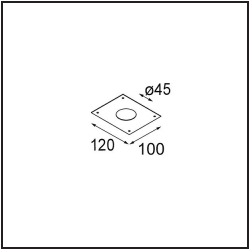

12290730 Plaster Kit 100x120-45 1x

Choose a required accessory