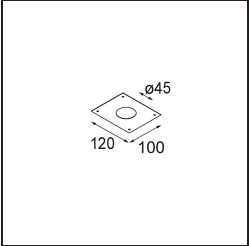

12290730 Plaster Kit 100x120-45 1x