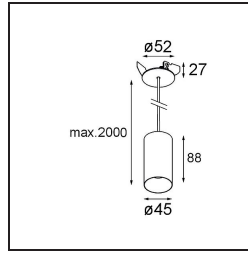

Minute Suspended 45 1x LED 2700K Medium DE Bronze Brushed Anodised

Specifications

Material	11465082
Light Source Type	LED
LED Type	BRIDGELUX V6 HD G7
LED technology	LED COB
CRI	Min. 90
Colour Temperature	2700K
Lifetime	L80B20 @50,000 Hours
Lamp Included	Yes
Number of Light Sources	1
CIE flux code	100 100 100 100 62
Binning (SDCM)	2
Light Direction	Down
Optic	Lens
Measured beam angle (°)	29.2
Input Voltage	Constant Current Driver Required
Electrical Class	III
IP Rating	20
Glow wire rating (°C)	960
Indoor/Outdoor	Indoor
Application	Ceiling
Mounting	Suspended
Cut-out size (mm)	ø44
Mounting depth (mm)	70.0
Adjustability	Not Applicable
Distance to Lighted Object (m)	0,1
Primary Colour & Primary Finish	Bronze, Brushed Anodised
Gross weight (g)	373.0
Drive current (mA)	350 500
Min. forward voltage (Vf)	14,8 15,2
Max. forward voltage (Vf)	18,0 18,6
Connected load (W)	5,7 8,5
Delivered lumens (lm)	441 595
Efficacy (lm/W)	77 70
Glare rating	1 2